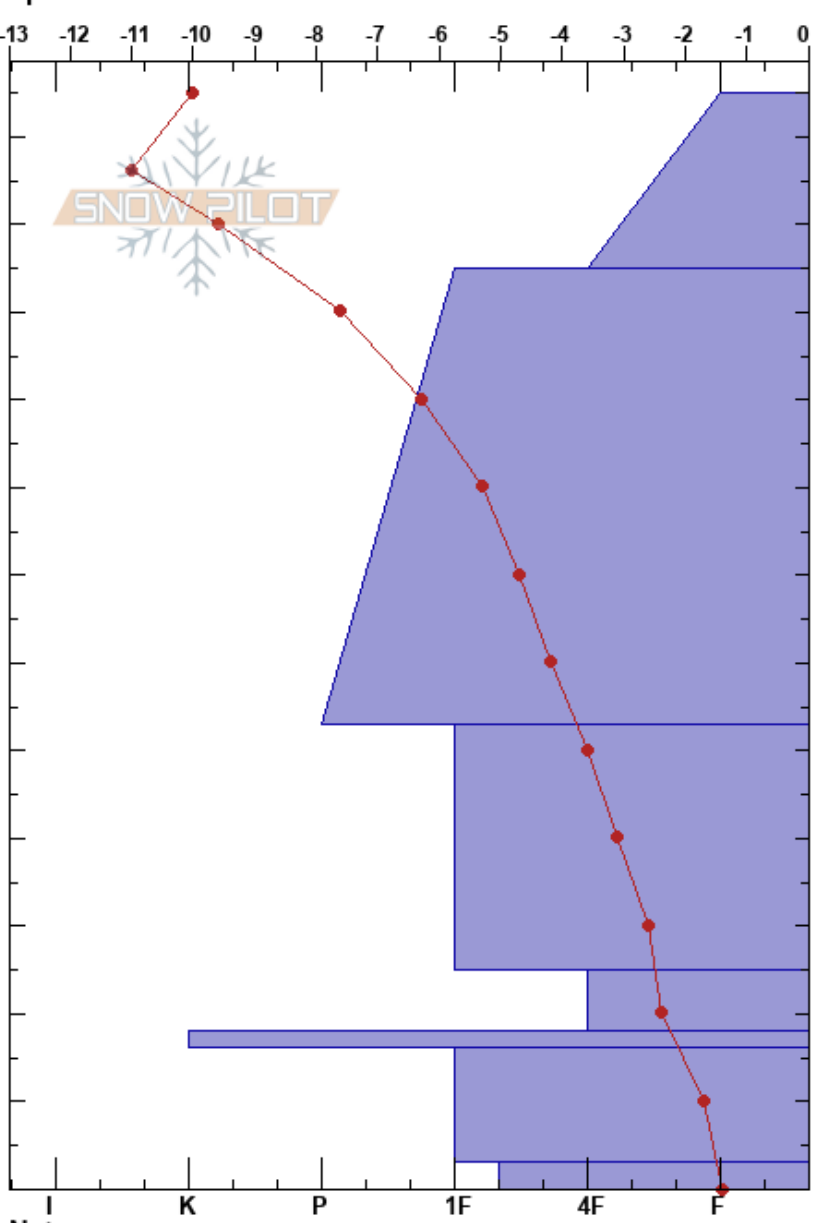

norrlift-skrömt bäck
 Hemavan
 Sweden
Elevation: 810 m
Aspect: 315°
Specifics:

Mojo Andersson
 14/12/2017 - 11:13
Co-ord: 65.84154N, 15.09277E
Slope Angle: 21°
Wind Loading:

Stability:
Air Temperature: -7.7°C **PF:** 14
Sky Cover: OVC
Precipitation: S-1
Wind: Calm

Layer Notes:

Form	Crystal		Moisture	ρ kg/m ³	Stability tests & Layer comments
	Size				
/ (+)	1-2				← CT11, RP @112cm ← ECTN11 @106cm ← CT14, RP @106cm
□	2				← CT20, SC @25cm
⊙					

Notes: