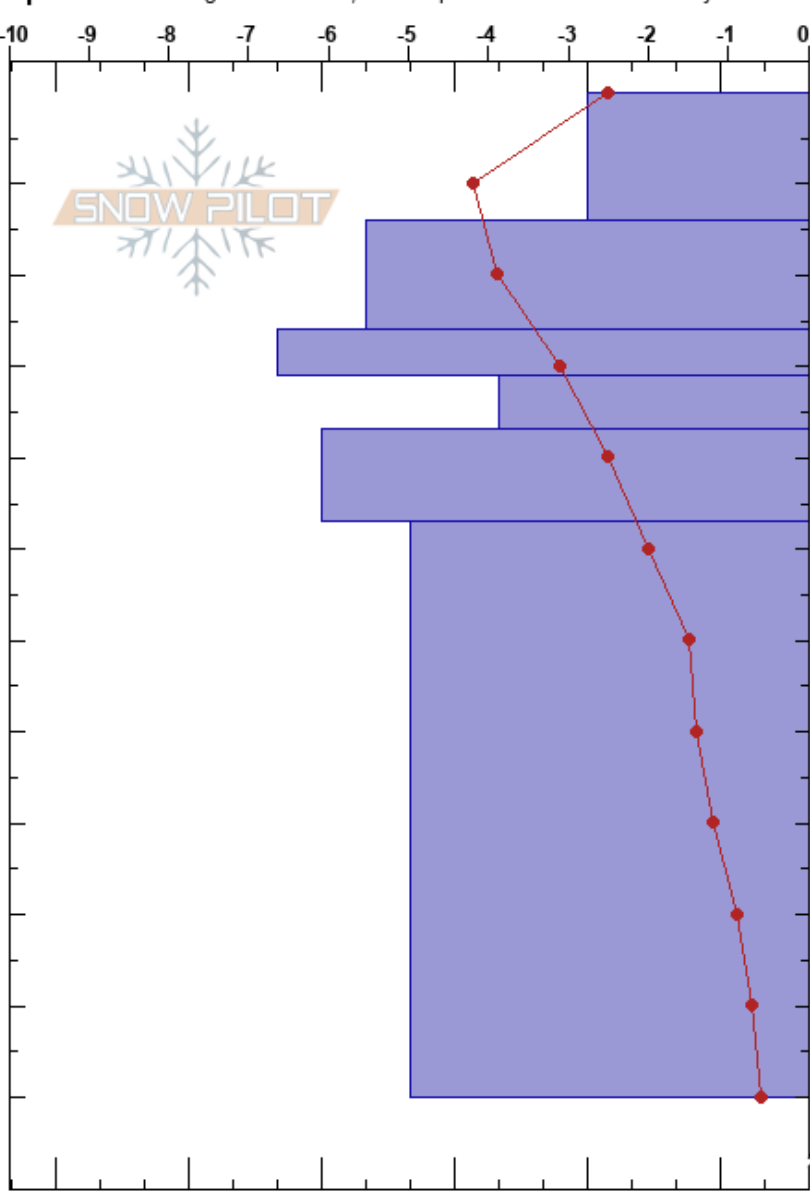

Eglise - 2022-04-06

Nata de Leeuw

Stability:

HS:204

Layer Notes:

Madison Range-N

04/08/2022 - 1:20pm

Air Temperature: -2.7°C

PF: 25

26-31cm: Faceting MFcr

MT

Co-ord: 12T 466568W 5006043N

Sky Cover: SCT

37-47cm: Contains few MFcr & IF

Elevation: 2858 m

Slope Angle: 23°

Precipitation: NO

47-110cm: Contains few thin windsls

Aspect: NE

Wind Loading: previous

Wind: S Light Breeze

Specifics: Pit dug in a Ski Area; Pit is representative of backcountry

Form	Crystal Size	Moisture	ρ kg/m ³	Stability tests & Layer comments
/	0.5		203	
/ (•)	0.5 (0.5)	D		
•	0.3-0.5	D	245	
⊙ (⊖)	(1)	D	277	← ECTN21 @26cm
⊖	0.5-1	D	330	26-31cm: Faceting MFcr
⊖	0.5-1	D	330	37-47cm: Contains few MFcr & IF
			356	
⊖	1-1.5	D		47-110cm: Contains few thin windsls