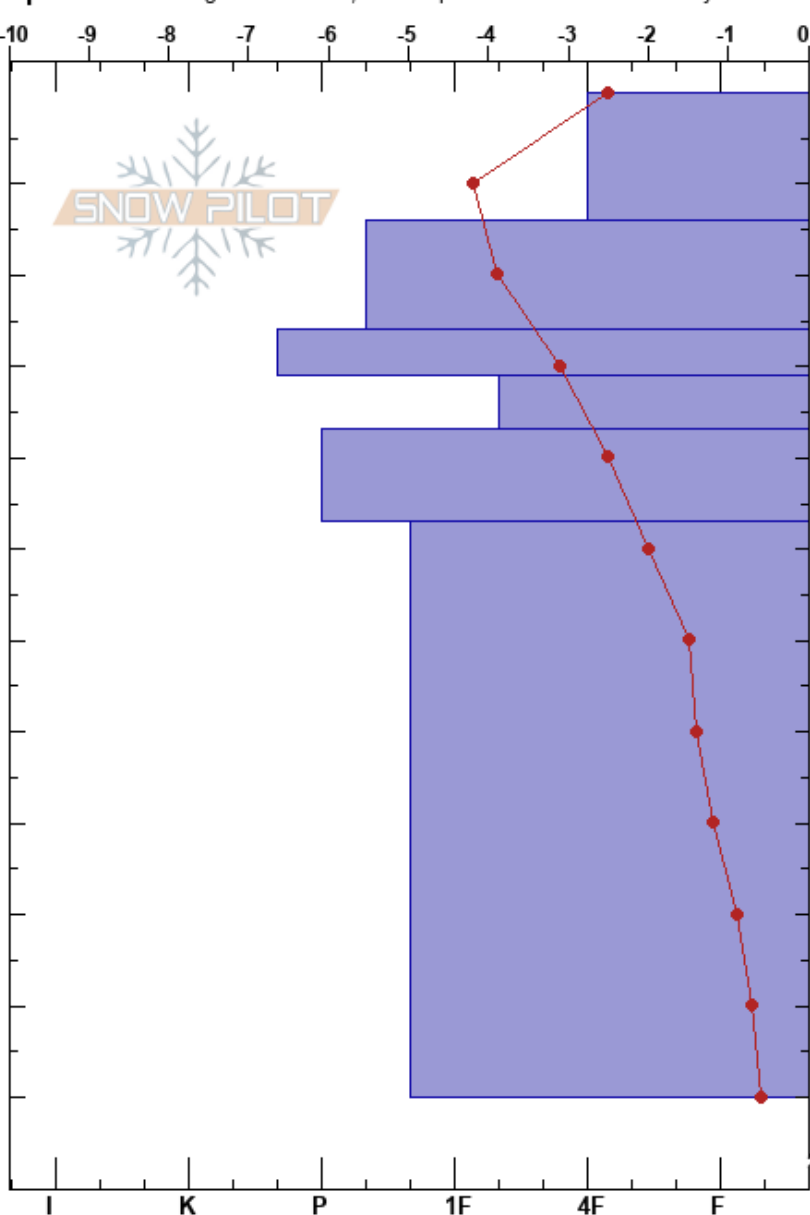

Eglise - 2022-04-06  
 Madison Range-N  
 MT  
 Elevation: 2858 m  
 Aspect: NE  
 Specifics: Pit dug in a Ski Area; Pit is representative of backcountry

Nata de Leeuw  
 04/08/2022 - 1:20pm  
 Co-ord: 12T 466568W 5006043N  
 Slope Angle: 23°  
 Wind Loading: previous

Stability: **HS:204**  
 Air Temperature: -2.7°C PF: 25  
 Sky Cover: SCT  
 Precipitation: NO  
 Wind: S Light Breeze

Layer Notes:  
 26-31cm: Faceting MFcr  
 37-47cm: Contains few MFcr & IF  
 47-110cm: Contains few thin windsls

Form	Crystal Size	Moisture	$\rho$ kg/m <sup>3</sup>	Stability tests & Layer comments
/	0.5		203	
/ (●)	0.5 (0.5)	D		
●	0.3-0.5	D	245	
⊙ (⊖)	(1)	D	277	← ECTN21 @26cm 26-31cm: Faceting MFcr
⊖	0.5-1	D	330	
⊖	0.5-1	D	330	37-47cm: Contains few MFcr & IF
			356	
⊖	1-1.5	D		47-110cm: Contains few thin windsls