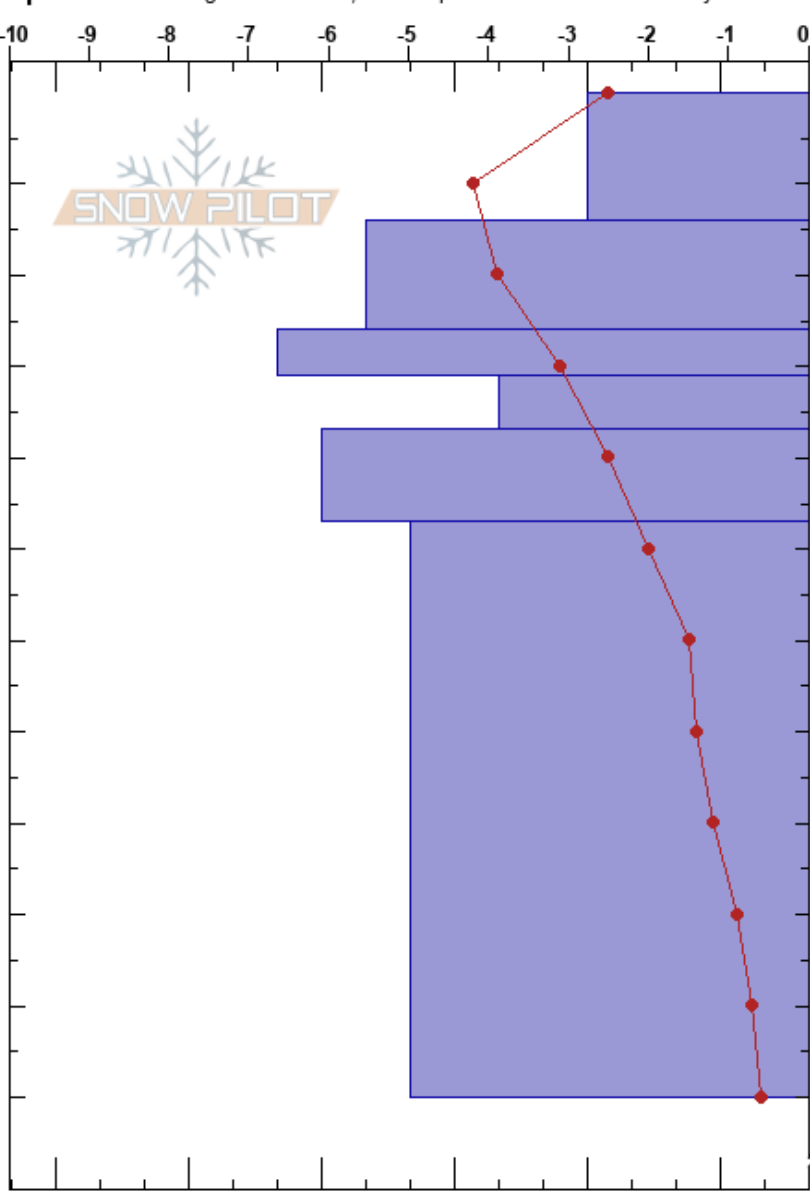

Eglise - 2022-04-06

Nata de Leeuw

Stability:

HS:204

Layer Notes:

Madison Range-N

04/08/2022 - 1:20pm

Air Temperature: -2.7°C

PF: 25

26-31cm: Faceting MFcr

MT

Co-ord: 12T 466568W 5006043N

Sky Cover: SCT

37-47cm: Contains few MFcr & IF

Elevation: 2858 m

Slope Angle: 23°

Precipitation: NO

47-110cm: Contains few thin windsls

Aspect: NE

Wind Loading: previous

Wind: S Light Breeze

Specifics: Pit dug in a Ski Area; Pit is representative of backcountry

Form	Crystal Size	Moisture	ρ kg/m³	Stability tests & Layer comments
/	0.5		203	
/ (●)	0.5 (0.5)	D		
●	0.3-0.5	D	245	
⊙ (⊖)	(1)	D	277	← ECTN21 @26cm
⊖	0.5-1	D	330	26-31cm: Faceting MFcr
⊖	0.5-1	D	330	37-47cm: Contains few MFcr & IF
			356	
⊖	1-1.5	D		47-110cm: Contains few thin windsls