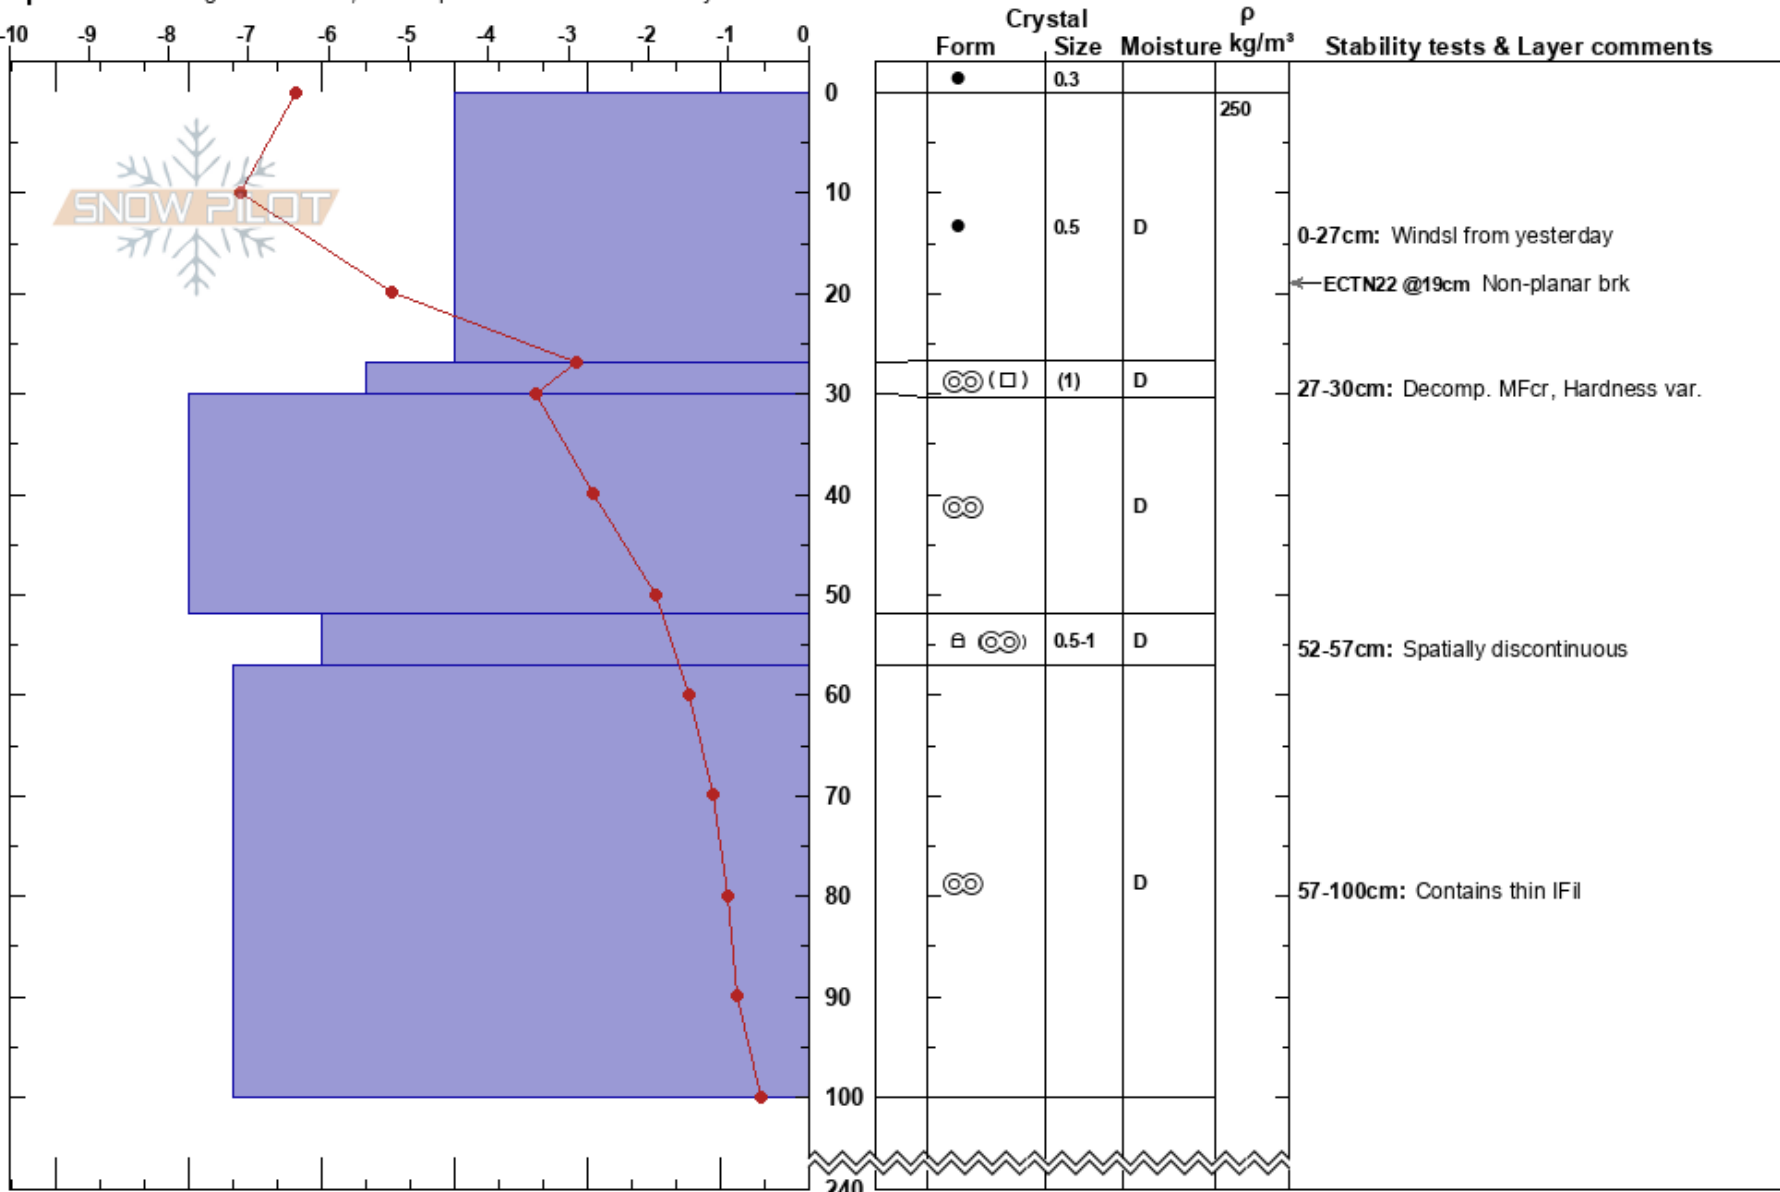

PF: 25

0-27cm: Windsl from yesterday

MT

Co-ord: 12T 465270W 5009694N

Sky Cover: SCT

27-30cm: Decomp. MFcr, Hardness var.

Elevation: 2680 m

Slope Angle: 21°

Precipitation: NO

52-57cm: Spatially discontinuous

Aspect: NE

Wind Loading: previous

Wind: NE Moderate

57-100cm: Contains thin IFil

Specifics: Pit dug in a Ski Area; Pit is representative of backcountry

Notes: Loaded low in feature.

Layers below 27 either too thin or too hard for density cutter.