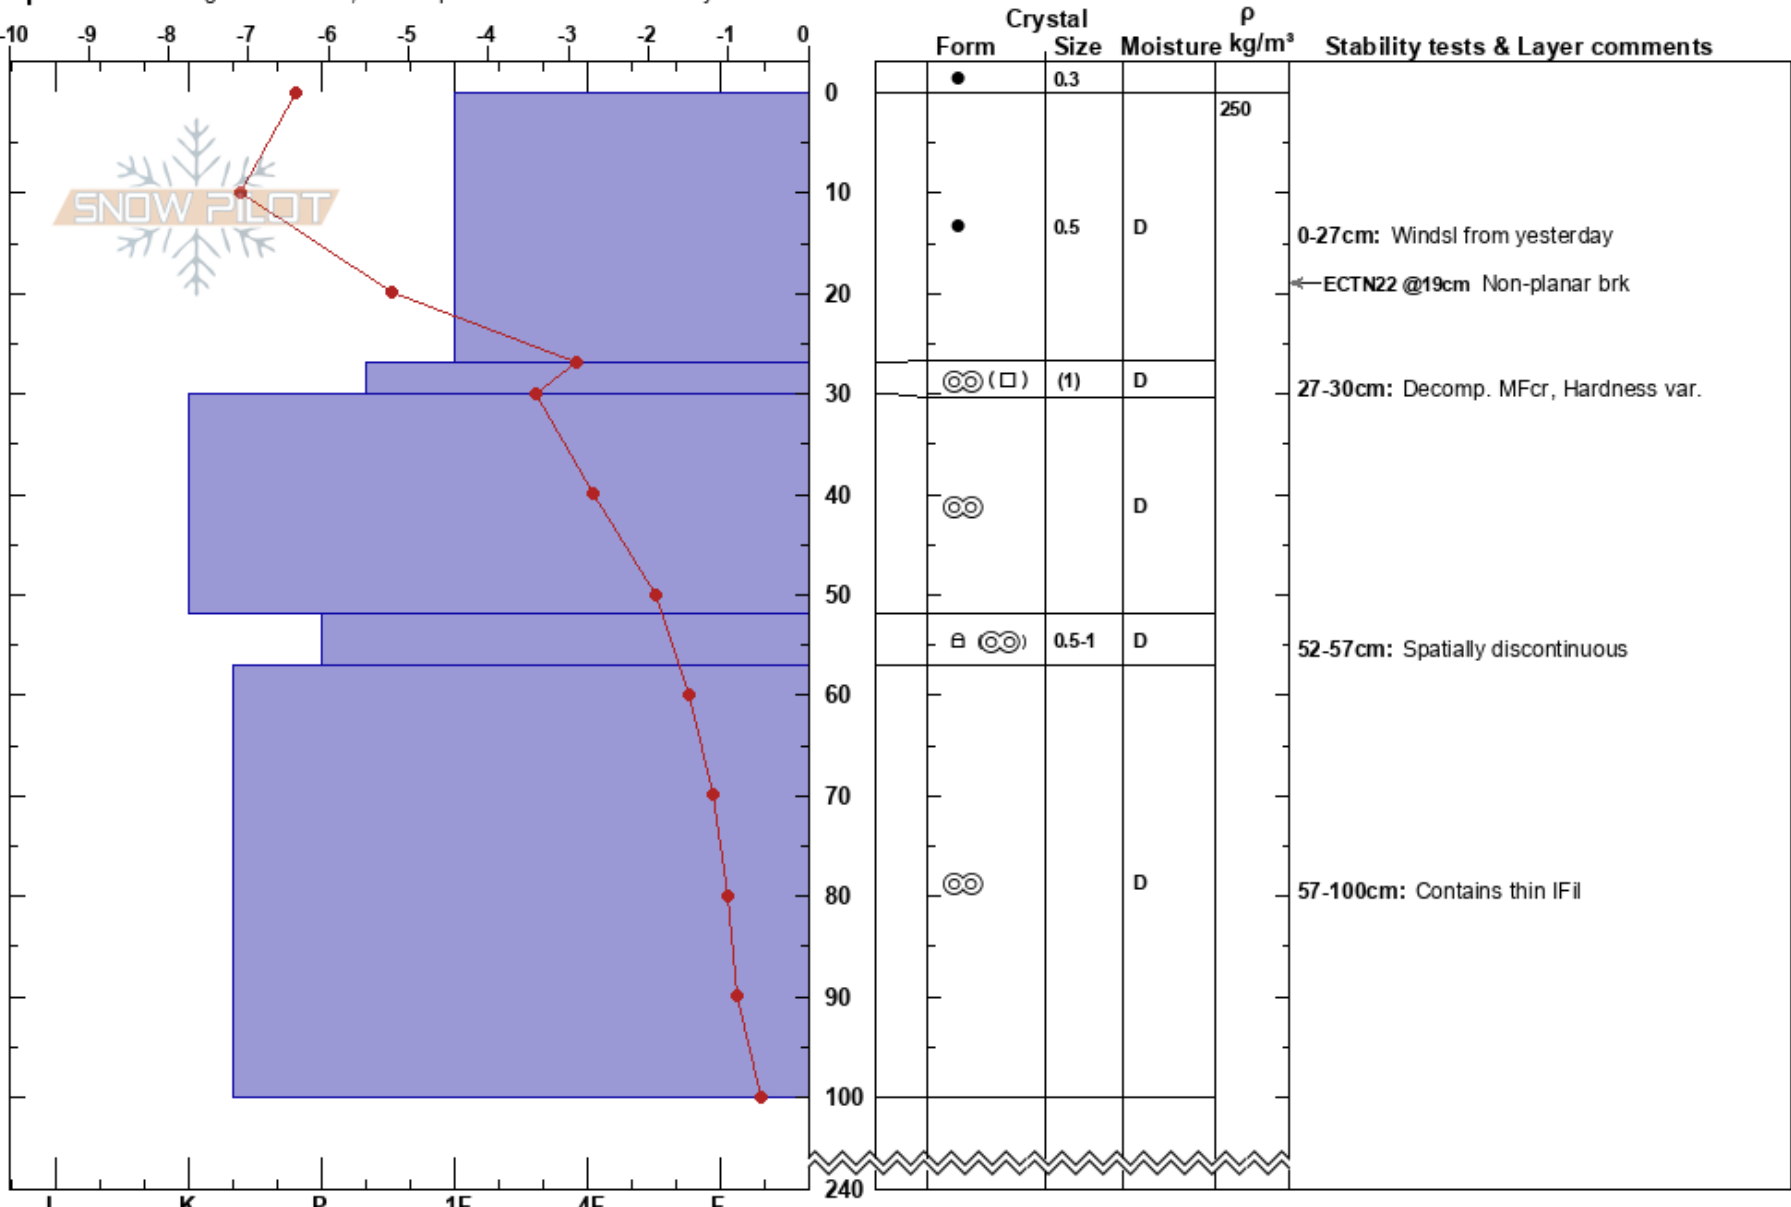

Spirit - 2022-04-06  
 Gallatin Range-N  
 MT  
 Elevation: 2680 m  
 Aspect: NE  
 Specifics: Pit dug in a Ski Area; Pit is representative of backcountry

Nata de Leeuw  
 04/06/2022 - 10:20am  
 Co-ord: 12T 465270W 5009694N  
 Slope Angle: 21°  
 Wind Loading: previous

Stability: **HS:240**  
 Air Temperature: -7.7°C PF: 25  
 Sky Cover: SCT  
 Precipitation: NO  
 Wind: NE Moderate

Layer Notes:  
 0-27cm: Windsl from yesterday  
 27-30cm: Decomp. MFcr, Hardness var.  
 52-57cm: Spatially discontinuous  
 57-100cm: Contains thin IFil

Notes: Loaded low in feature.  
 Layers below 27 either too thin or too hard for density cutter.