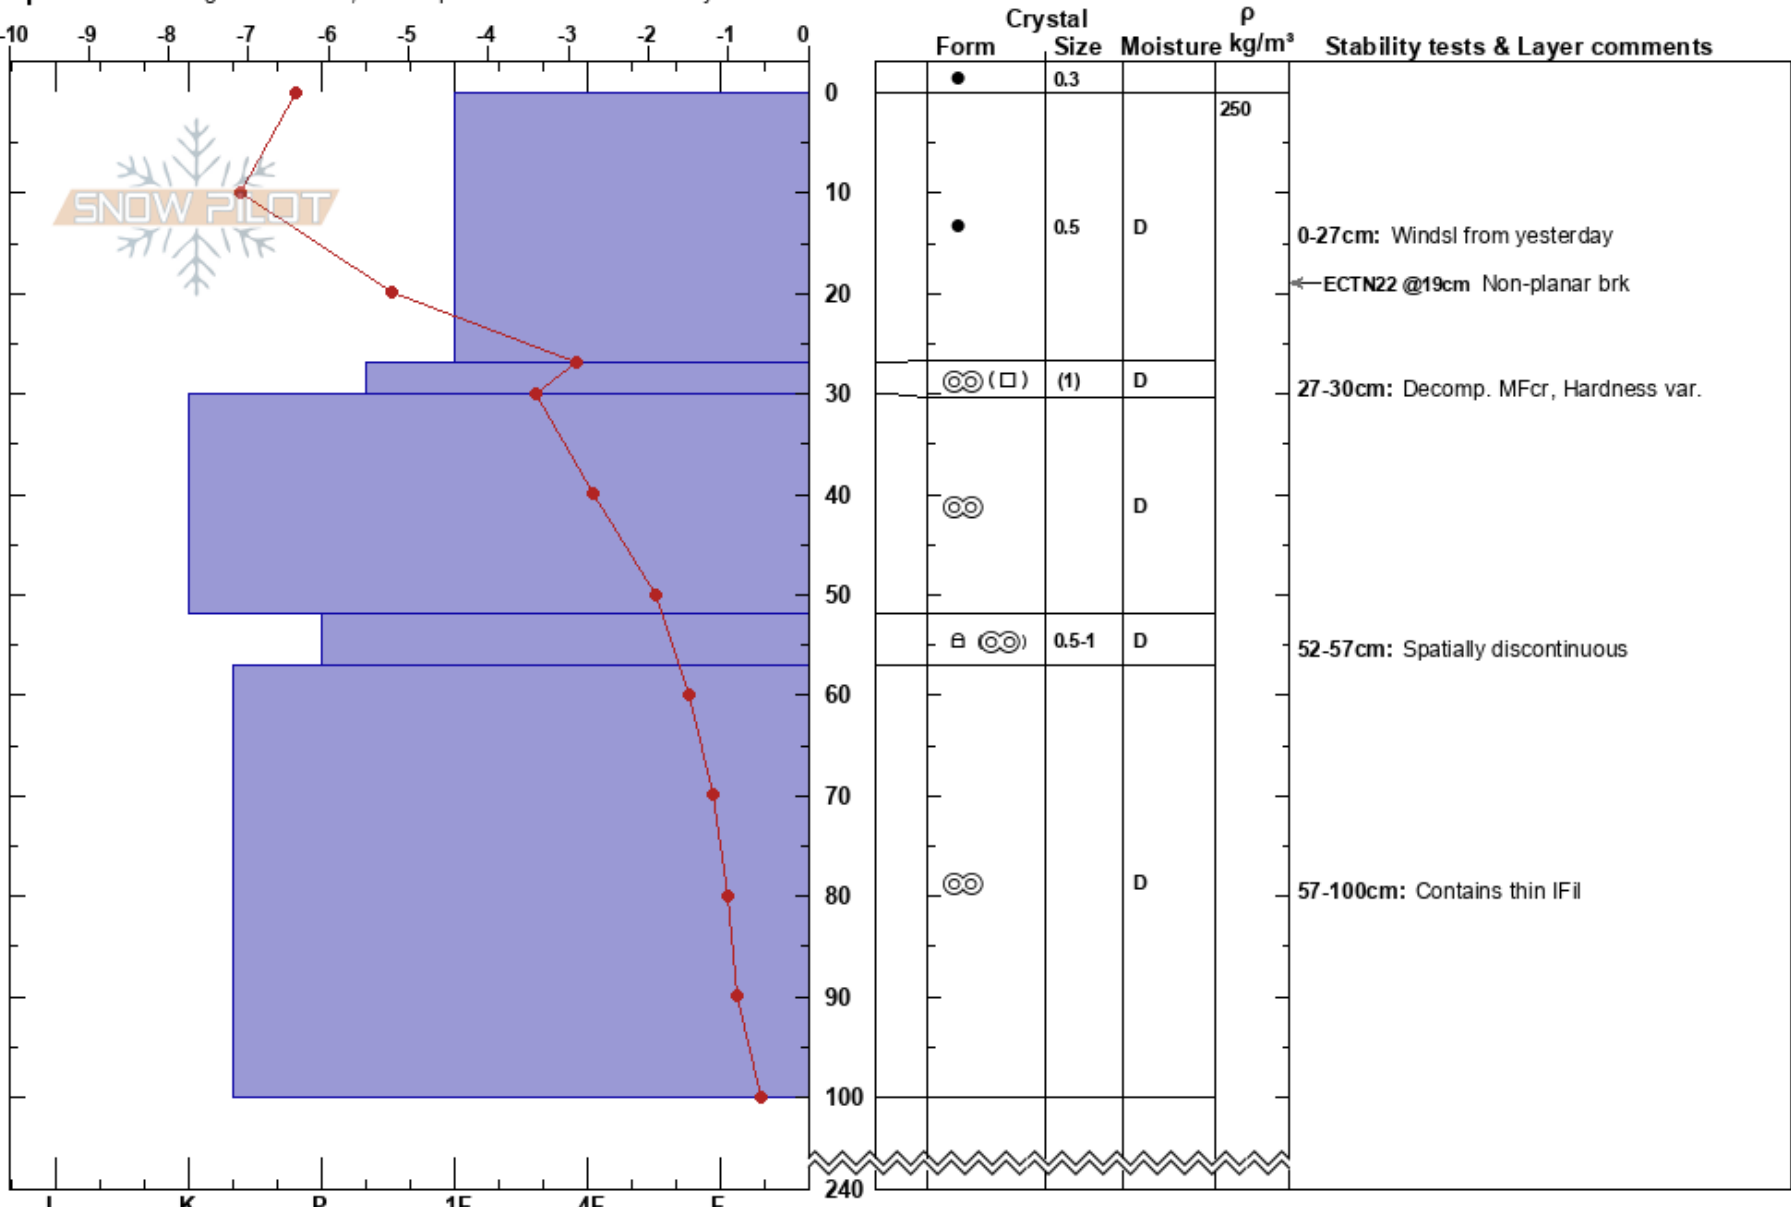

PF: 25

0-27cm: Windsl from yesterday

MT

Co-ord: 12T 465270W 5009694N

Sky Cover: SCT

27-30cm: Decomp. MFcr, Hardness var.

Elevation: 2680 m

Slope Angle: 21°

Precipitation: NO

52-57cm: Spatially discontinuous

Aspect: NE

Wind Loading: previous

Wind: NE Moderate

57-100cm: Contains thin IFil

Specifics: Pit dug in a Ski Area; Pit is representative of backcountry

Notes: Loaded low in feature.

Layers below 27 either too thin or too hard for density cutter.