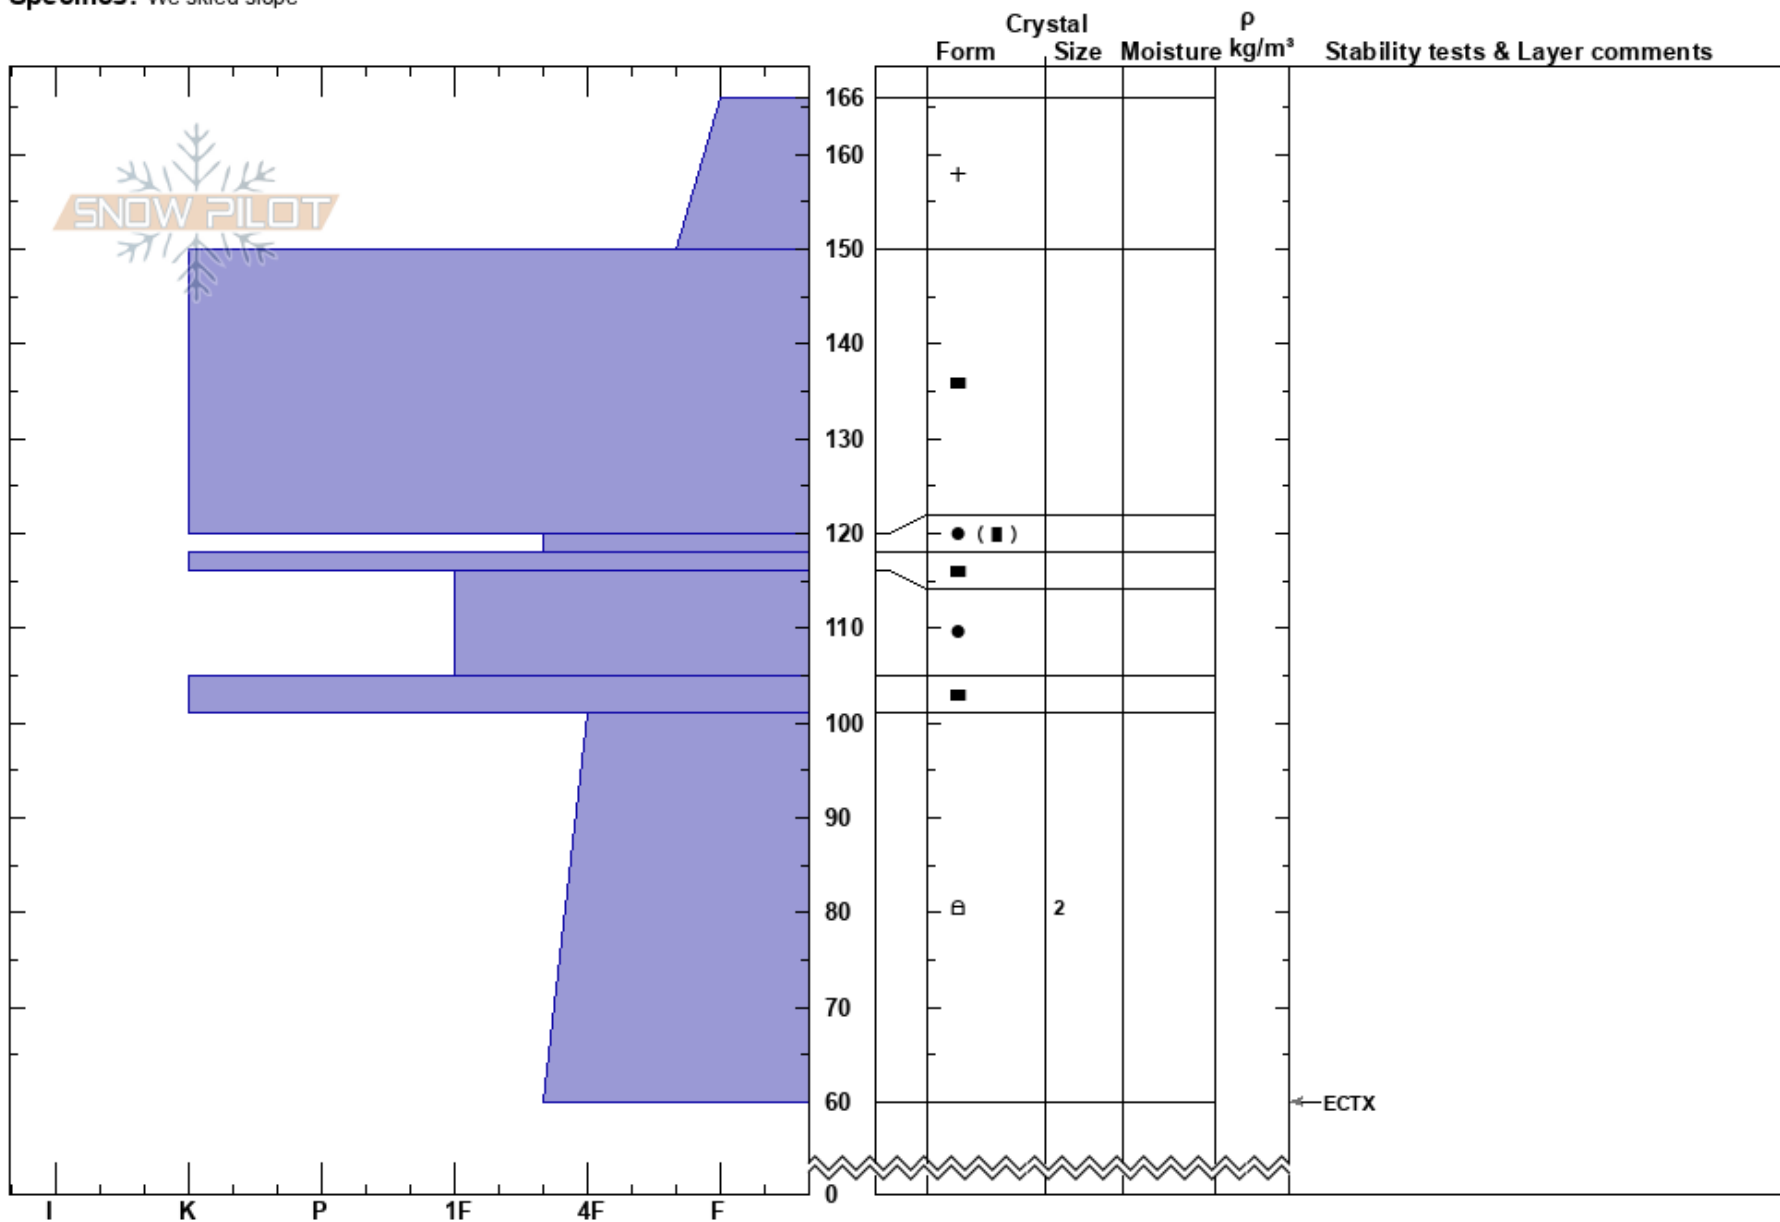

Spanky's
 Madison Range-N
 MT
 Elevation: 9218 ft
 Aspect: 60°
 Specifics: We skied slope

Hannah Marshall
 04/05/2022 - 12:00pm
 Co-ord: 45.32365N, -111.38105W
 Slope Angle: 20°
 Wind Loading: yes

Stability:
 Air Temperature:
 Sky Cover: OVC
 Precipitation: S-1
 Wind: W Moderate

HS: 166
 PF: 15
 PS: 15
 Layer Notes:

Notes: