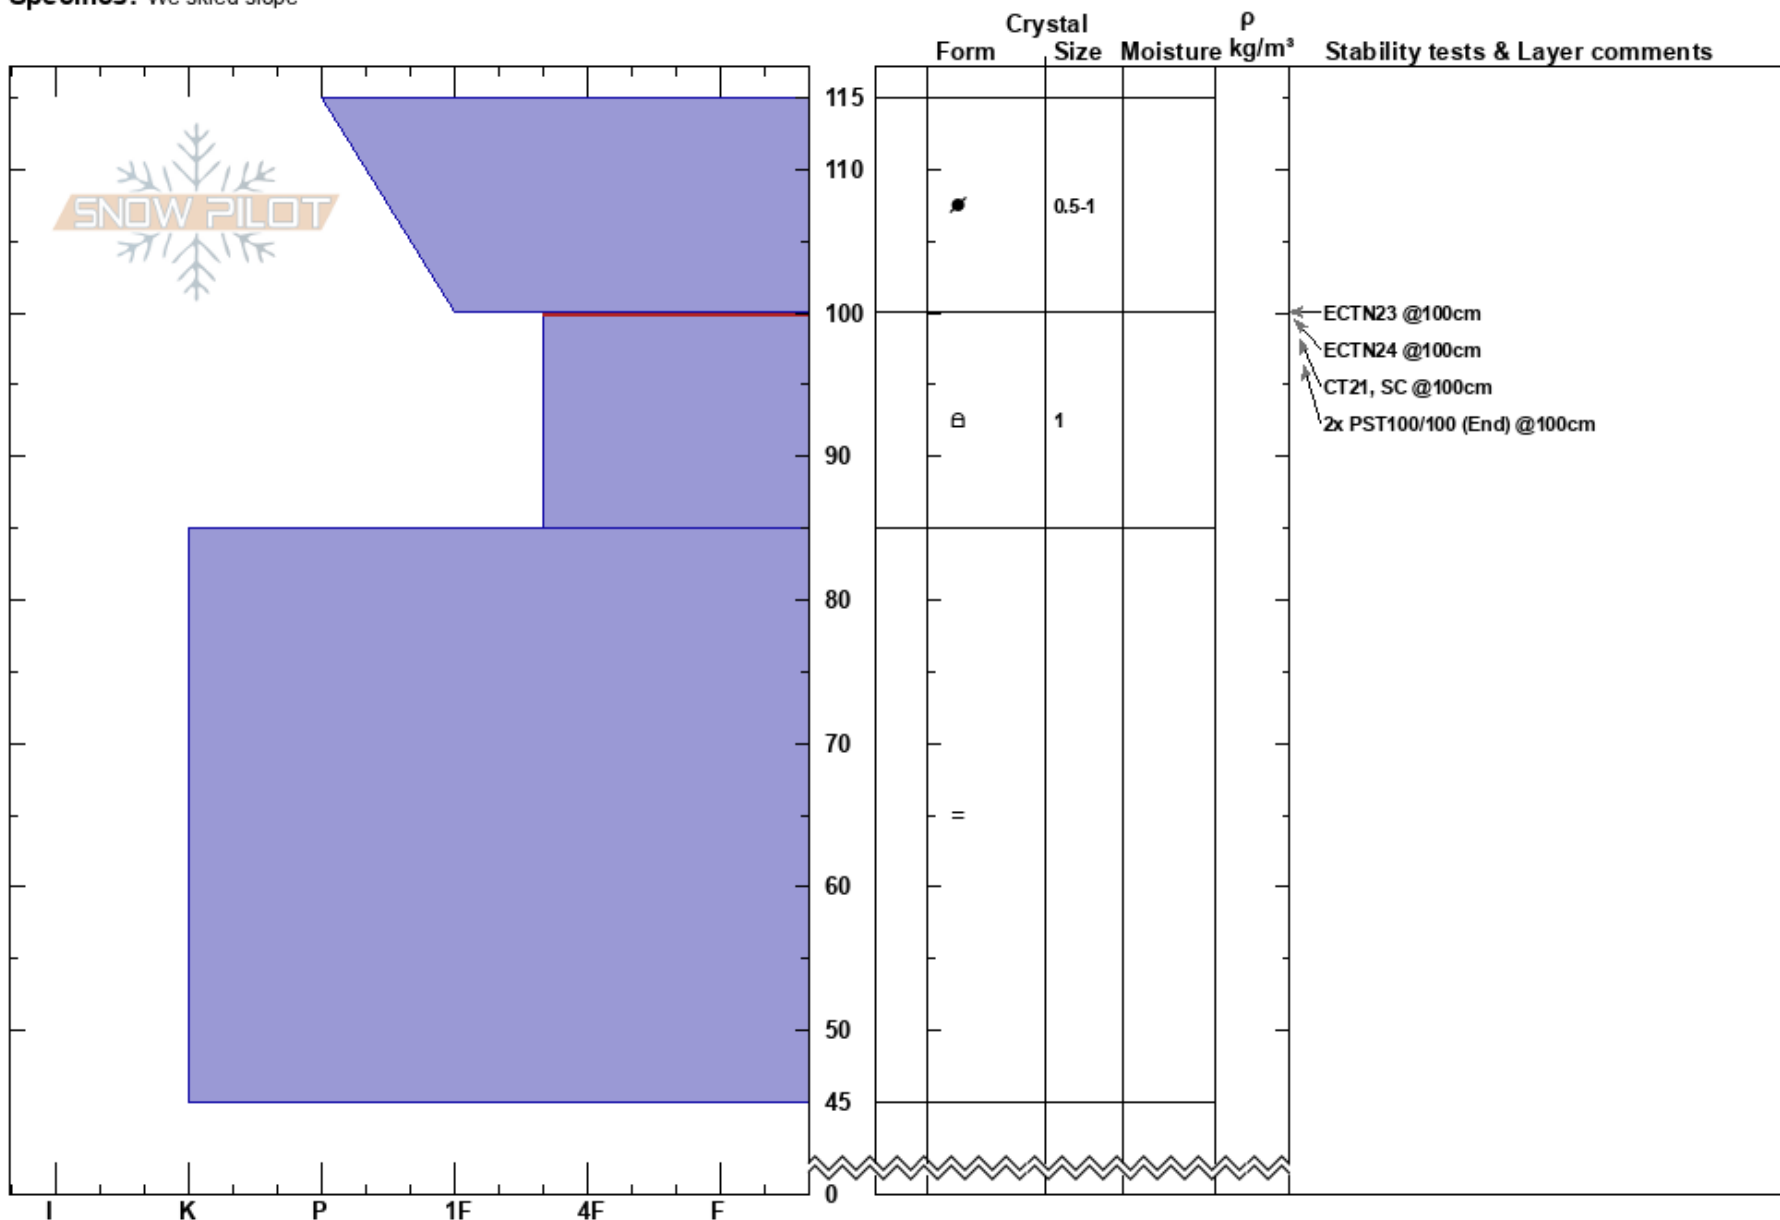

Andesite Peak
 Central Sierra
 CA
Elevation: 8090 ft
Aspect: 320°
Specifics: We skied slope

Brandon Schwartz
 12/13/2017 - 11:30am
Co-ord: 39.35143N, -120.36711W
Slope Angle: 28°
Wind Loading: previous

Stability: Very Good **HS:** 115 **Layer Notes:**
Air Temperature: 11°C **PS:** 1 100-85cm: Problematic layer
Sky Cover: FEW
Precipitation: NO
Wind: Calm

Notes: Pit dug adjacent to snowpit from 20171206. Near treeline terrain.