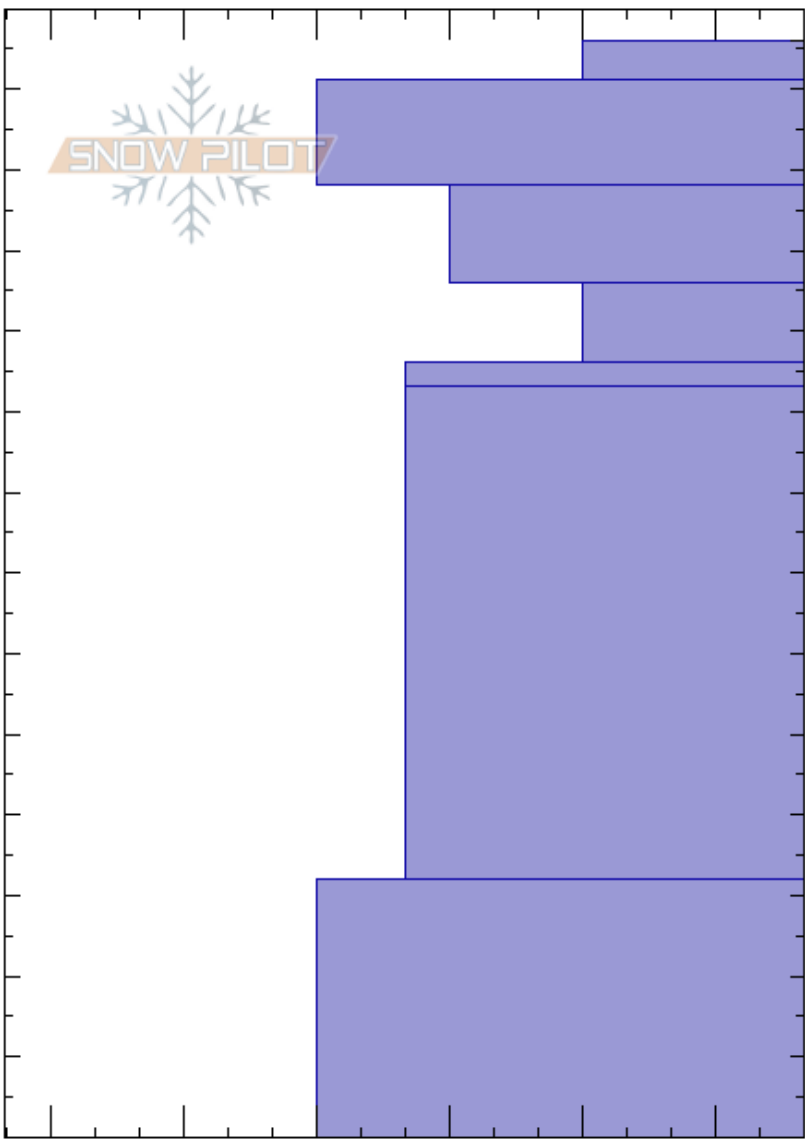

Lionhead Ridge, Marge
 Henry Mtns
 MT
 Elevation: 9115 ft
 Aspect: 87°
 Specifics:

Alex Marienthal
 04/03/2022 - 12:25pm
 Co-ord: 44.71726N, -111.31970W
 Slope Angle: 20°
 Wind Loading: previous

Stability: Good
 Air Temperature:
 Sky Cover: CLR
 Precipitation: NO
 Wind:

HS: 136
 Layer Notes:
 106-96cm: Problematic layer

Height (cm)	Crystal		ρ kg/m ³	Stability tests & Layer comments
	Form	Size		
136				
130	/			
120	⊙			
110	⊞ ⊙			
100	□			← ECTN26 @106cm
90	⊙			
60	⊞			
30	⊞			