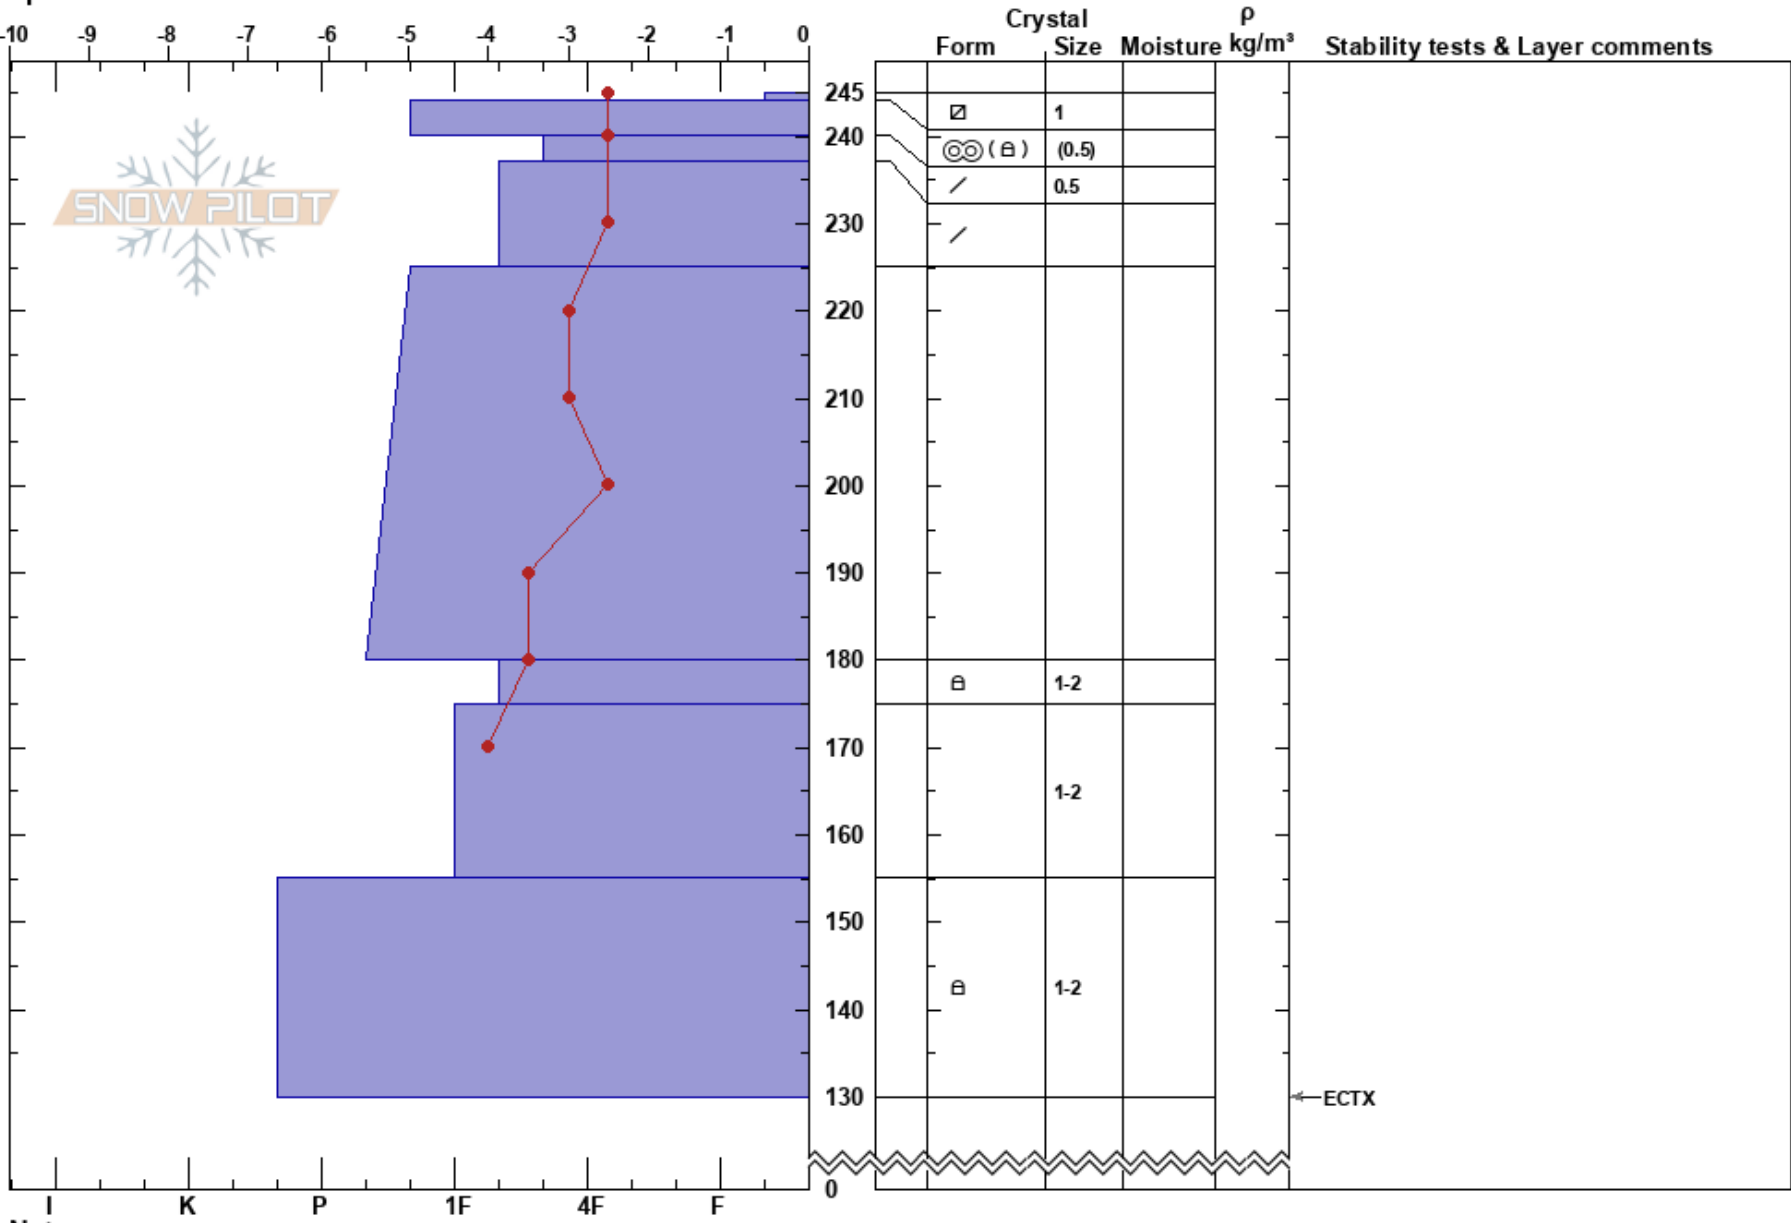

Henderson Bench  
 Cooke City  
 MT  
 Elevation: 9700 ft  
 Aspect: 25°  
 Specifics:

Alex Marienthal  
 03/29/2022 - 11:40am  
 Co-ord: 45.05097N, -109.93701W  
 Slope Angle: 30°  
 Wind Loading:

Stability:  
 Air Temperature: -3°C  
 Sky Cover:  
 Precipitation: S-1  
 Wind:  
 HS:245  
 Layer Notes:  
 225-180cm: Problematic layer