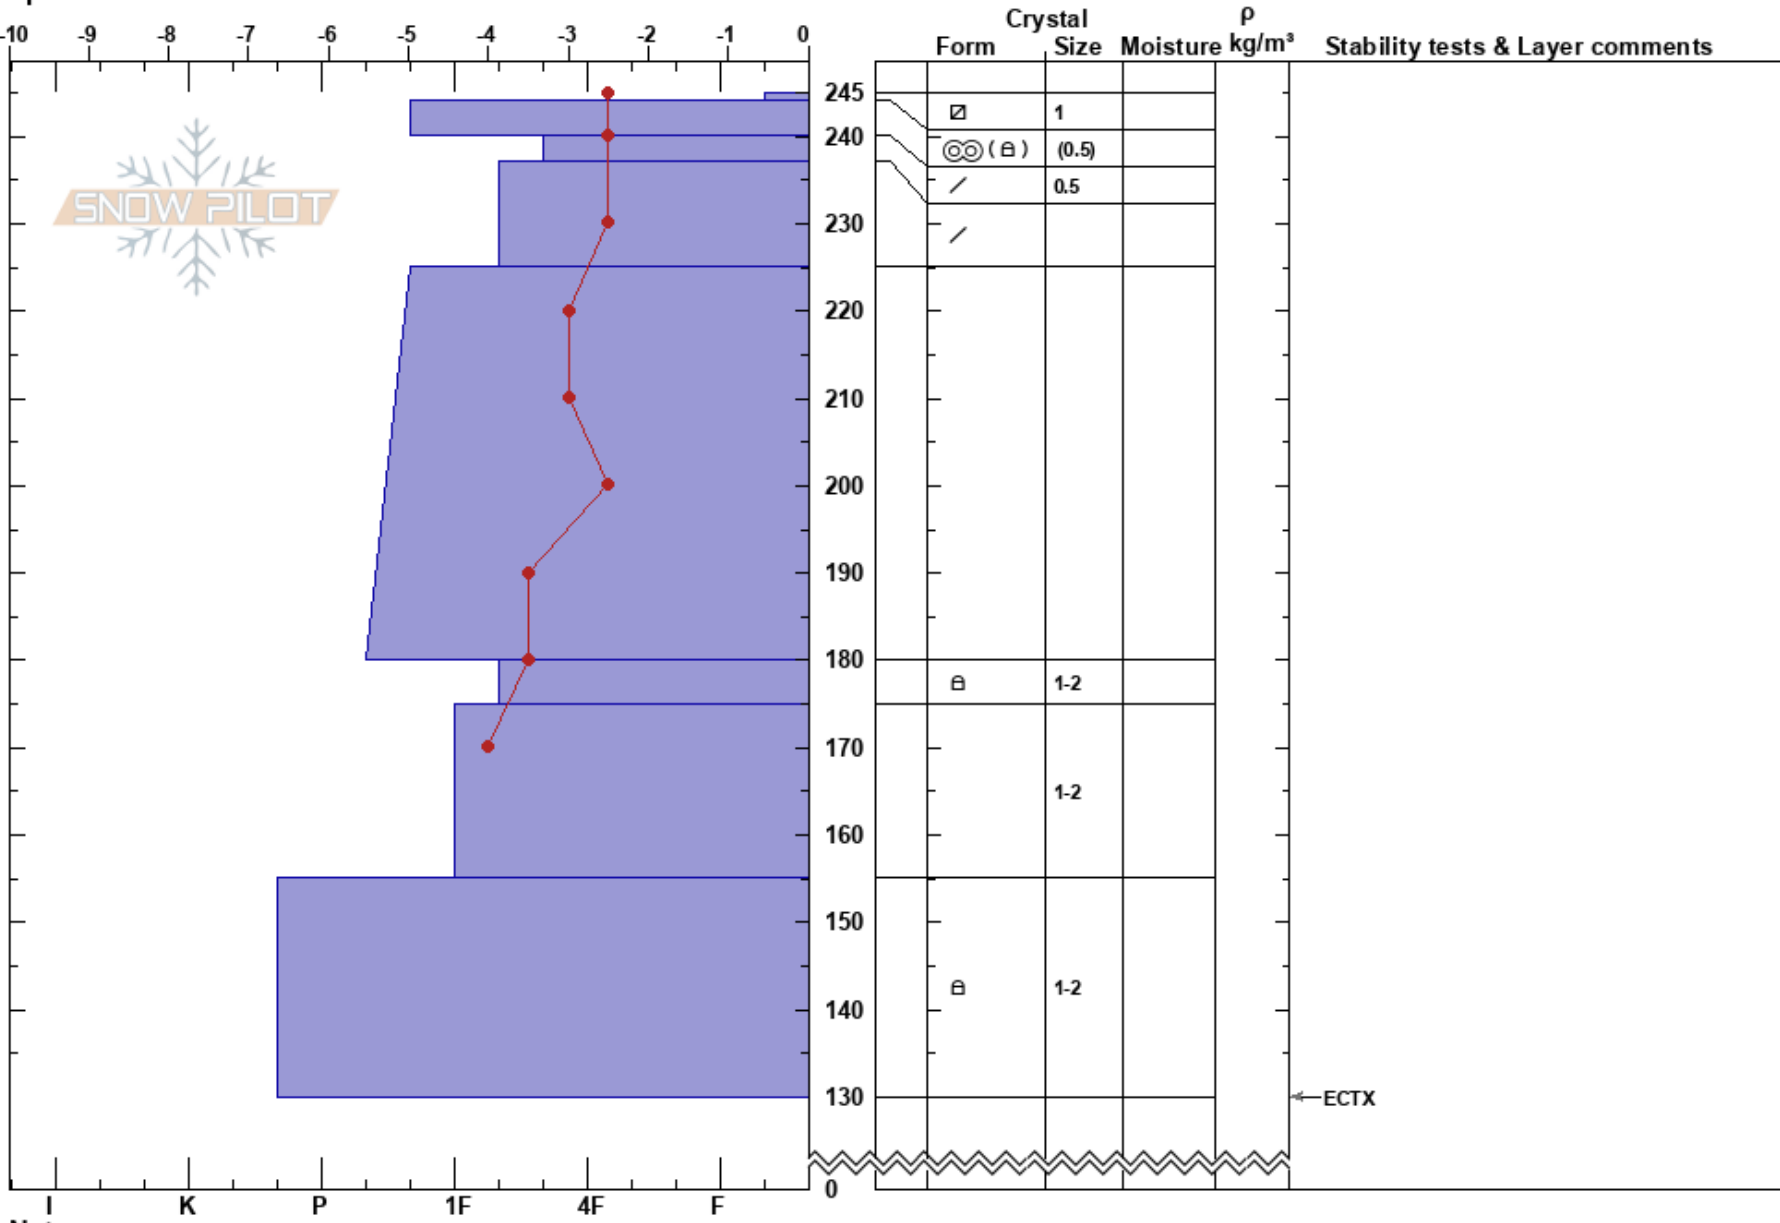

Henderson Bench
 Cooke City
 MT
 Elevation: 9700 ft
 Aspect: 25°
 Specifics:

Alex Marienthal
 03/29/2022 - 11:40am
 Co-ord: 45.05097N, -109.93701W
 Slope Angle: 30°
 Wind Loading:

Stability:
 Air Temperature: -3°C
 Sky Cover:
 Precipitation: S-1
 Wind:
 HS:245
 Layer Notes:
 225-180cm: Problematic layer