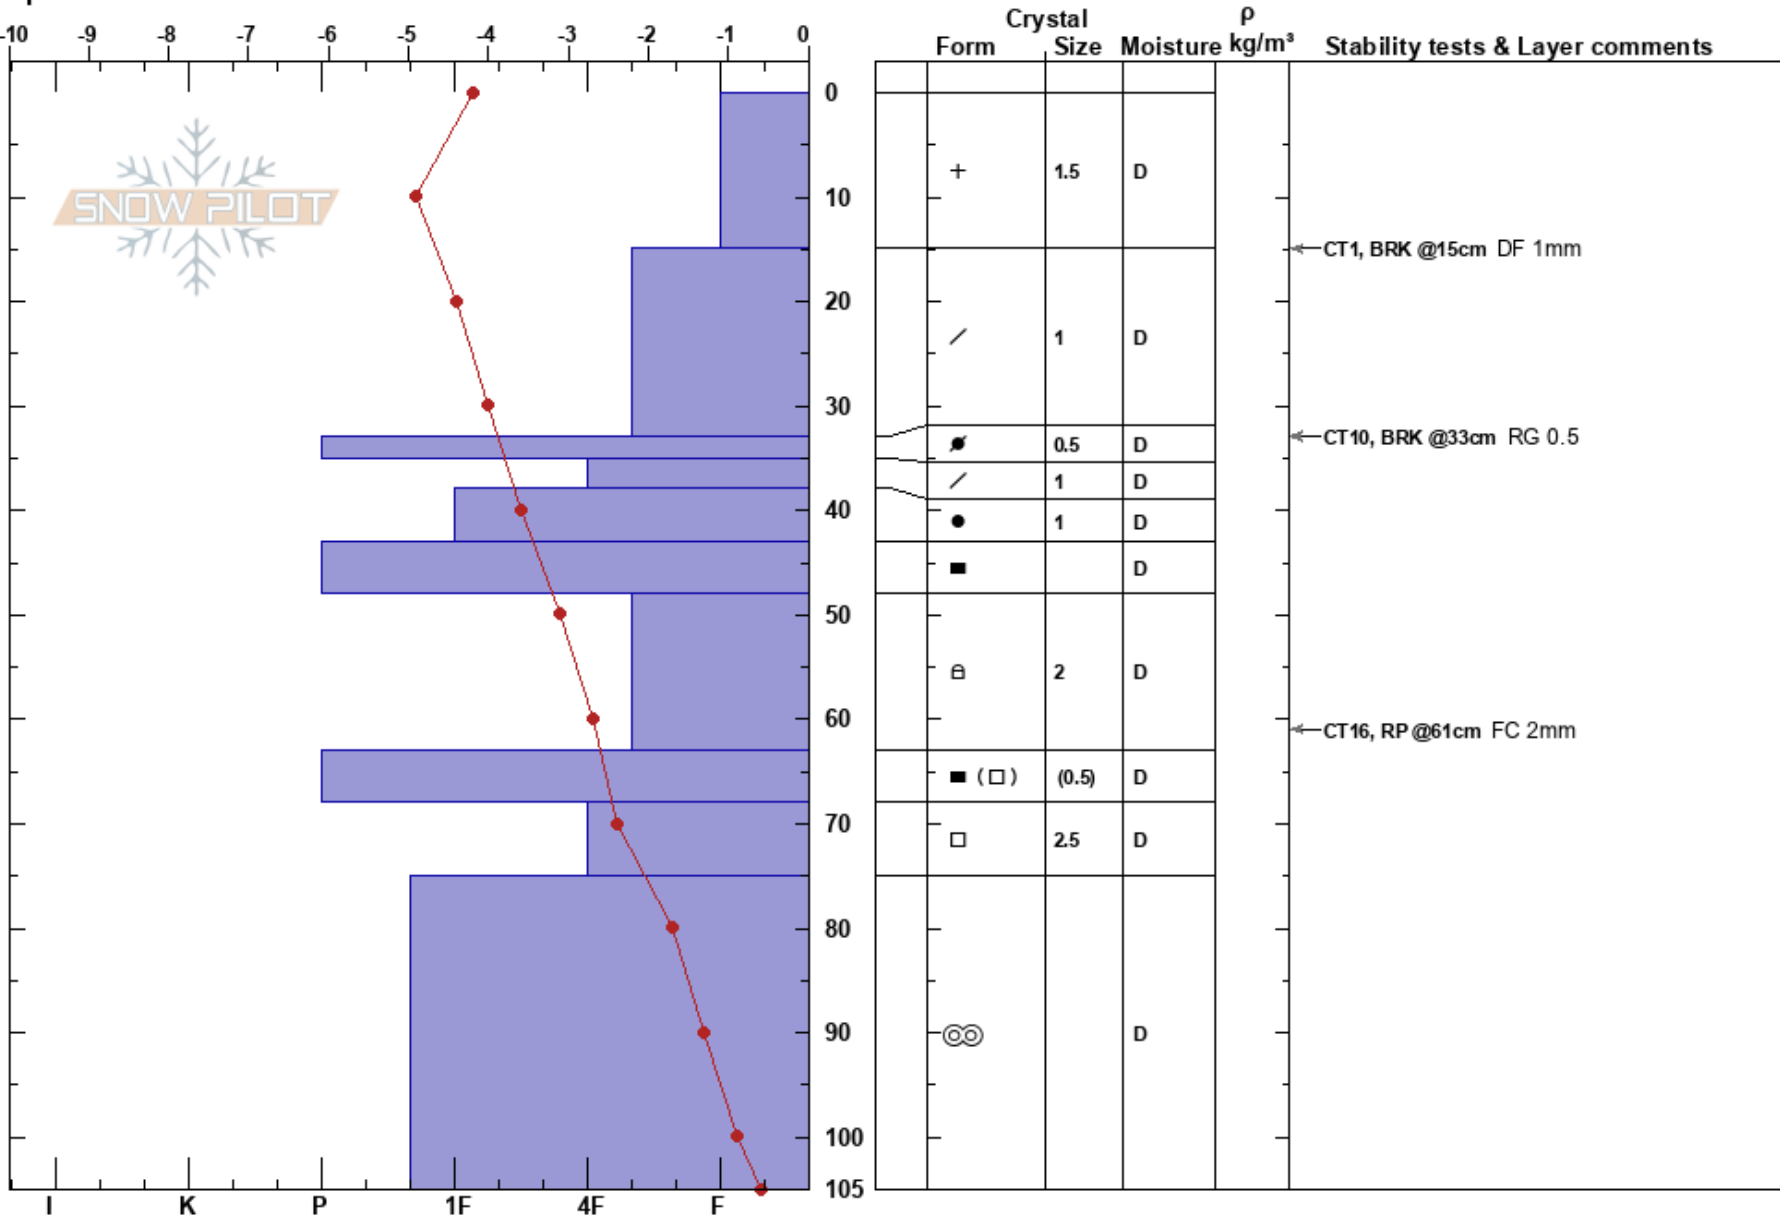

Shiribetsu 1  
 Niseko Mountains  
 Japan  
 Elevation: 965 m  
 Aspect: N  
 Specifics:

Vincent Genannt  
 25/01/2020 - 11:30  
 Co-ord: 54T 492409W 4735595N  
 Slope Angle: 38°  
 Wind Loading: no

Stability: HS: 105  
 Air Temperature: -6.2°C PF: 25  
 Sky Cover: SCT  
 Precipitation: NO  
 Wind: Calm

Layer Notes:

Notes: Open TL, windward