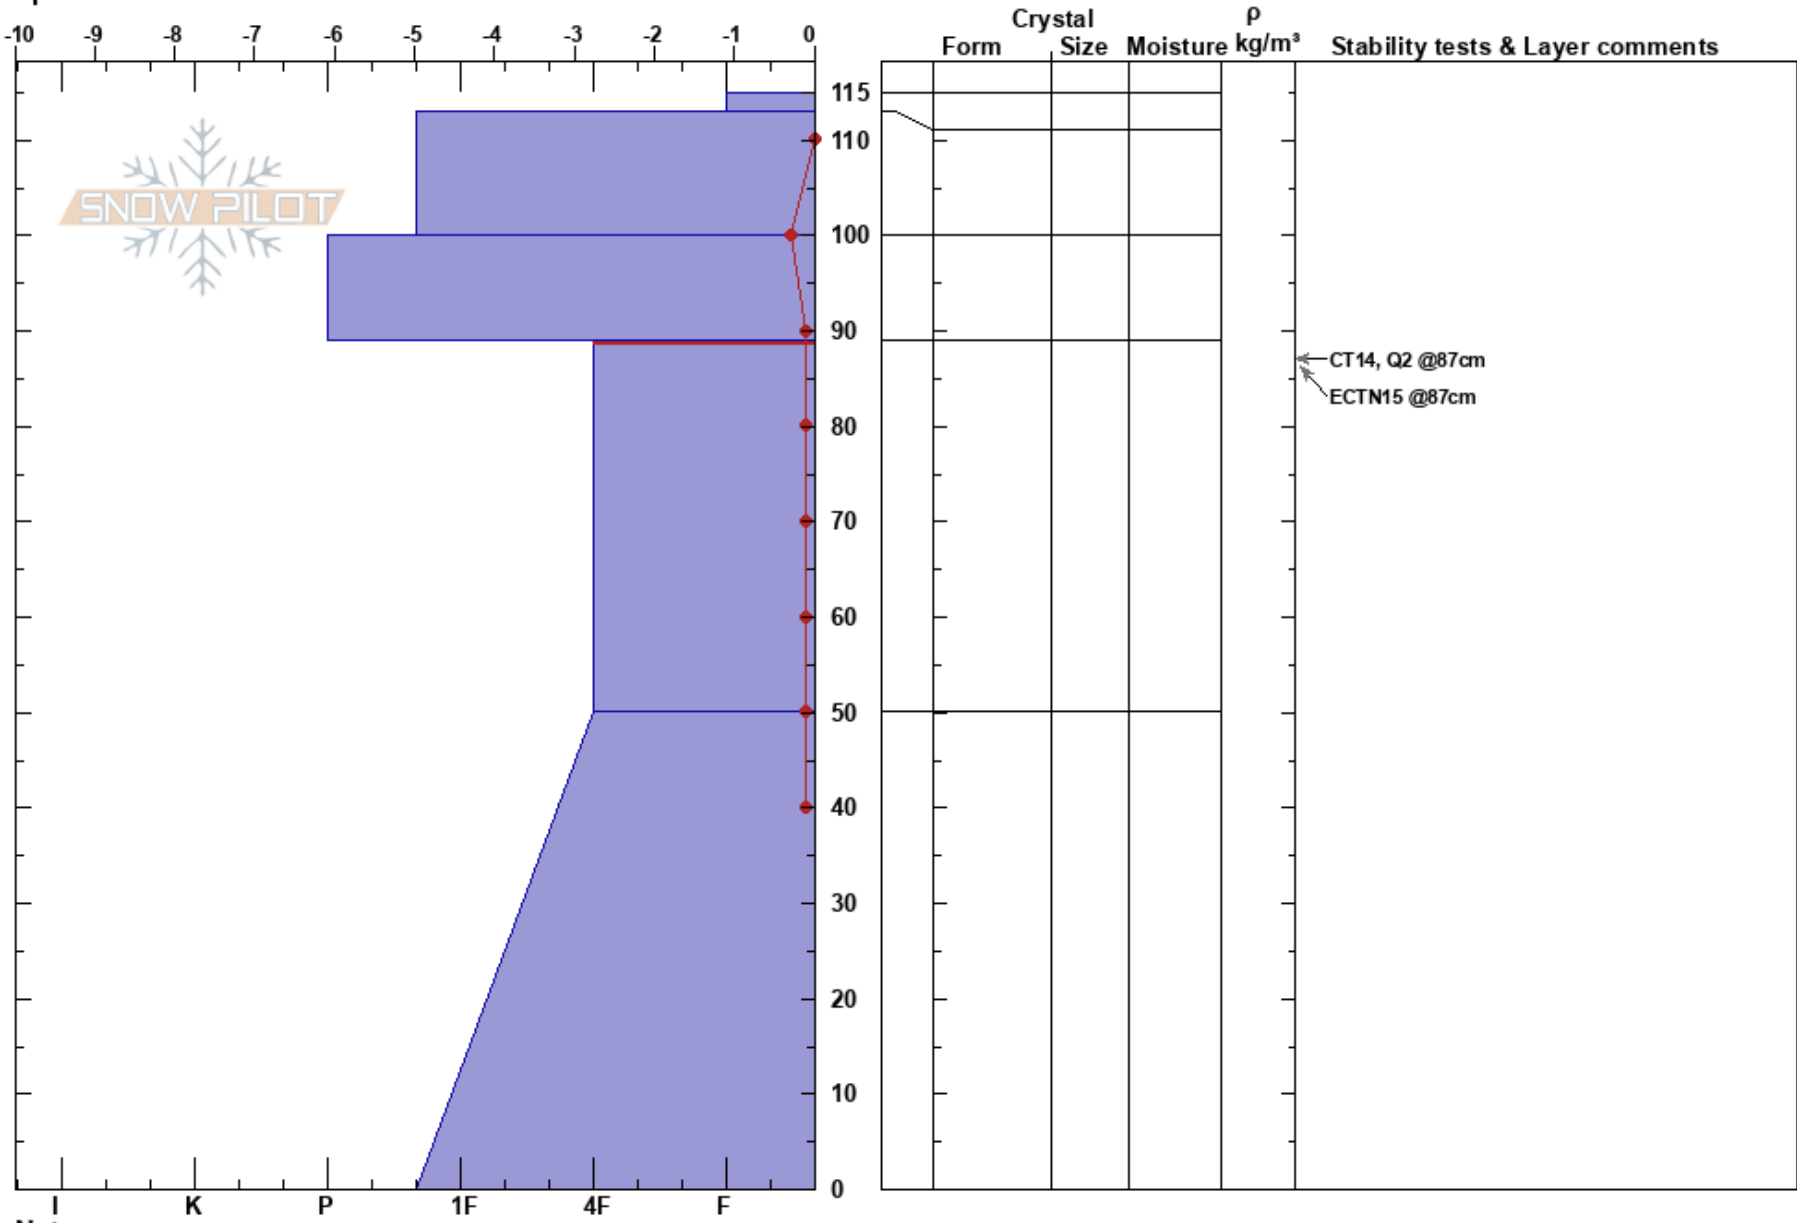

Garden City Bowls
 Bear River Range
 UT
 Elevation: 8685 ft
 Aspect: E
 Specifics:

paige pagnucco
 04/01/2022 - 12:30pm
 Co-ord: 41.97229N, -111.48369W
 Slope Angle: 30°
 Wind Loading:

Stability:
 Air Temperature: 1.4°C
 Sky Cover: FEW
 Precipitation: NO
 Wind: W Light Breeze

HS: 115
 Layer Notes:
 89-50cm: Problematic layer

Notes:

I K P 1F 4F F