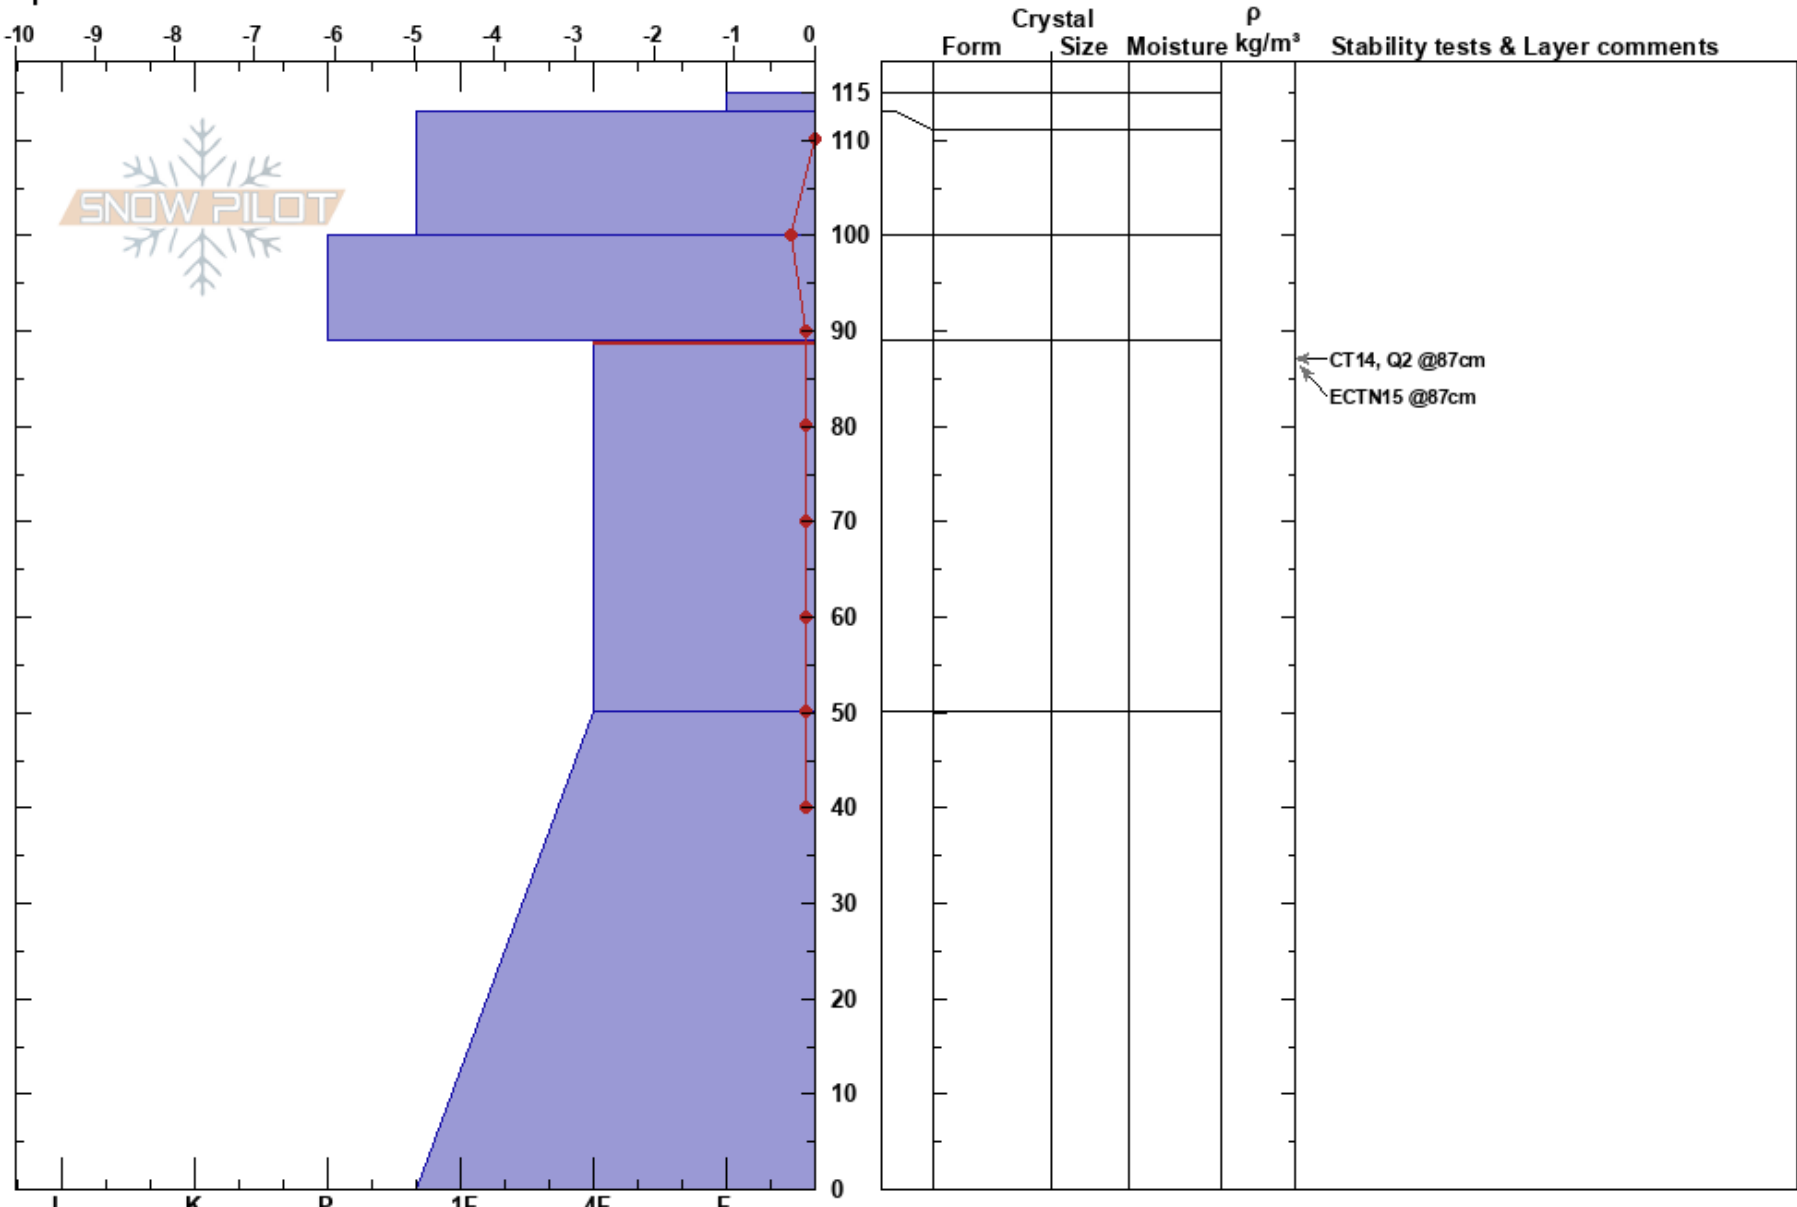

Garden City Bowls  
 Bear River Range  
 UT  
 Elevation: 8685 ft  
 Aspect: E  
 Specifics:

paige pagnucco  
 04/01/2022 - 12:30pm  
 Co-ord: 41.97229N, -111.48369W  
 Slope Angle: 30°  
 Wind Loading:

Stability:  
 Air Temperature: 1.4°C  
 Sky Cover: FEW  
 Precipitation: NO  
 Wind: W Light Breeze

HS: 115  
 Layer Notes:  
 89-50cm: Problematic layer

Notes: