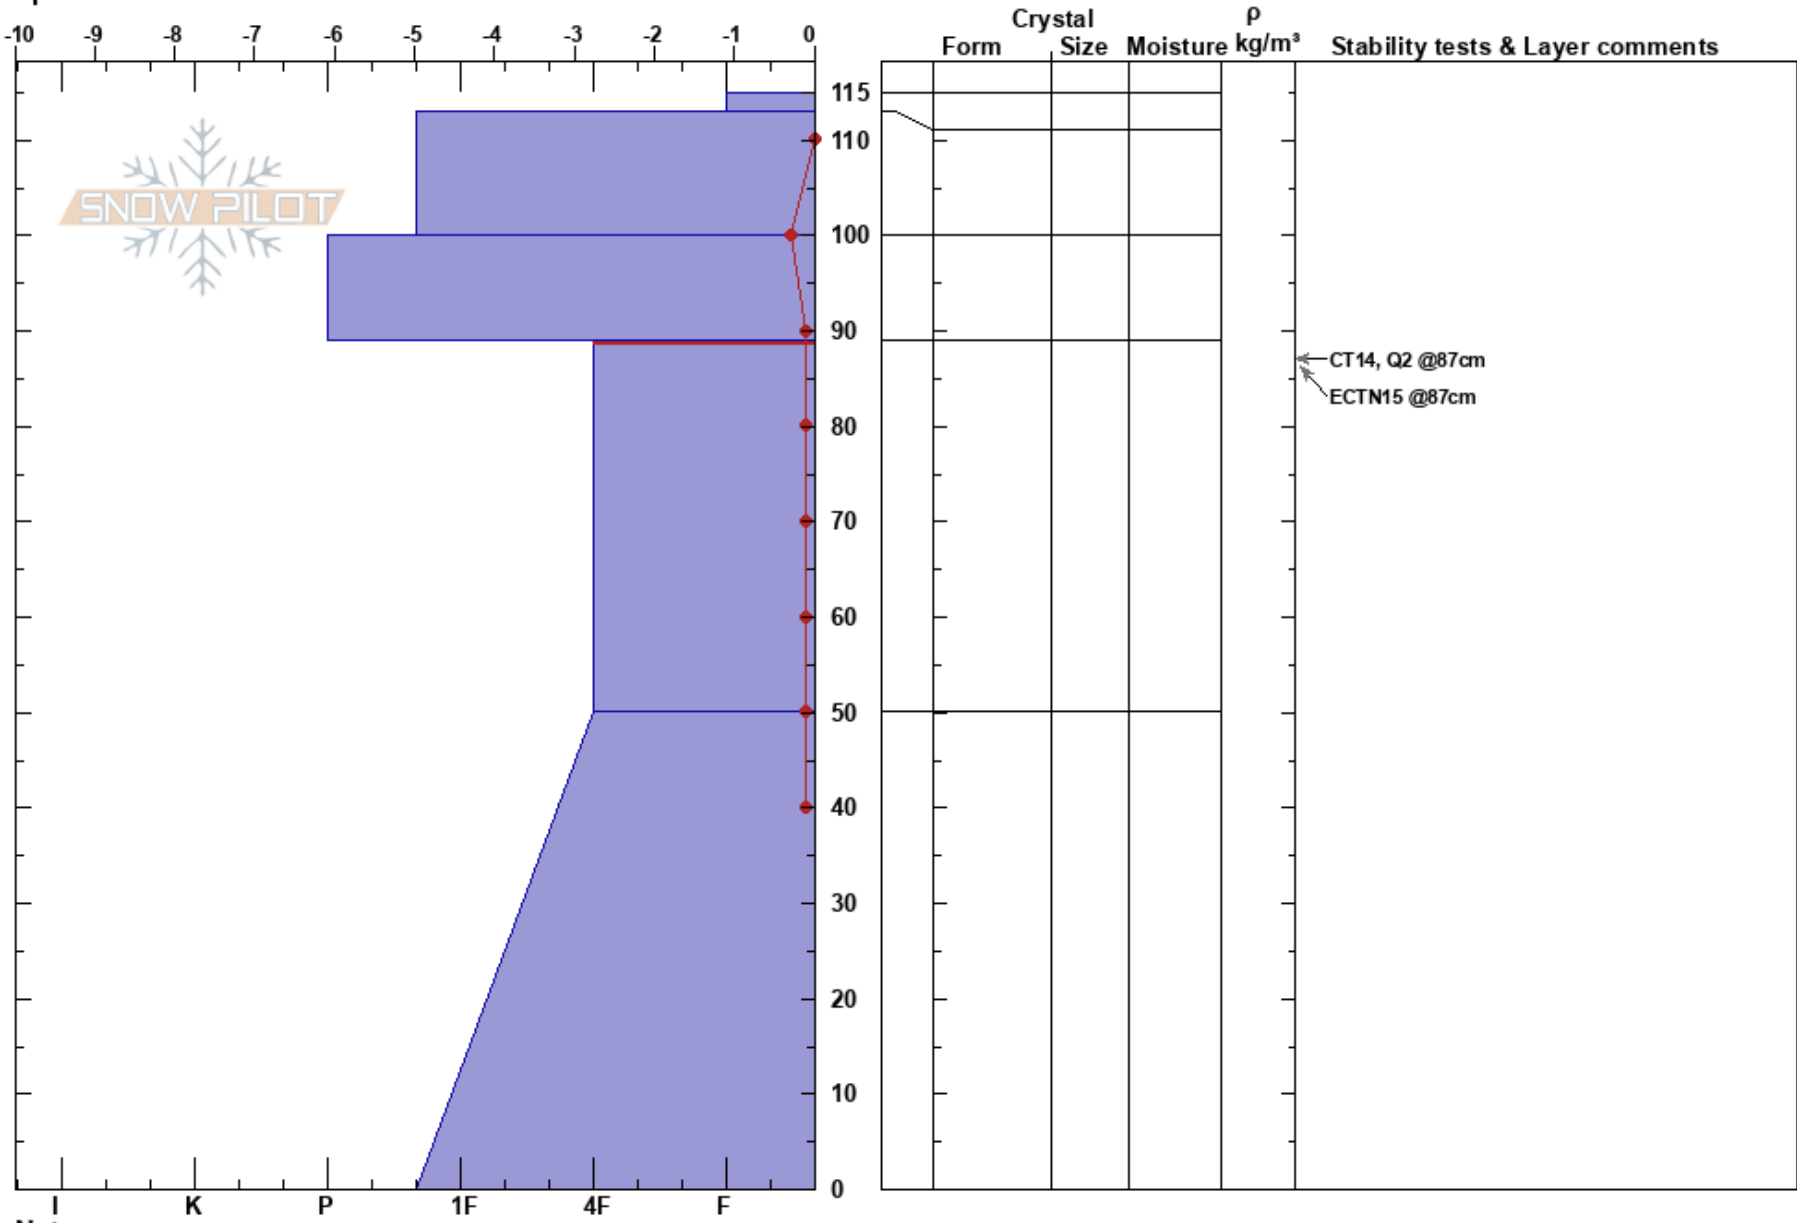

Garden City Bowls
 Bear River Range
 UT
 Elevation: 8685 ft
 Aspect: E
 Specifics:

paige pagnucco
 04/01/2022 - 12:30pm
 Co-ord: 41.97229N, -111.48369W
 Slope Angle: 30°
 Wind Loading:

Stability:
 Air Temperature: 1.4°C
 Sky Cover: FEW
 Precipitation: NO
 Wind: W Light Breeze

HS: 115
 Layer Notes:
 89-50cm: Problematic layer

Notes: