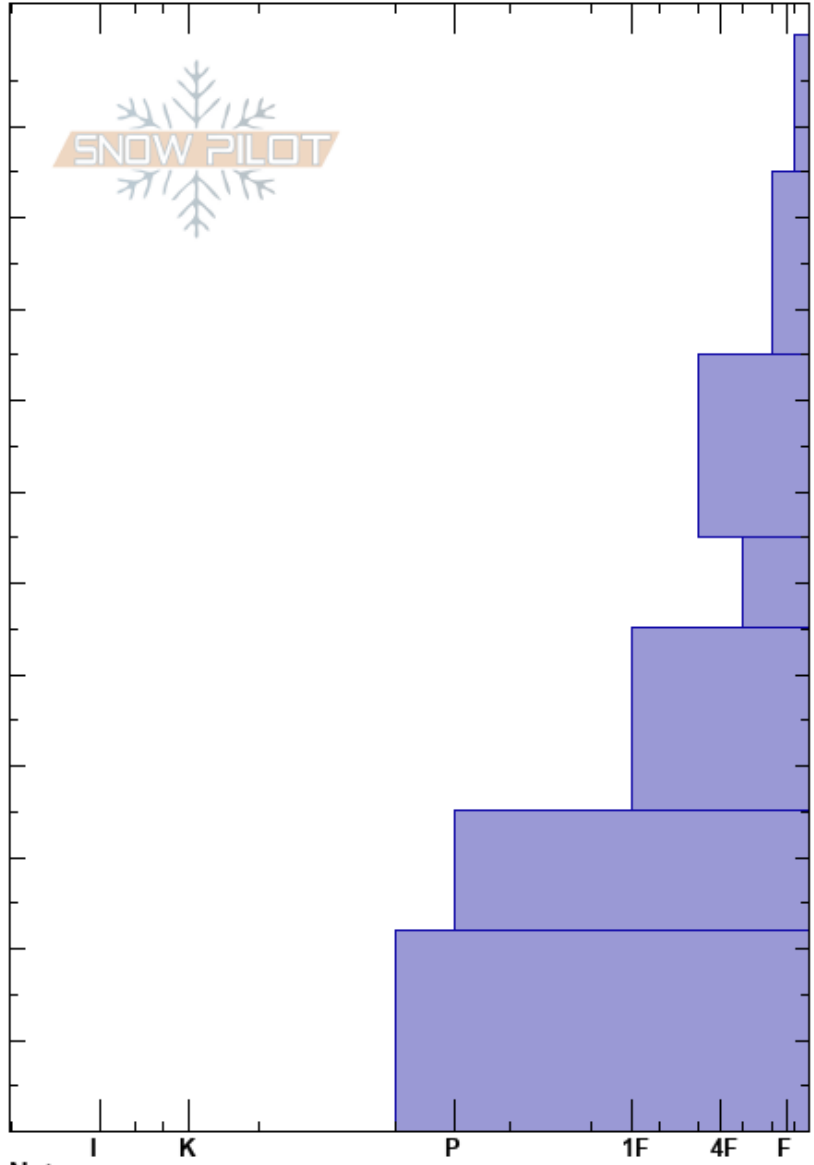

Backside Frying Pan
Chugach Range
AK
Elevation: 3500 ft
Aspect: N
Specifics:

Tino Villanueva
03/29/2022 - 3:00pm
Co-ord: 60.81372N, -145.46505W
Slope Angle: 33°
Wind Loading:

Stability:
Air Temperature:
Sky Cover: BKN
Precipitation:
Wind:

Layer Notes:

Crystal Form	Crystal Size	Moisture	ρ kg/m³	Stability tests & Layer comments	
				ECTN	@
				ECTN9	@10cm
				ECTN14	@35cm
				ECTN24	@55cm

Notes: