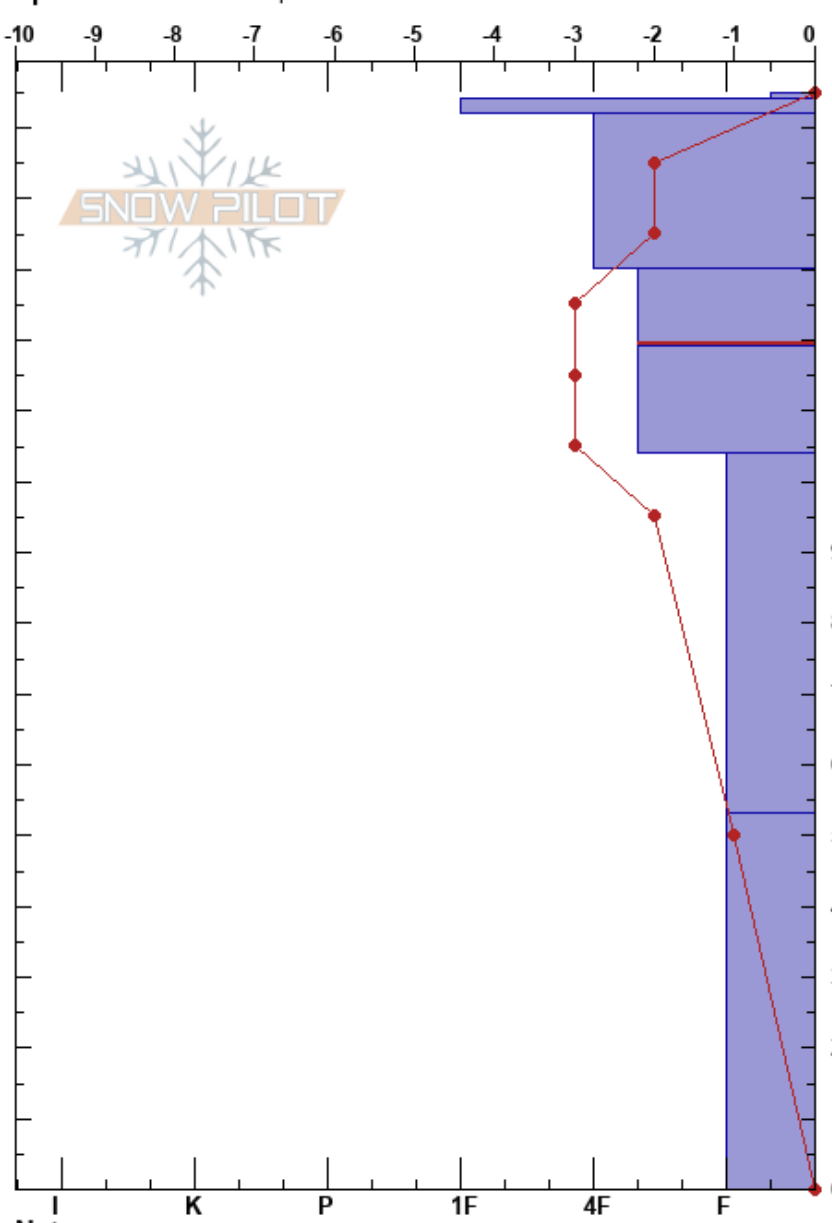

Humbug - NE Trees
 Vail/Summit County
 CO
Elevation: 11784 ft
Aspect: 30°
Specifics: We skied slope

Noah Williams
 03/29/2022 - 3:00pm
Co-ord: 39.43161N, -106.15016W
Slope Angle: 34°
Wind Loading: no

Stability:
Air Temperature: 2°C
Sky Cover: OVC
Precipitation: S-1
Wind: NW Light Breeze

HS: 155
PF: 70
PS: 15
 130-119cm: Problematic layer

Form	Crystal Size	Moisture	ρ kg/m ³	Stability tests & Layer comments
+	1			
+	0.5			← STM @152cm
⊙⊙	2			
⊖	0.5			
•	0.5			← ECTP18 @119cm
⊖	1			← CT12, Q2 @104cm
⊖	2			
^	3-4			← STH @30cm ← CTV, Q3 @30cm