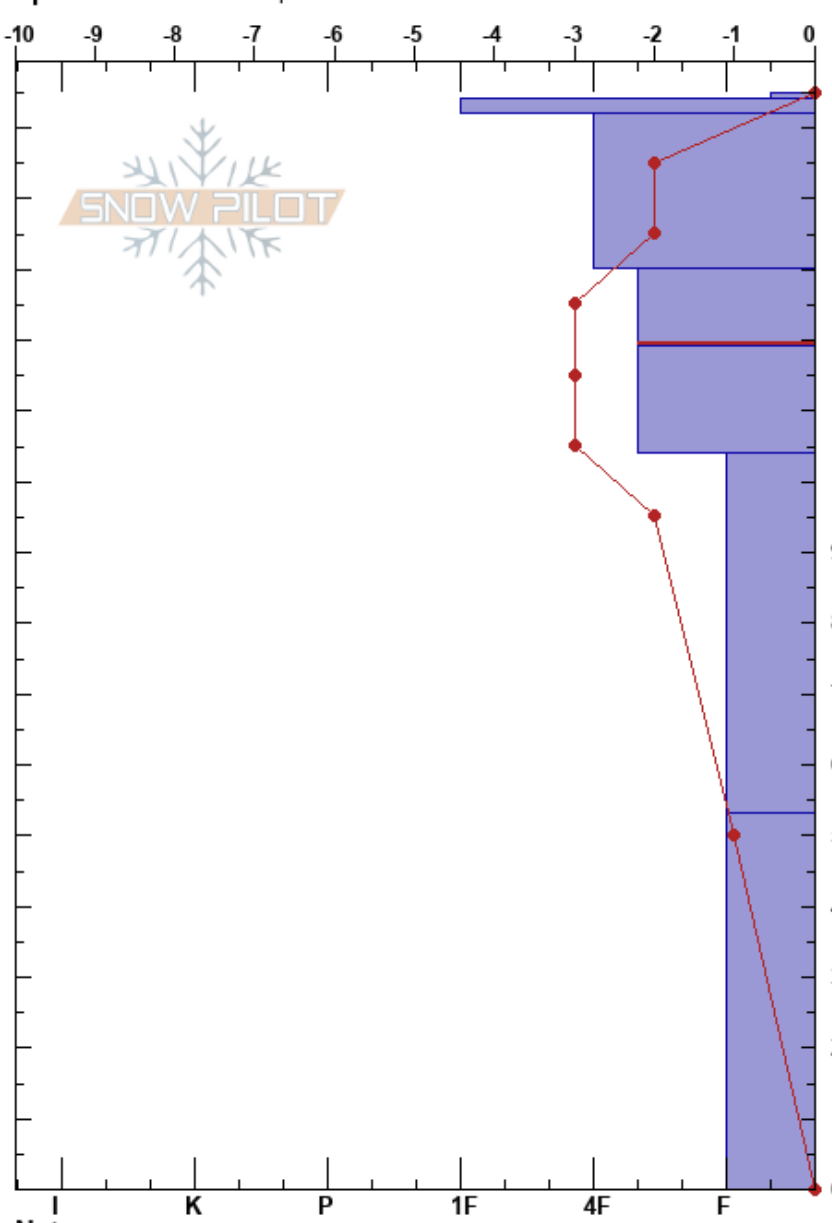

Humbug - NE Trees
 Vail/Summit County
 CO
Elevation: 11784 ft
Aspect: 30°
Specifics: We skied slope

Noah Williams
 03/29/2022 - 3:00pm
Co-ord: 39.43161N, -106.15016W
Slope Angle: 34°
Wind Loading: no

Stability:
Air Temperature: 2°C
Sky Cover: OVC
Precipitation: S-1
Wind: NW Light Breeze

HS: 155
PF: 70 130-119cm: Problematic layer
PS: 15

Form	Crystal Size	Moisture	ρ kg/m ³	Stability tests & Layer comments
+	1			
+	0.5			← STM @152cm
⊙	2			
⊖	0.5			
•	0.5			← ECTP18 @119cm
⊖	1			← CT12, Q2 @104cm
⊖	2			
^	3-4			← STH @30cm ← CTV, Q3 @30cm