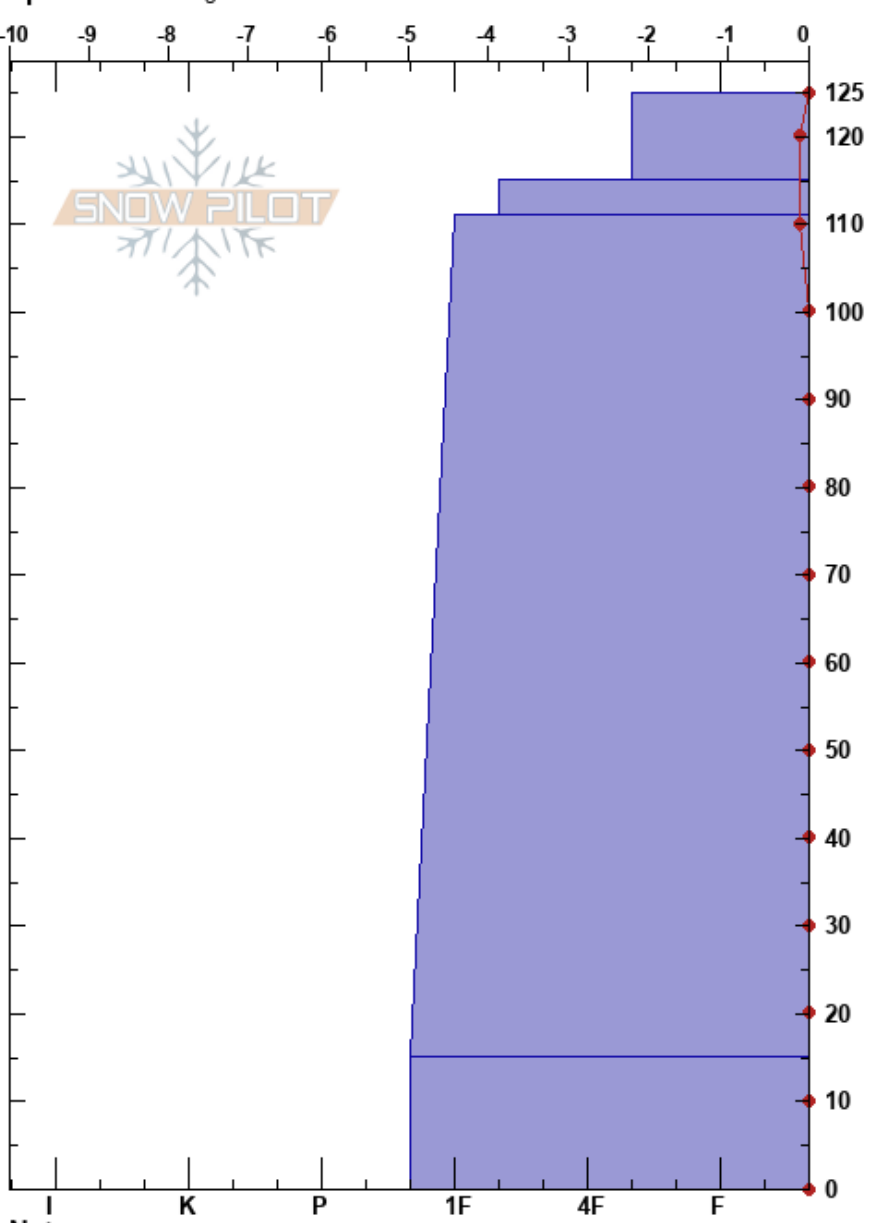

Sesame Plot
 Eastern Sierra Nevada
 CA
Elevation: 9022 ft
Aspect: 165°
Specifics: Pit dug in a Ski Area

Sarah Vossler
 03/29/2022 - 11:30am
Co-ord: 37.64972N, -119.04167W
Slope Angle: 7°
Wind Loading: yes

Stability:
Air Temperature: 0.8°C
Sky Cover: OVC
Precipitation: S-1
Wind: NW Light Breeze

HS: 125
PF: 7 15-0cm: Problematic layer
PS: 10

Form	Crystal		ρ kg/m ³	Stability tests & Layer comments
	Size	Moisture		
+r	1			
⊕	1			
⊕	1			
⊕	1			
⊕	1			
⊕	0.5			

ECTX
 CTN

Notes: Percolation columns throughout the snowpack