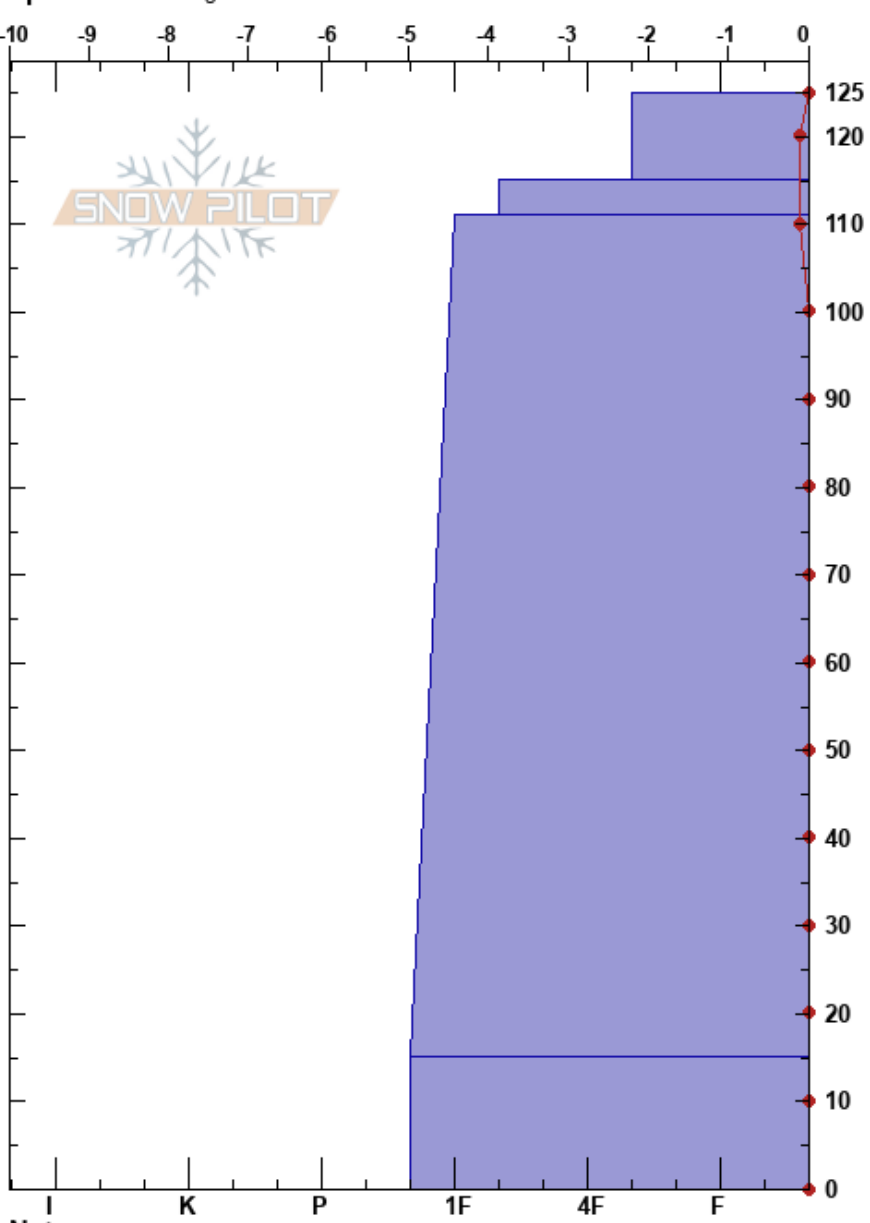

Sesame Plot
 Eastern Sierra Nevada
 CA
Elevation: 9022 ft
Aspect: 165°
Specifics: Pit dug in a Ski Area

Sarah Vossler
 03/29/2022 - 11:30am
Co-ord: 37.64972N, -119.04167W
Slope Angle: 7°
Wind Loading: yes

Stability:
Air Temperature: 0.8°C
Sky Cover: OVC
Precipitation: S-1
Wind: NW Light Breeze

HS: 125
PF: 7 15-0cm: Problematic layer
PS: 10

Form	Crystal		ρ kg/m ³	Stability tests & Layer comments
	Size	Moisture		
+r	1			
⊕	1			
⊕	1			
⊕	1			
⊕	1			
⊕	0.5			

Notes: Percolation columns throughout the snowpack

ECTX
 CTN