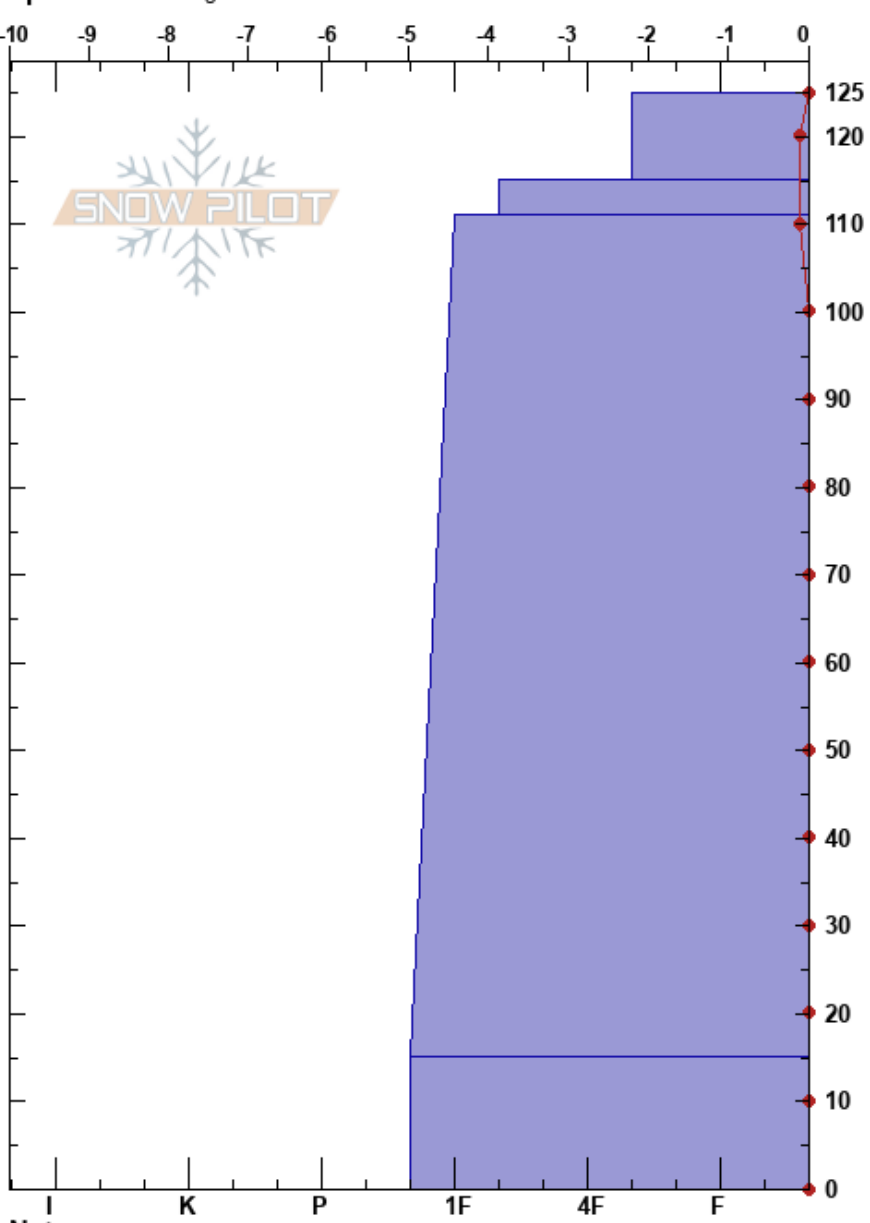

Sesame Plot
 Eastern Sierra Nevada
 CA
 Elevation: 9022 ft
 Aspect: 165°
 Specifics: Pit dug in a Ski Area

Sarah Vossler
 03/29/2022 - 11:30am
 Co-ord: 37.64972N, -119.04167W
 Slope Angle: 7°
 Wind Loading: yes

Stability: **HS: 125**
 Air Temperature: 0.8°C
 Sky Cover: OVC
 Precipitation: S-1
 Wind: NW Light Breeze
PF: 7 15-0cm: Problematic layer
PS: 10

Form	Crystal		ρ kg/m ³	Stability tests & Layer comments
	Size	Moisture		
+r	1			
⊕	1			
⊕	1			
⊕	1			
⊕	1			
⊕	0.5			

ECTX
 CTN

Notes: Percolation columns throughout the snowpack