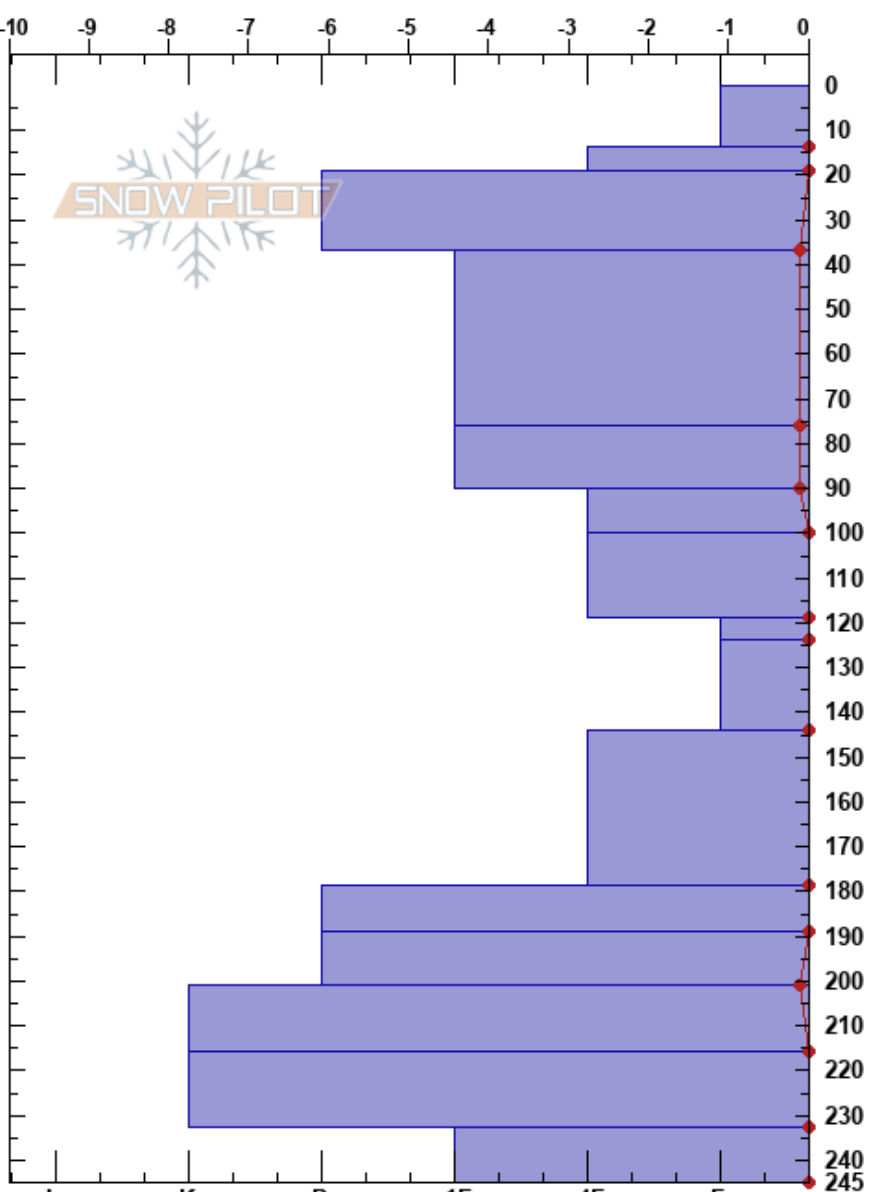

Co-ord: 46.40757N, 8.10260E

Sky Cover: CLR

Elevation: 2127 m

Slope Angle:

Precipitation: NO

Aspect:

Wind Loading:

Wind: NW Calm

Specifics: Pit dug in a Ski Area

Height (cm)	Crystal		Moisture	ρ kg/m ³	Stability tests & Layer comments
	Form	Size			
0					
10	○	1	D-M	410.751	
20	○	1	D-M	500.973	
30	●	1	D-M	459.186	
40				475.334	
60	●	1	D-M		
80	●	1	D-M	493.376	
90					
100	○	2	D-M	538.962	
110	○	1-2	D-M	443.516	
120	○	1	D-M	474.996	
130	○	2	D-M	470.583	
140					
150				449.214	
160	● (○)	1-2(1)	D-M		
180	●	1	D-M	471.057	
190	●	1	D-M	439.717	
200					
210	●	1	D-M	472.957	
220	●	1	D-M	486.253	
230					
240	●	1	D-M	568.403	
245					