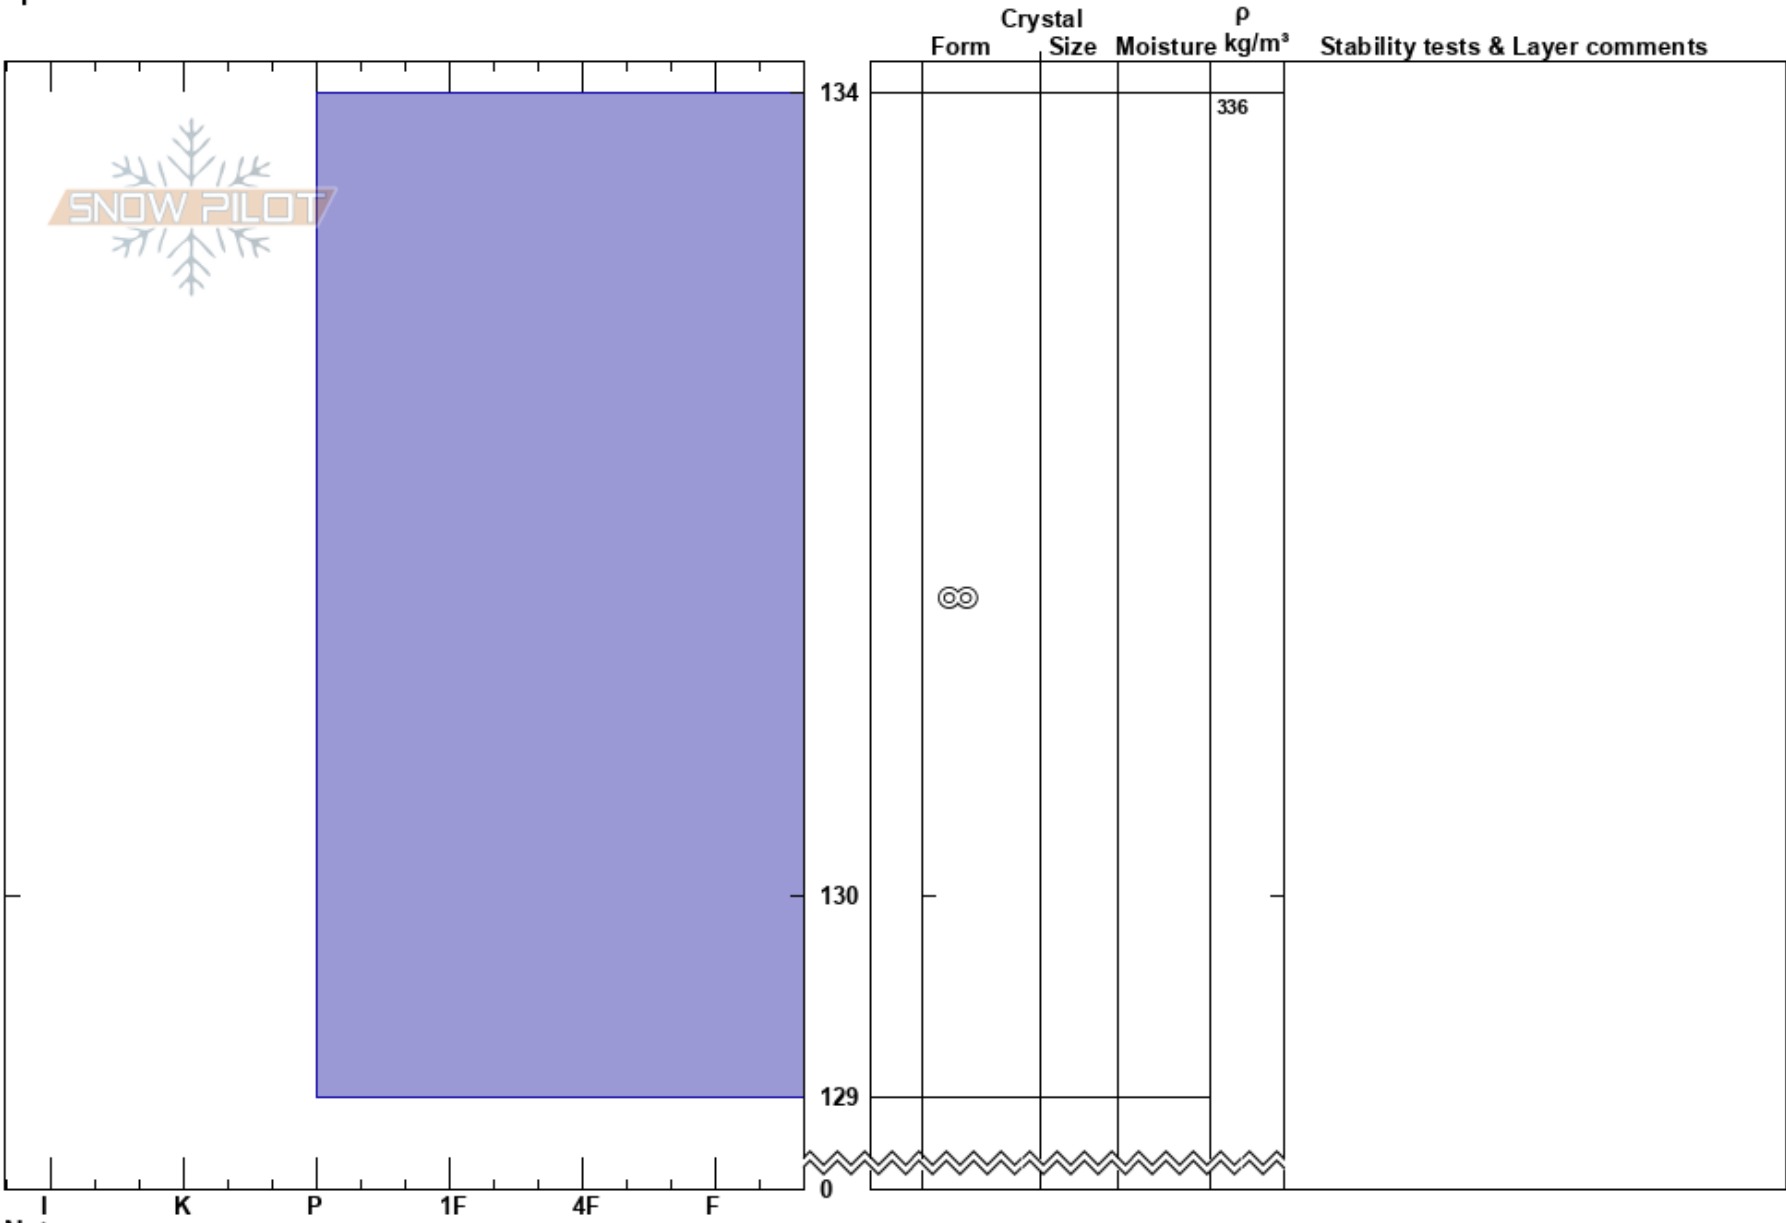

HG_FieldSite
Bridger Range
MT
Elevation: 2247 m
Aspect: E
Specifics:

Madeline Beck
03/25/2022 - 12:15pm
Co-ord: 45.83600N, -110.93384W
Slope Angle: 5°
Wind Loading: no

Stability:
Air Temperature: 3°C
Sky Cover: CLR
Precipitation: NO
Wind: W Calm

HS: 134

Layer Notes:

Notes: