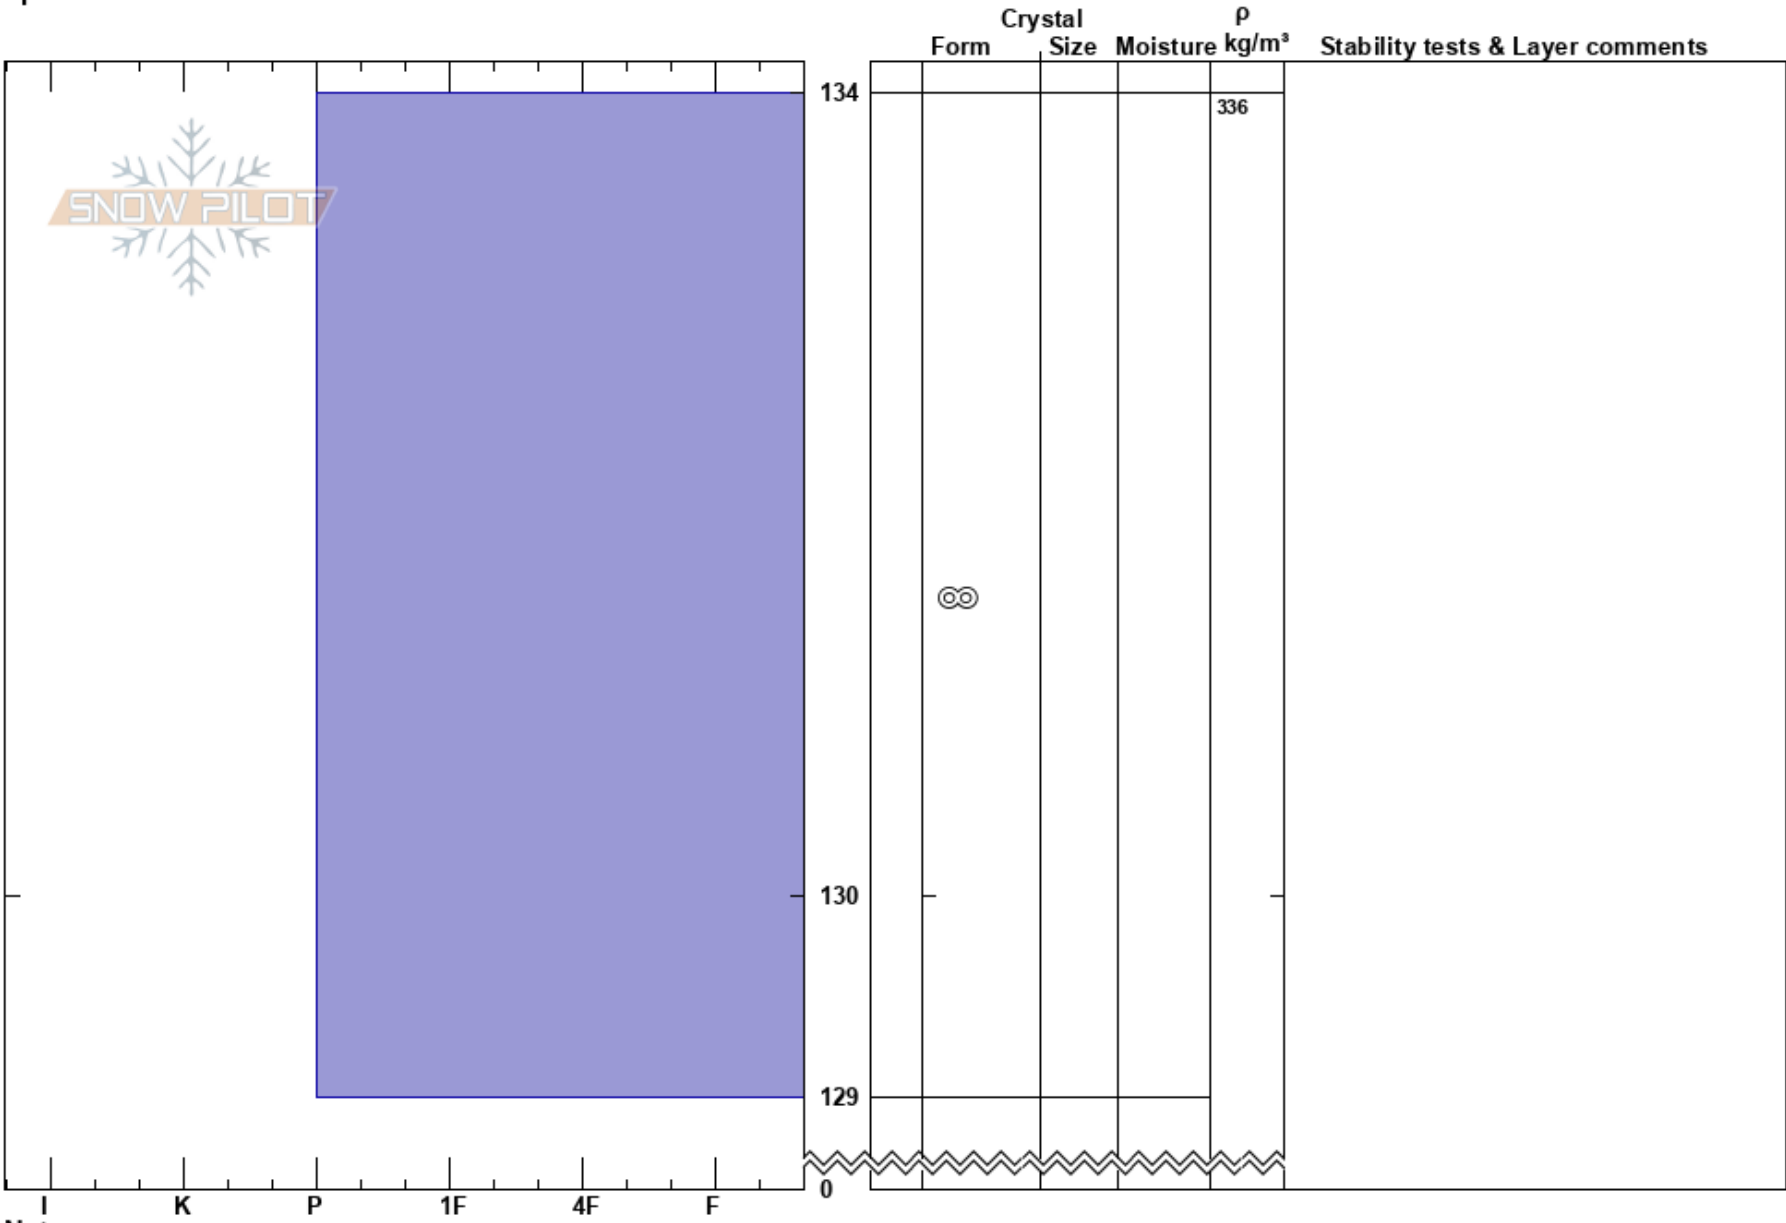

HG_FieldSite
Bridger Range
MT
Elevation: 2247 m
Aspect: E
Specifics:

Madeline Beck
03/25/2022 - 12:15pm
Co-ord: 45.83600N, -110.93384W
Slope Angle: 5°
Wind Loading: no

Stability:
Air Temperature: 3°C
Sky Cover: CLR
Precipitation: NO
Wind: W Calm

HS: 134 Layer Notes:

Notes: