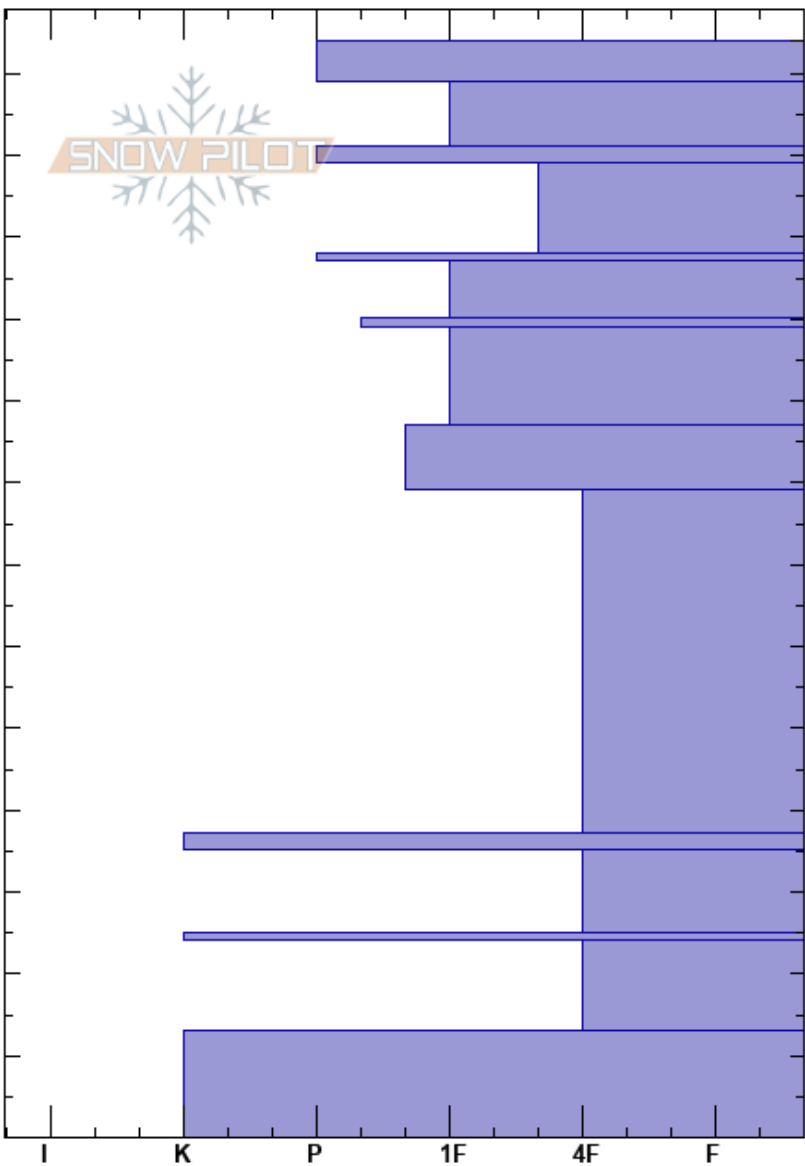

HG_FieldSite
 Bridger Range
 MT
 Elevation: 2247 m
 Aspect: E
 Specifics:

Madeline Beck
 03/25/2022 - 12:15pm
 Co-ord: 45.83600N, -110.93384W
 Slope Angle: 5°
 Wind Loading: no

Stability:
 Air Temperature: 3°C
 Sky Cover: CLR
 Precipitation: NO
 Wind: W Calm

HS: 134 Layer Notes:
 79-37cm: Problematic layer

Elevation (m)	Crystal		Moisture	ρ kg/m³	Stability tests & Layer comments
	Form	Size			
134				336	
130	⊙⊙				
	.	0.3			
120	⊙⊙			352	
	•	0.5		344	
110	⊙⊙			384	
	.	0.5			
100	⊙⊙			384	
90	⊖	1		408	
80	⊖	1		448	
70				416	
60	□	1-2		392	
50				416	
40	⊙⊙			408	
30	□	2		336	
20	⊙⊙			464	
	□ (^)	4 (4)		404	
10	⊙⊙			408	
0				408	