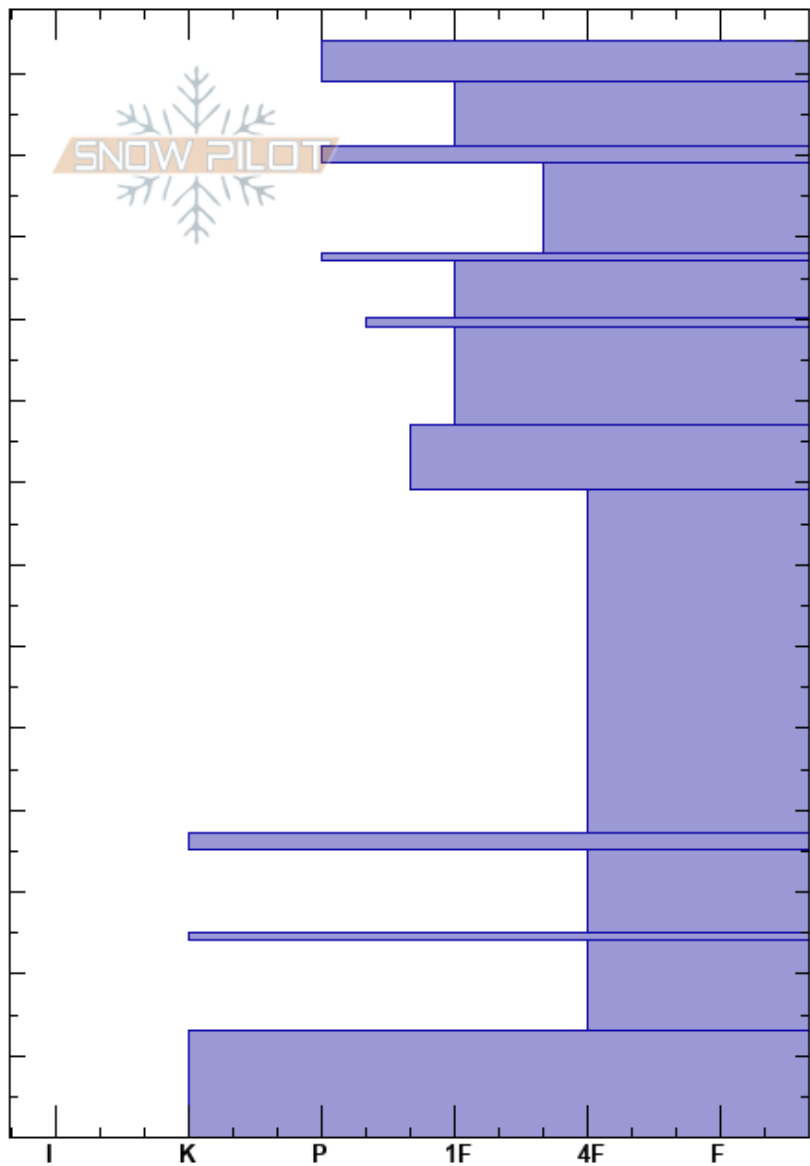

HG_FieldSite
 Bridger Range
 MT
 Elevation: 2247 m
 Aspect: E
 Specifics:

Madeline Beck
 03/25/2022 - 12:15pm
 Co-ord: 45.83600N, -110.93384W
 Slope Angle: 5°
 Wind Loading: no

Stability: HS: 134 Layer Notes:
 Air Temperature: 3°C 79-37cm: Problematic layer
 Sky Cover: CLR
 Precipitation: NO
 Wind: W Calm

Crystal Form	Crystal Size	Moisture	ρ kg/m ³	Stability tests & Layer comments
			336	
⊙⊙				
.	0.3		352	
⊙⊙			344	
•	0.5			
⊙⊙			384	
.	0.5			
⊙⊙			384	
⊖	1		408	
⊖	1		448	
			416	
□	1-2		392	
			416	
⊙⊙			408	
□	2		336	
⊙⊙				
□ (^)	4 (4)		464	
⊙⊙			404	
			408	