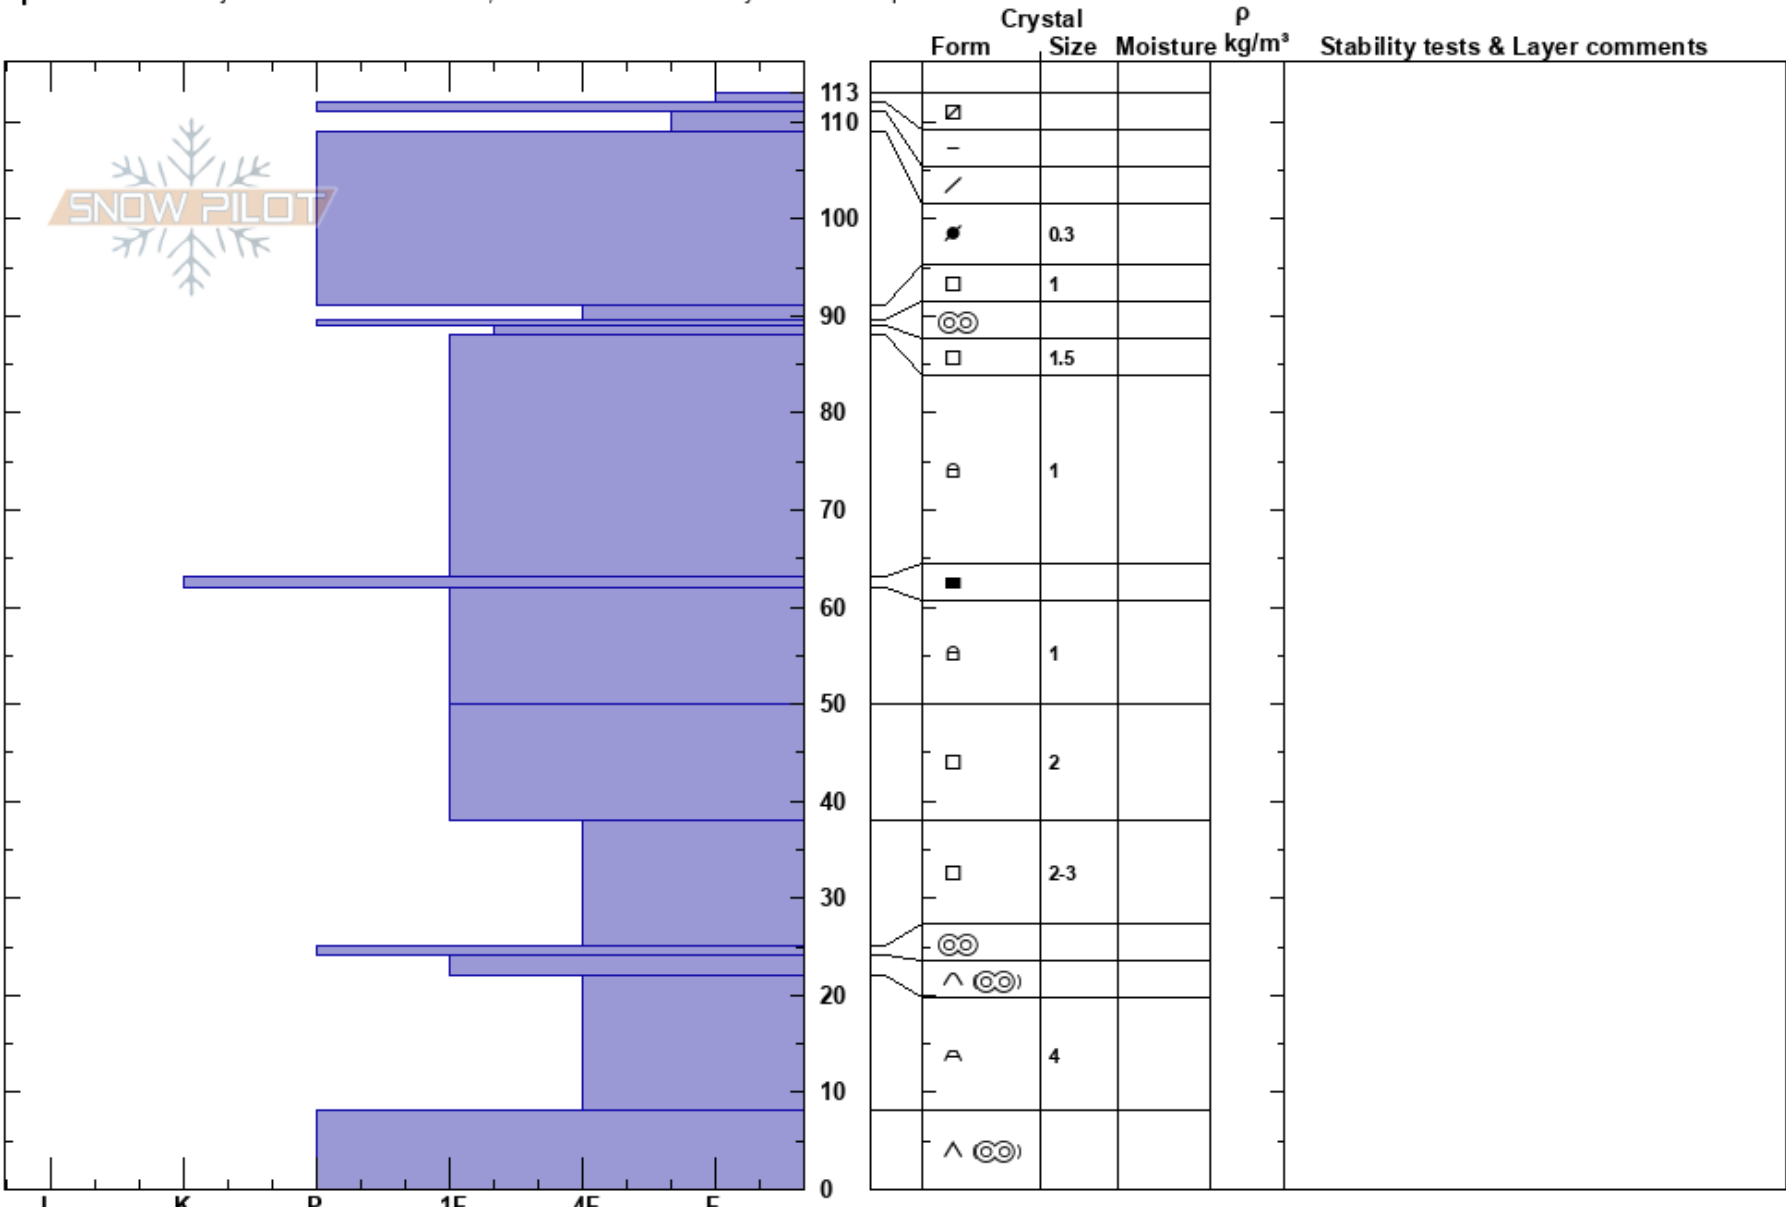

Three Bowls, Center
 Chugach Range
 AK
 Elevation: 3993 ft
 Aspect: W
 Specifics: Pit is adjacent to avalanche: crown; Recent avalanche activity on similar slopes

Trip Kinney
 03/30/2022 - 1:00pm
 Co-ord: 61.24274N, -149.42456W
 Slope Angle: 35°
 Wind Loading: previous

Stability:
 Air Temperature: -3°C
 Sky Cover: FEW
 Precipitation: NO
 Wind: N Light Breeze

HS: 113
 PF: 5
 PS: 0
 89-88cm: Problematic layer

Notes: