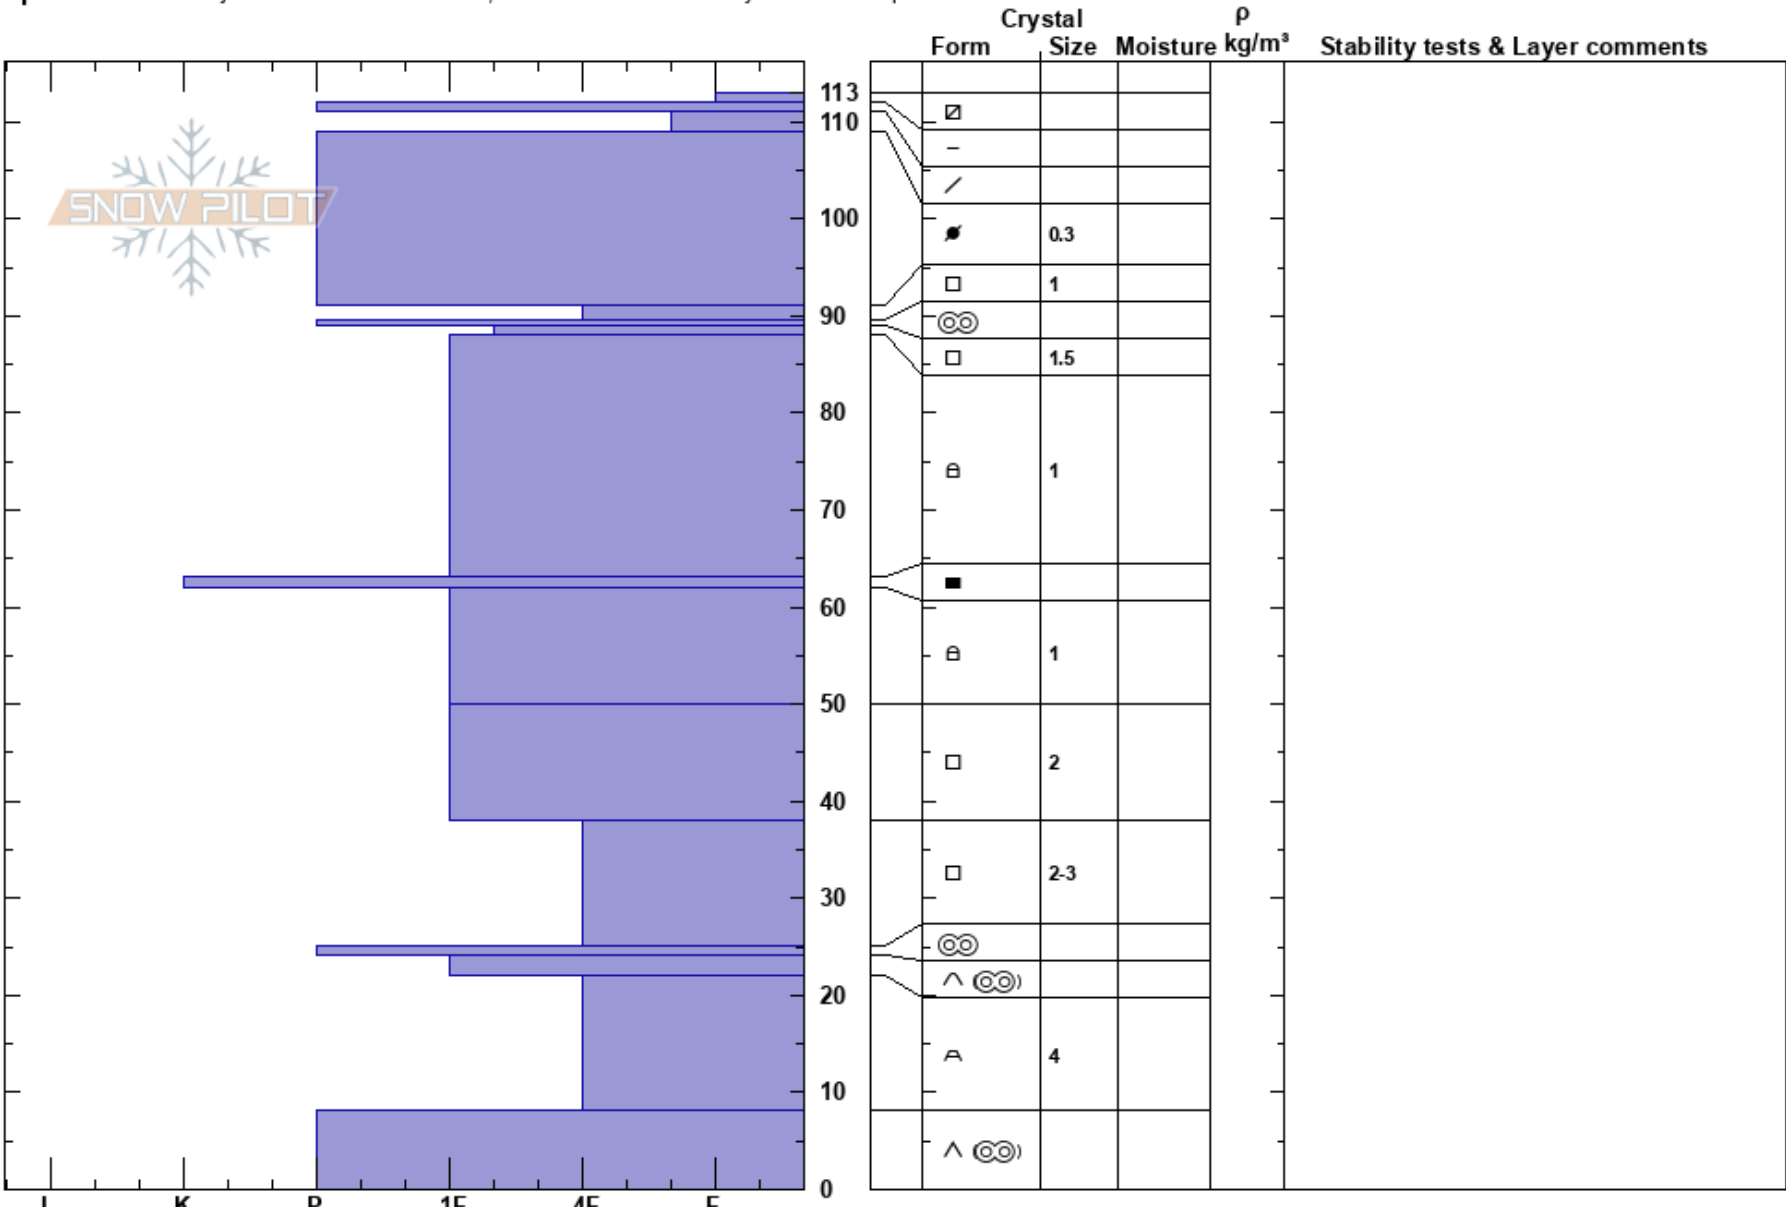

Three Bowls, Center
 Chugach Range
 AK
 Elevation: 3993 ft
 Aspect: W
 Specifics: Pit is adjacent to avalanche: crown; Recent avalanche activity on similar slopes

Trip Kinney
 03/30/2022 - 1:00pm
 Co-ord: 61.24274N, -149.42456W
 Slope Angle: 35°
 Wind Loading: previous

Stability:
 Air Temperature: -3°C
 Sky Cover: FEW
 Precipitation: NO
 Wind: N Light Breeze
 HS: 113
 PF: 5
 PS: 0
 89-88cm: Problematic layer

Notes: