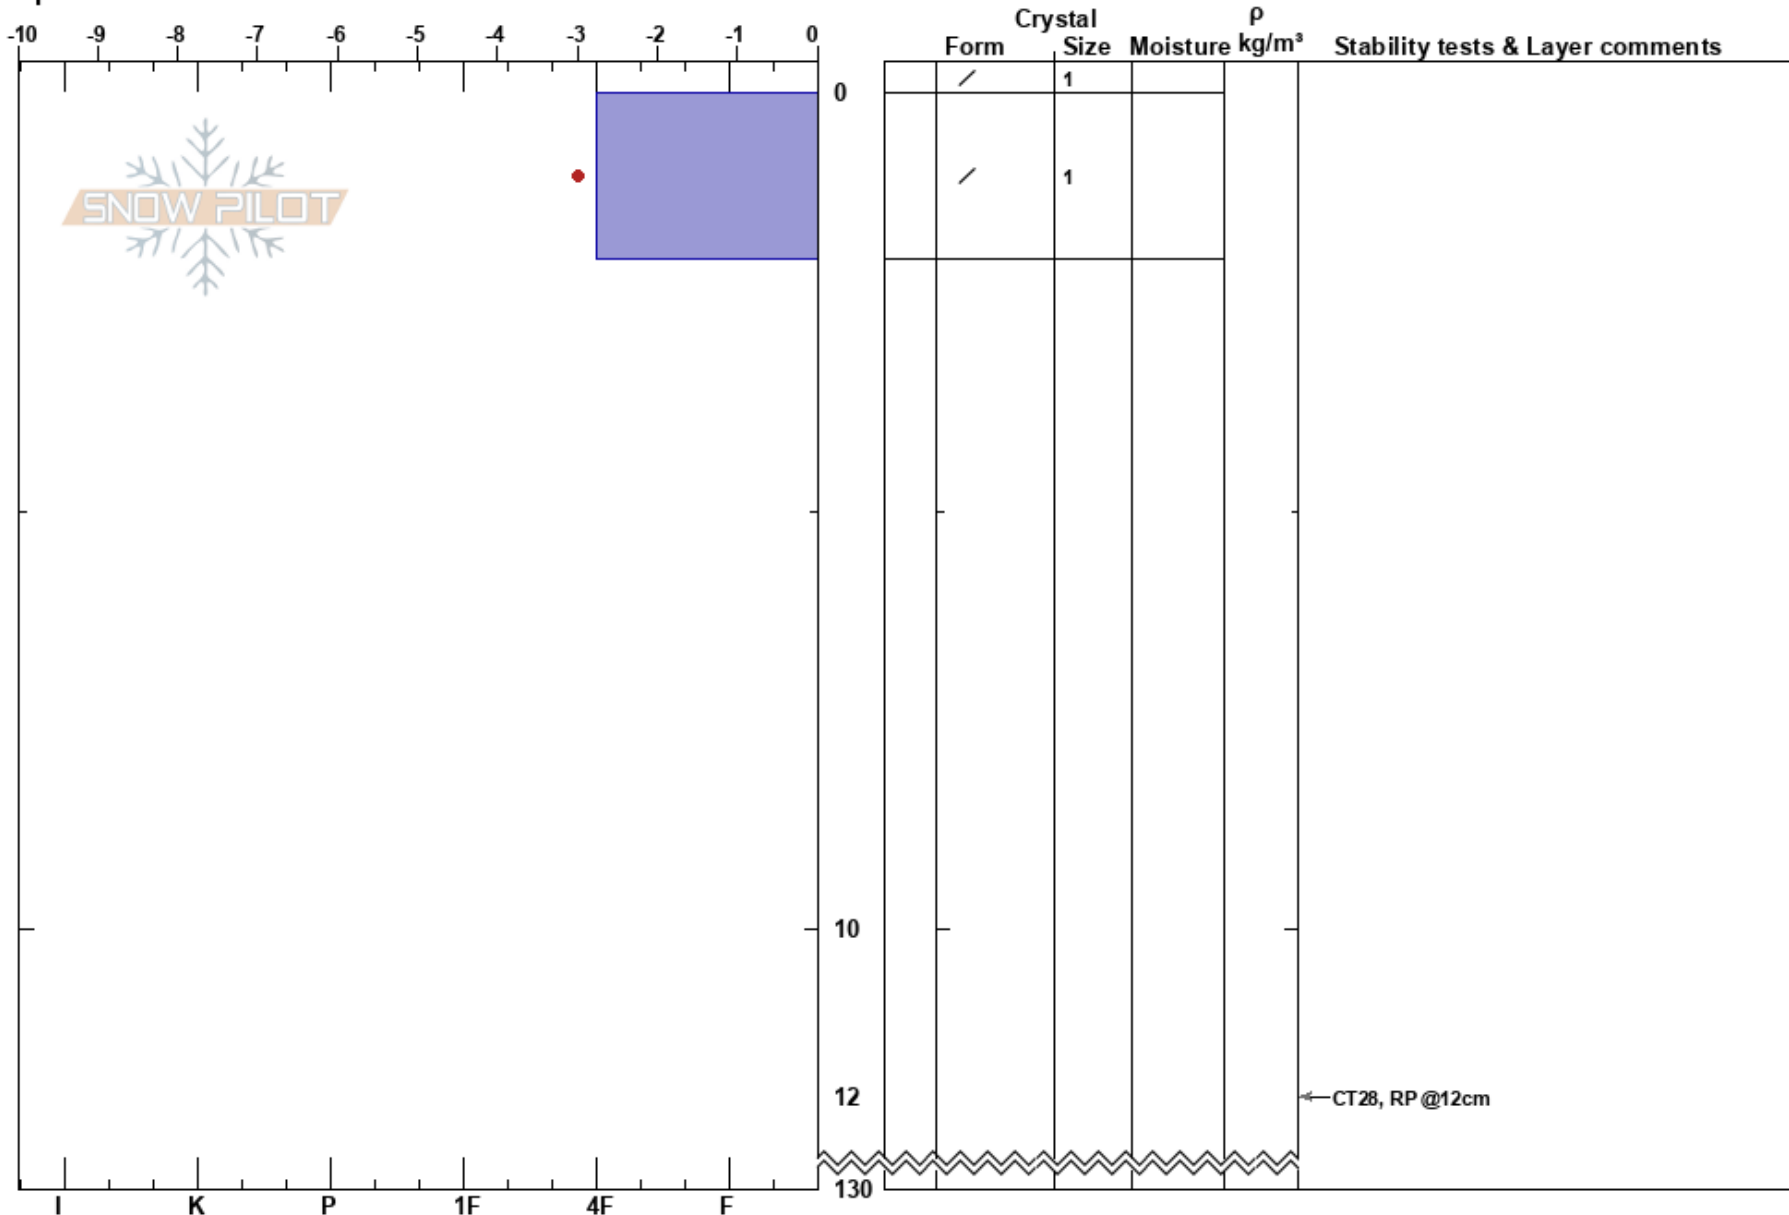

Baker - Squak Glacier
 North Cascades, West
 WA
 Elevation: 7569 ft
 Aspect: S
 Specifics:

Mike Elges
 03/29/2022 - 10:00am
 Co-ord: 48.75227N, -121.82183E
 Slope Angle: 20°
 Wind Loading: no

Stability: **HS: 130** **Layer Notes:**
 Air Temperature: 5°C **PF: 6**
 Sky Cover: FEW **PS: 2**
 Precipitation: NO
 Wind: NE Light Breeze