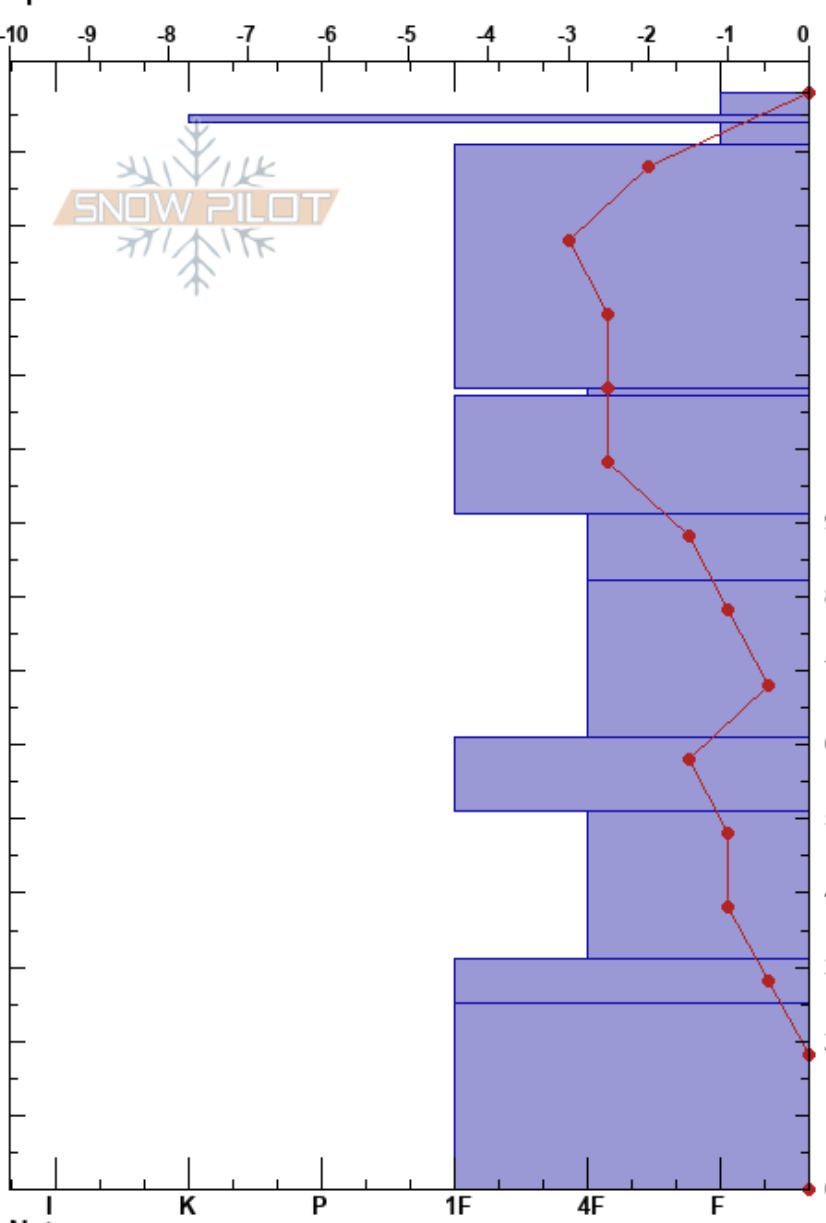

Lab #7 - Grizzly  
 Wasatch Range  
 UT  
 Elevation: 2954 m  
 Aspect: NW  
 Specifics:

CLAUDIA WIESE  
 03/25/2022 - 3:15pm  
 Co-ord: 40.59471N, -111.61536W  
 Slope Angle: 13°  
 Wind Loading:

Stability: HS: 148  
 Air Temperature: 11°C  
 Sky Cover: SCT  
 Precipitation: NO  
 Wind: Light Breeze  
 Layer Notes: PF: 10 25-0cm: Problematic layer  
 PS: 3

Form	Crystal Size	Moisture	$\rho$ kg/m <sup>3</sup>	Stability tests & Layer comments
.	2-3		260	
-				
• (∩)	1		262	
			288	
• (∩)	1		332	
∩	1		334	
.	1		333	
⊖	2-3		340	
			331	
⊖	1-2		390	
⊖	2-3		350	
			352	
^	4-6		380	
^	4-6		351	← CT23, Q1 @25cm PWL from Fall
			344	
				↙ ECTX