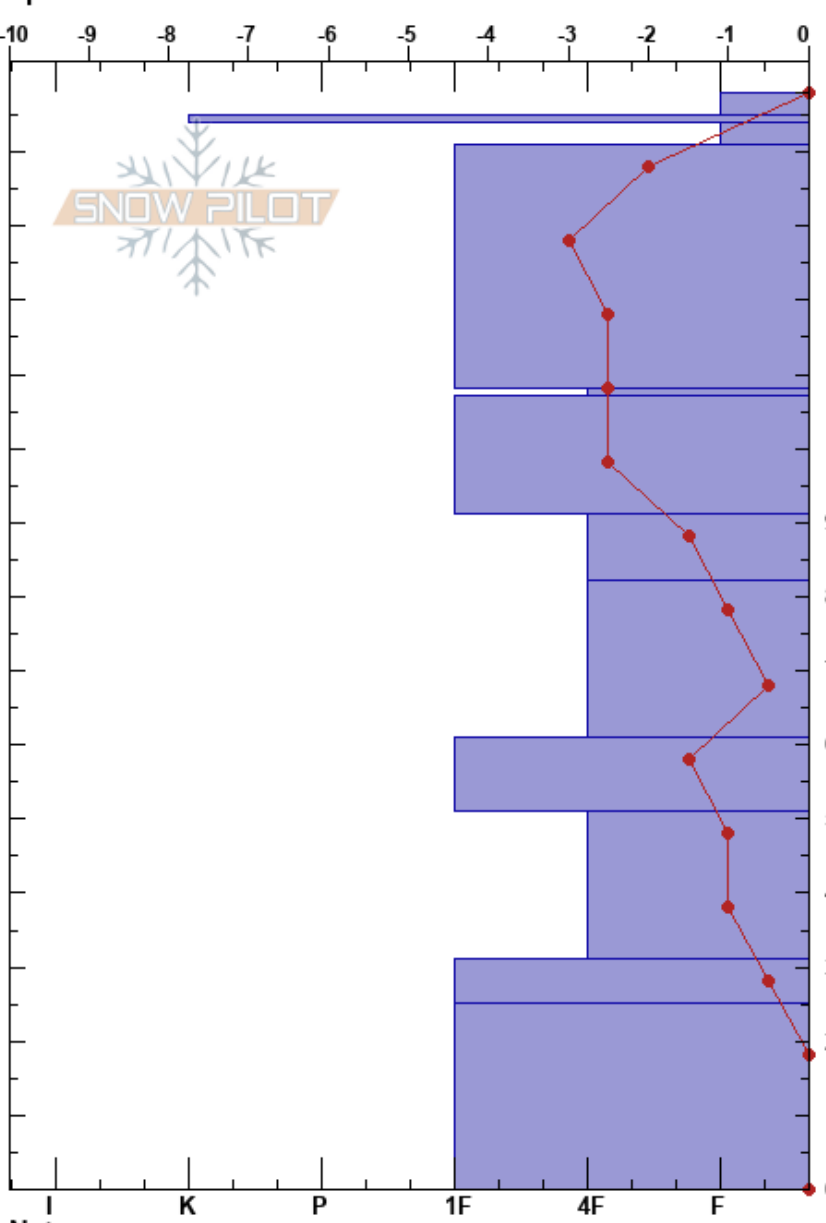

Lab #7 - Grizzly
 Wasatch Range
 UT
 Elevation: 2954 m
 Aspect: NW
 Specifics:

CLAUDIA WIESE
 03/25/2022 - 3:15pm
 Co-ord: 40.59471N, -111.61536W
 Slope Angle: 13°
 Wind Loading:

Stability: HS: 148
 Air Temperature: 11°C
 Sky Cover: SCT
 Precipitation: NO
 Wind: Light Breeze
 Layer Notes: PF: 10 25-0cm: Problematic layer
 PS: 3

Elevation (m)	Crystal		Moisture (kg/m³)	ρ (kg/m³)	Stability tests & Layer comments
	Form	Size			
148	•	2-3		260	
140	-				
130	• (∩)	1		262	
120	• (∩)	1		288	
110	∩	1		332	
100	•	1		334	
90	∅	2-3		333	
80	∅	1-2		340	
70	∅	2-3		331	
60	∧	4-6		390	
50	∧	4-6		350	
40	∧	2-4		352	
30	∧	4-6		380	
25	∧	2-4		351	← CT23, Q1 @25cm PWL from Fall
20				344	
0					↙ ECTX