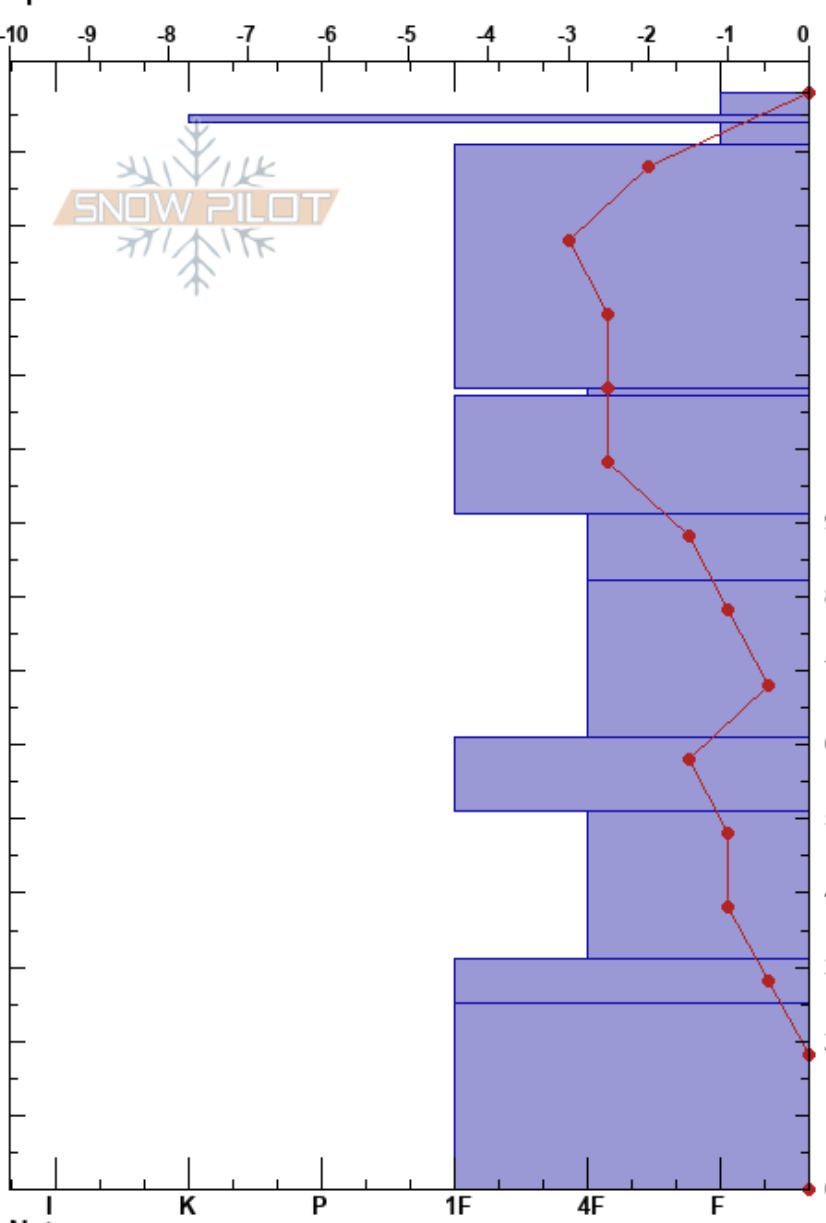

Lab #7 - Grizzly
 Wasatch Range
 UT
 Elevation: 2954 m
 Aspect: NW
 Specifics:

CLAUDIA WIESE
 03/25/2022 - 3:15pm
 Co-ord: 40.59471N, -111.61536W
 Slope Angle: 13°
 Wind Loading:

Stability: HS: 148 Layer Notes:
 Air Temperature: 11°C PF: 10 25-0cm: Problematic layer
 Sky Cover: SCT PS: 3
 Precipitation: NO
 Wind: Light Breeze

Elevation (m)	Crystal		Moisture (kg/m³)	ρ (kg/m³)	Stability tests & Layer comments
	Form	Size			
148	•	2-3		260	
140	-				
130	• (∩)	1		262	
120	• (∩)	1		288	
110	∩	1		332	
100	•	1		334	
90	∅	2-3		333	
80	∅	1-2		340	
70	∅	2-3		331	
60	∧	4-6		390	
50	∧	4-6		350	
40	∧	2-4		352	
30	∧	2-4		380	
25				351	← CT23, Q1 @25cm PWL from Fall
20				344	
0					↙ ECTX