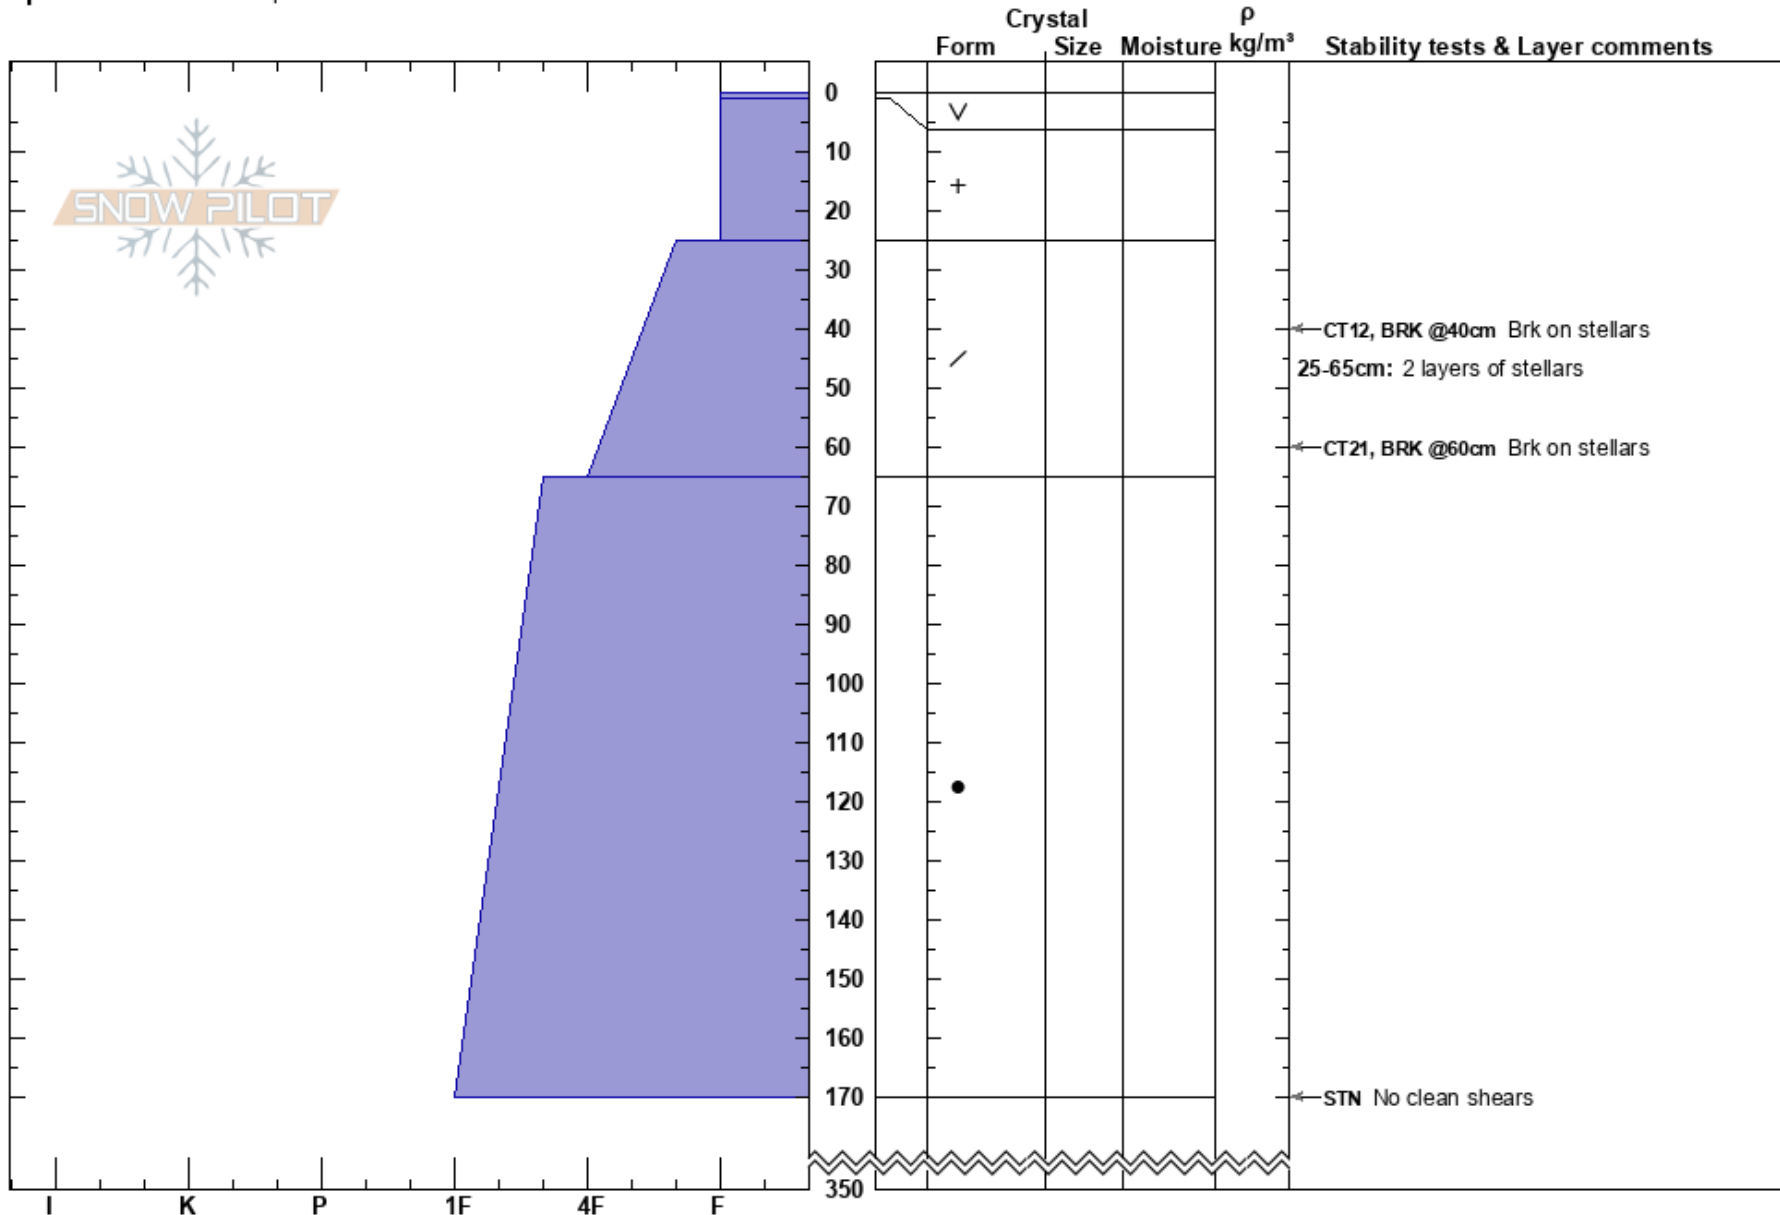

Kink Ass
 Chugach Range
 AK
 Elevation: 3724 ft
 Aspect:
 Specifics: We skied slope

Mike Welch
 03/30/2022 - 10:00am
 Co-ord: 61.03994N, -148.77857W
 Slope Angle: 20°
 Wind Loading:

Stability:
 Air Temperature: 1°C
 Sky Cover: CLR
 Precipitation: NO
 Wind:
 HS: 350
 PF: 40
 PS: 20
 25-65cm: 2 layers of stellars