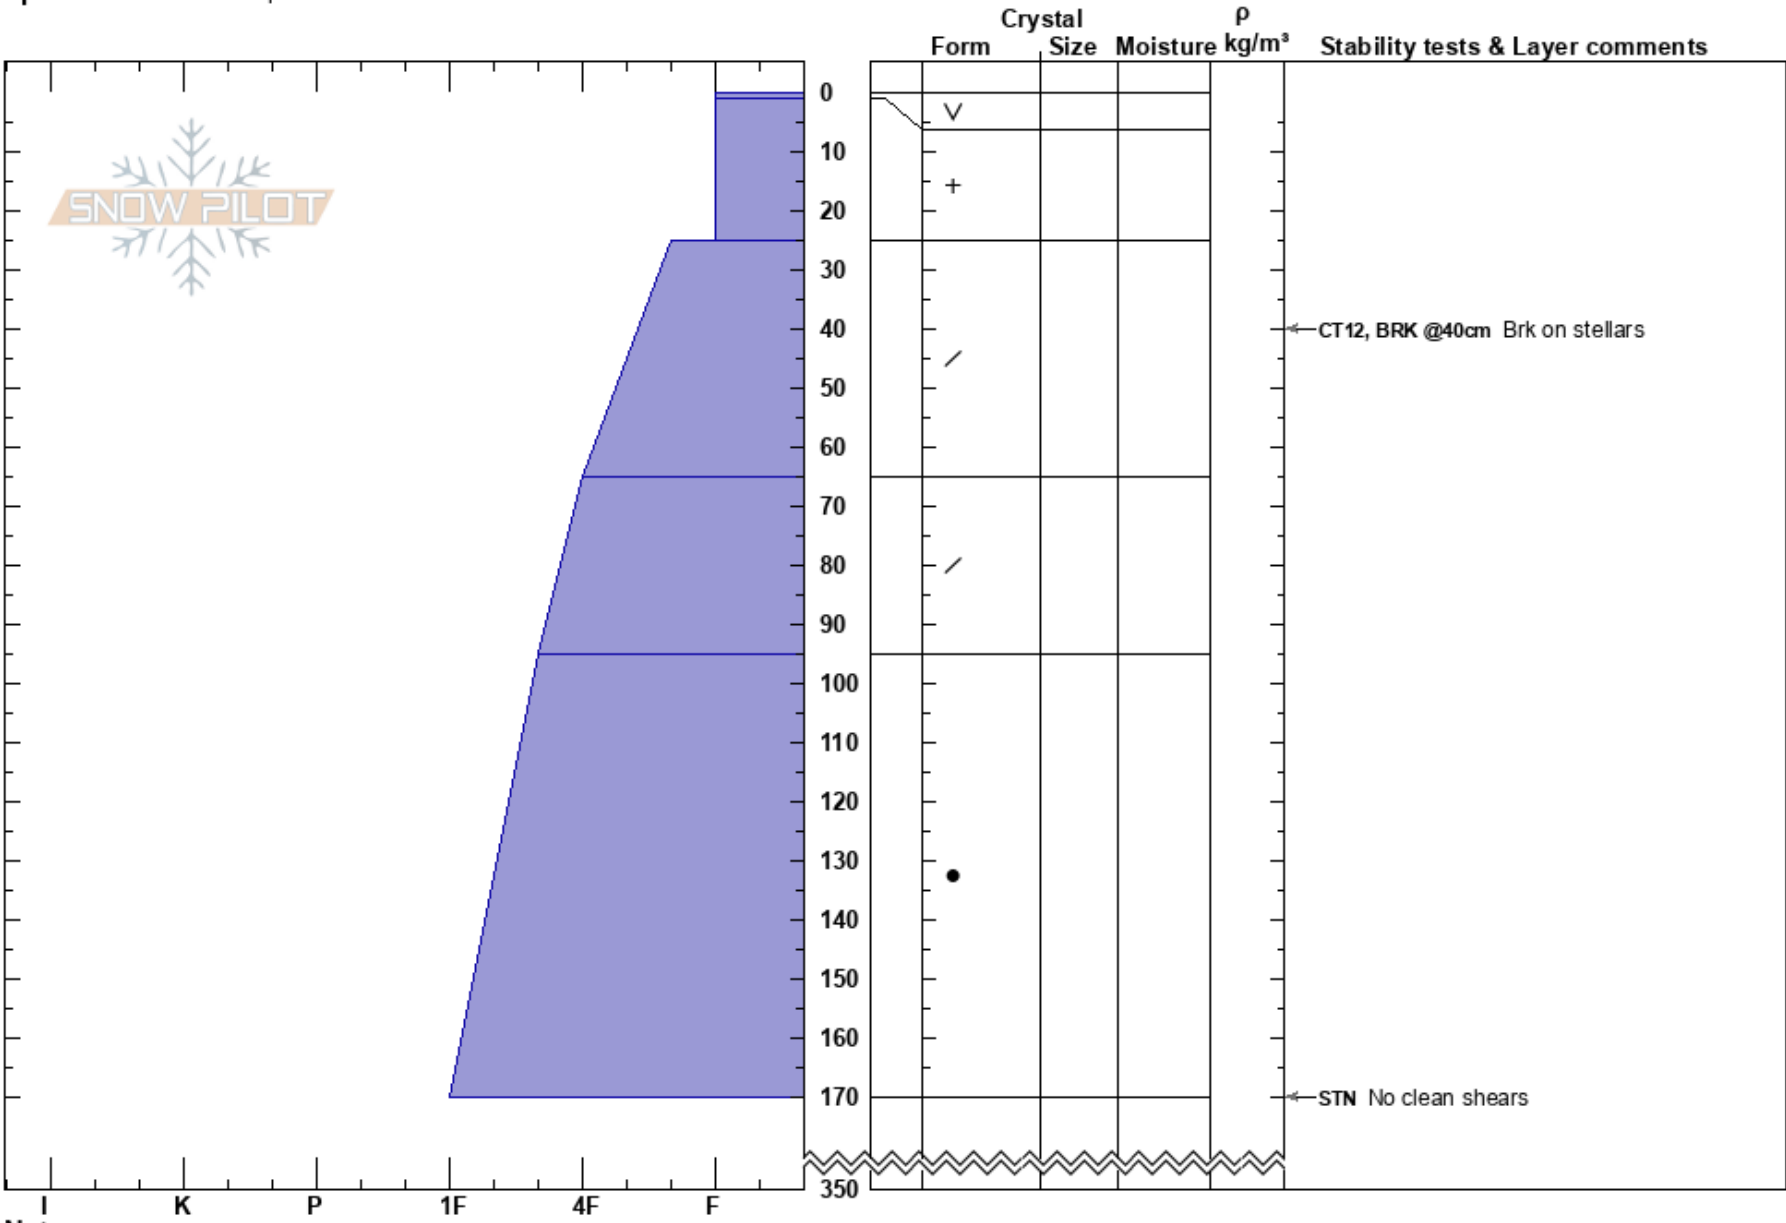

Kink Ass
 Chugach Range
 AK
 Elevation: 3724 ft
 Aspect:
 Specifics: We skied slope

Mike Welch
 03/30/2022 - 10:00am
 Co-ord: 61.03994N, -148.77857W
 Slope Angle: 20°
 Wind Loading:

Stability:
 Air Temperature: 1°C
 Sky Cover: CLR
 Precipitation: NO
 Wind:

HS: 350
 PF: 40
 PS: 20

Layer Notes:

Notes: