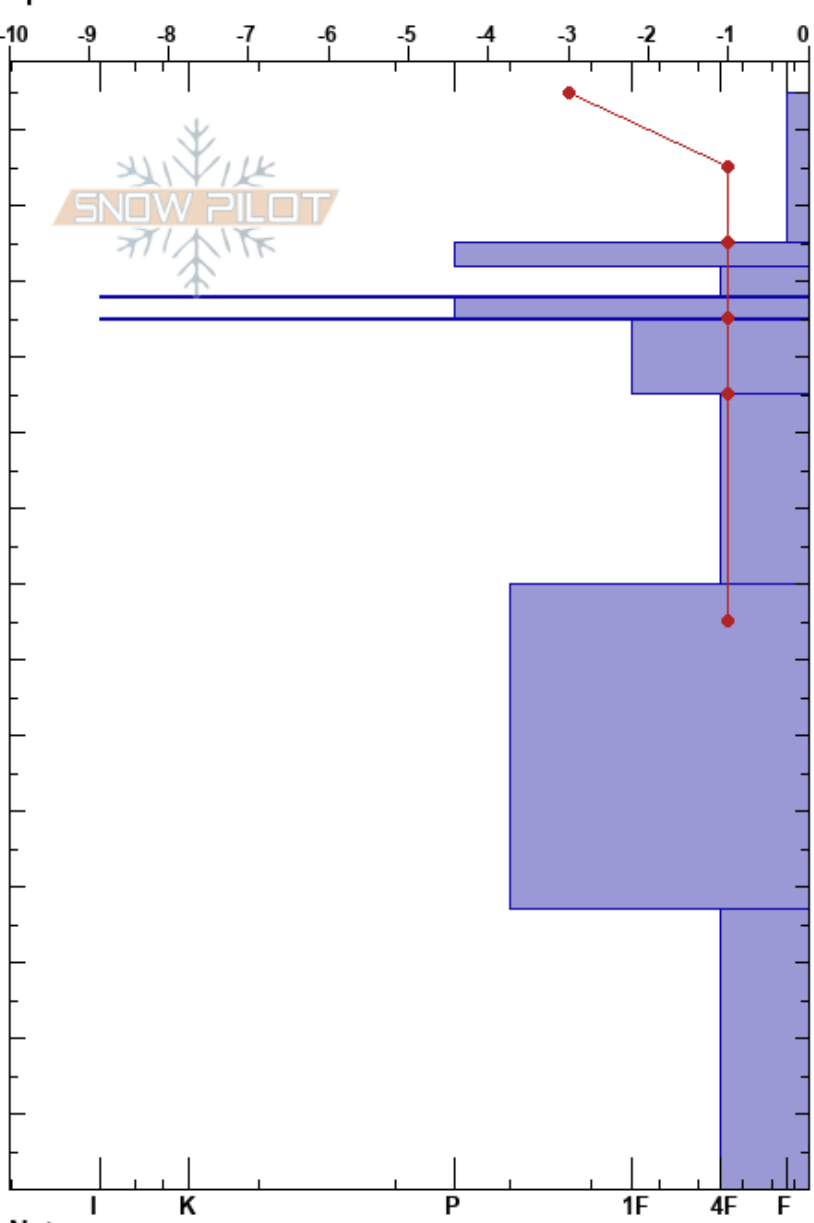

Woodland
 Front Range
 CO
 Elevation: 10700 ft
 Aspect: N
 Specifics:

Ian Fowler
 03/30/2022 - 12:00pm
 Co-ord: 13S 445479W 4423365N
 Slope Angle: 10°
 Wind Loading: yes

Stability:
 Air Temperature: -5°C
 Sky Cover: SCT
 Precipitation: NO
 Wind: NW Light Breeze

HS: 145
 PF: 40
 PS: 10
 105-80cm: Problematic layer

Elevation (m)	Crystal		Moisture	ρ kg/m³	Stability tests & Layer comments
	Form	Size			
145					
140	+	1			
130	⊕				
120	⊖	0.5			
115	■				
110	●	0.5			
105	■				
100	●	0.5			
95	⊖	1			CT18, RP @95cm CT21, BRK @95cm ECTN26 @95cm
80					
60	●	1			
20	△	2-3			