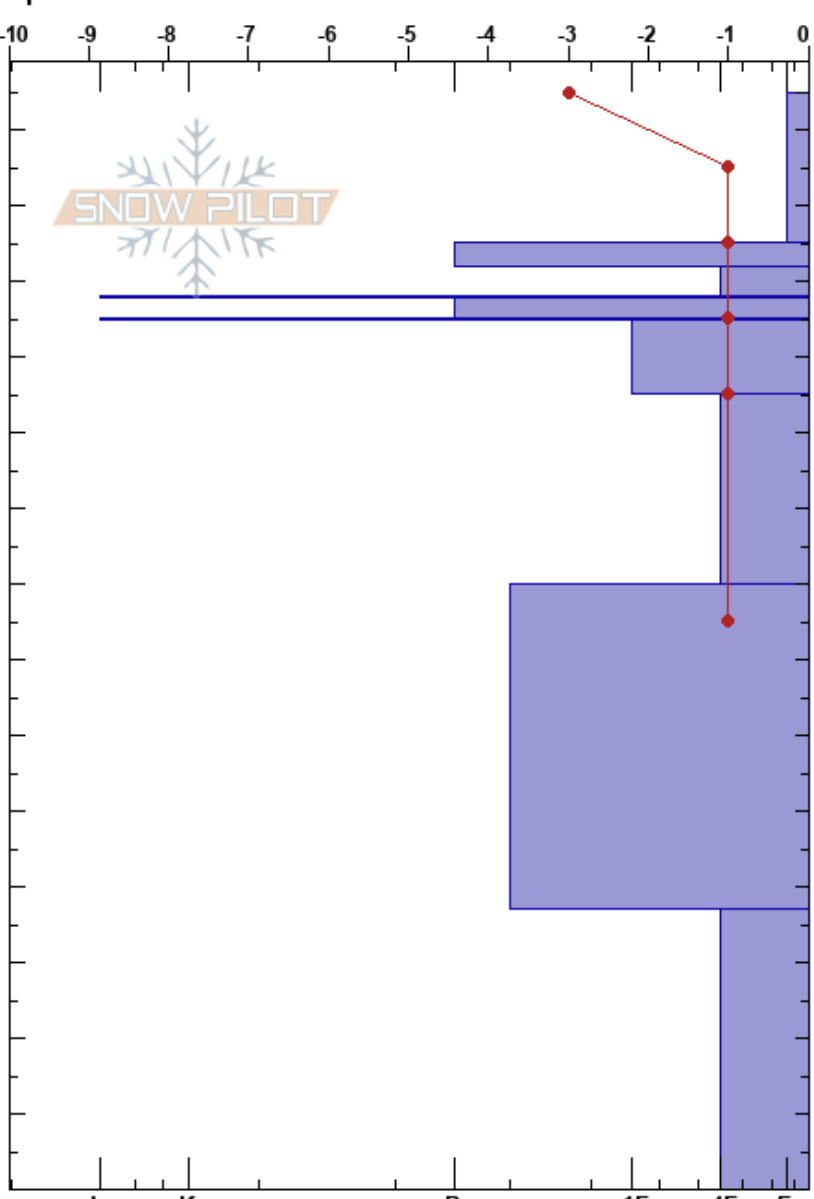

Woodland
 Front Range
 CO
 Elevation: 10700 ft
 Aspect: N
 Specifics:

Ian Fowler
 03/30/2022 - 12:00pm
 Co-ord: 13S 445479W 4423365N
 Slope Angle: 10°
 Wind Loading: yes

Stability:
 Air Temperature: -5°C
 Sky Cover: SCT
 Precipitation: NO
 Wind: NW Light Breeze

HS: 145
 PF: 40 105-80cm: Problematic layer
 PS: 10

Height (cm)	Crystal		ρ kg/m ³	Stability tests & Layer comments
	Form	Size		
145				
140	+	1		
130	⊕			
120	⊖	0.5		
110	●	0.5		
100	●	0.5		
90	⊖	1		CT18, RP @95cm CT21, BRK @95cm ECTN26 @95cm
80				
60	●	1		
20	△	2-3		