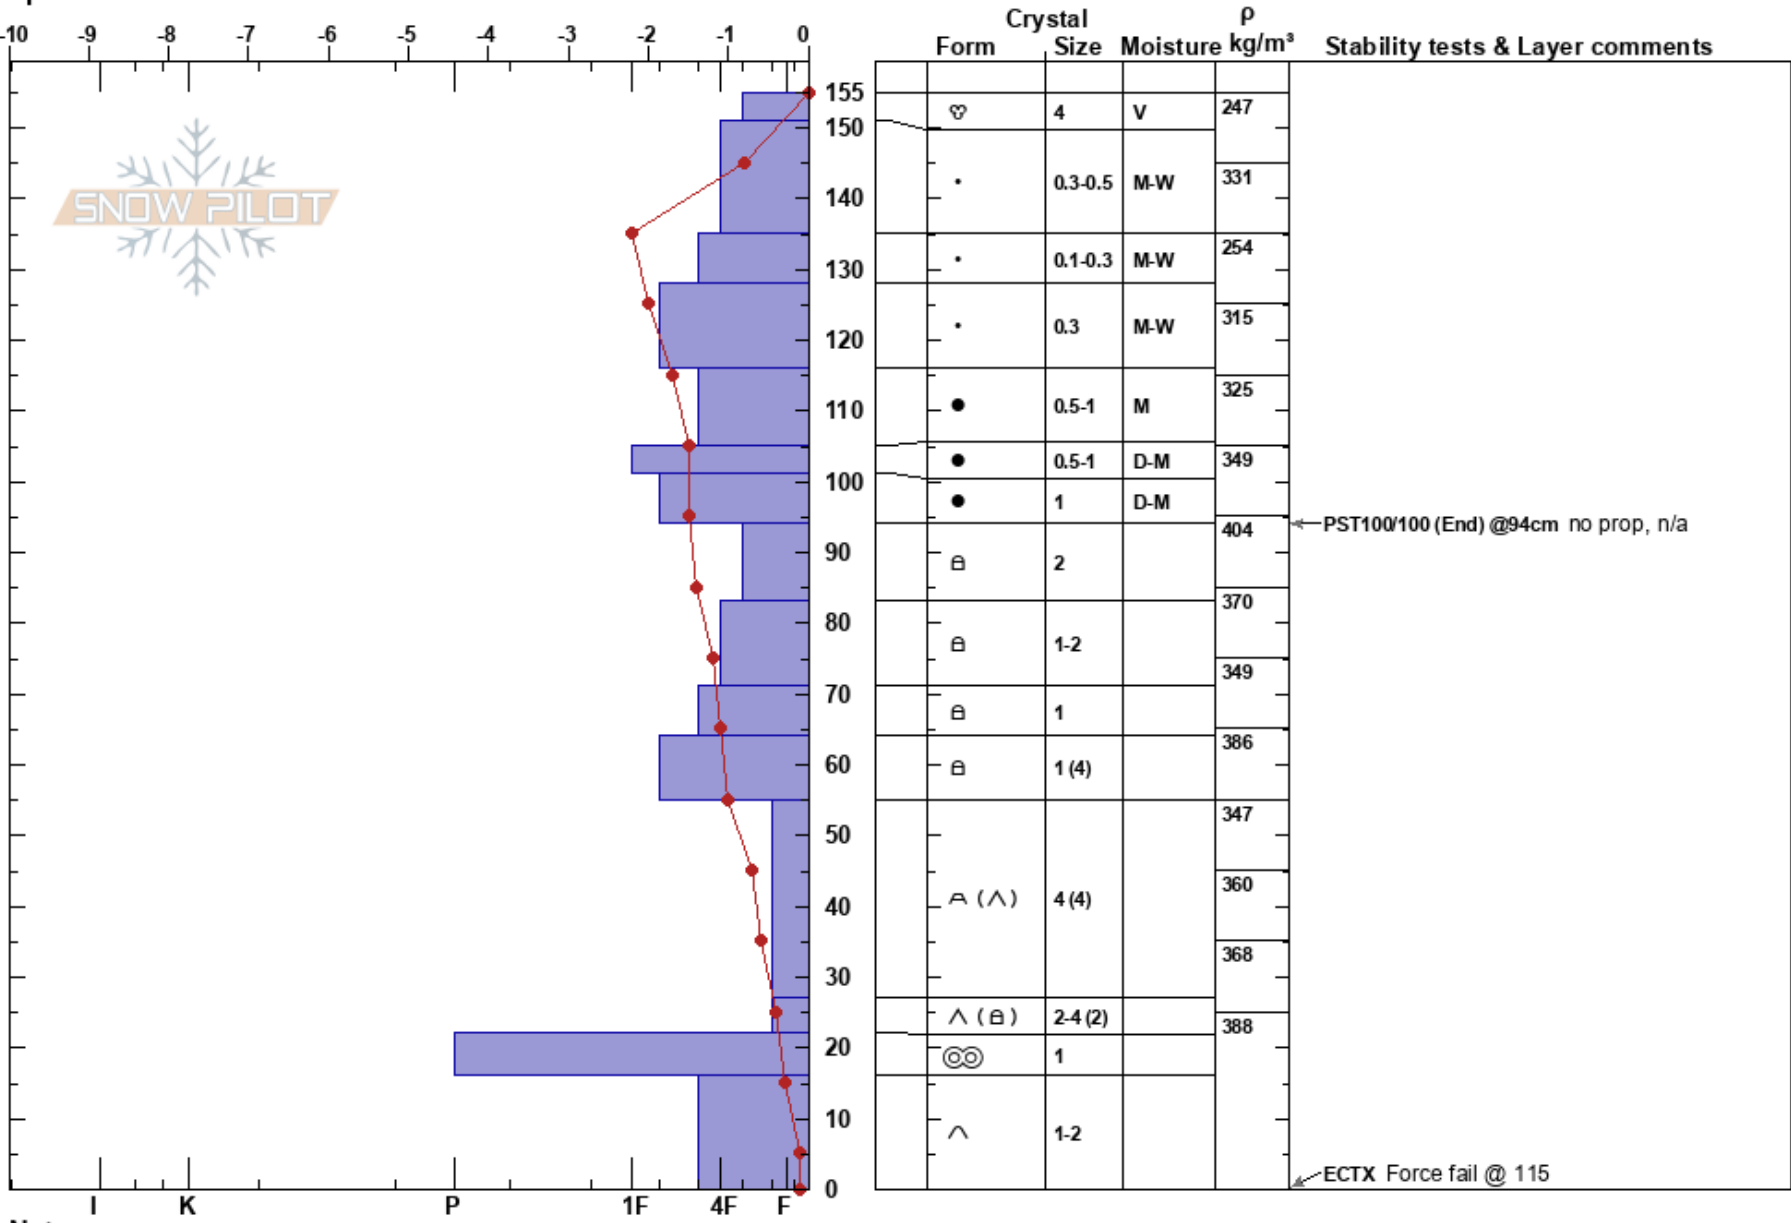

Lab 7  
 Central Wasatch  
 UT  
 Elevation: 9668 ft  
 Aspect: NW  
 Specifics:

Pauline Kneller  
 03/25/2022 - 3:18pm  
 Co-ord: 40.59487N, -111.61570W  
 Slope Angle: 19°  
 Wind Loading: previous

Stability: **Layer Notes:**  
 Air Temperature: 12°C **HS:** 155 **PF:** 22 116-105cm: Problematic layer  
 Sky Cover: CLR **PS:** 7  
 Precipitation: NO  
 Wind: Calm

Notes: Previous wind loading; didn't reach actual ground because ground was covered in flattened trees.