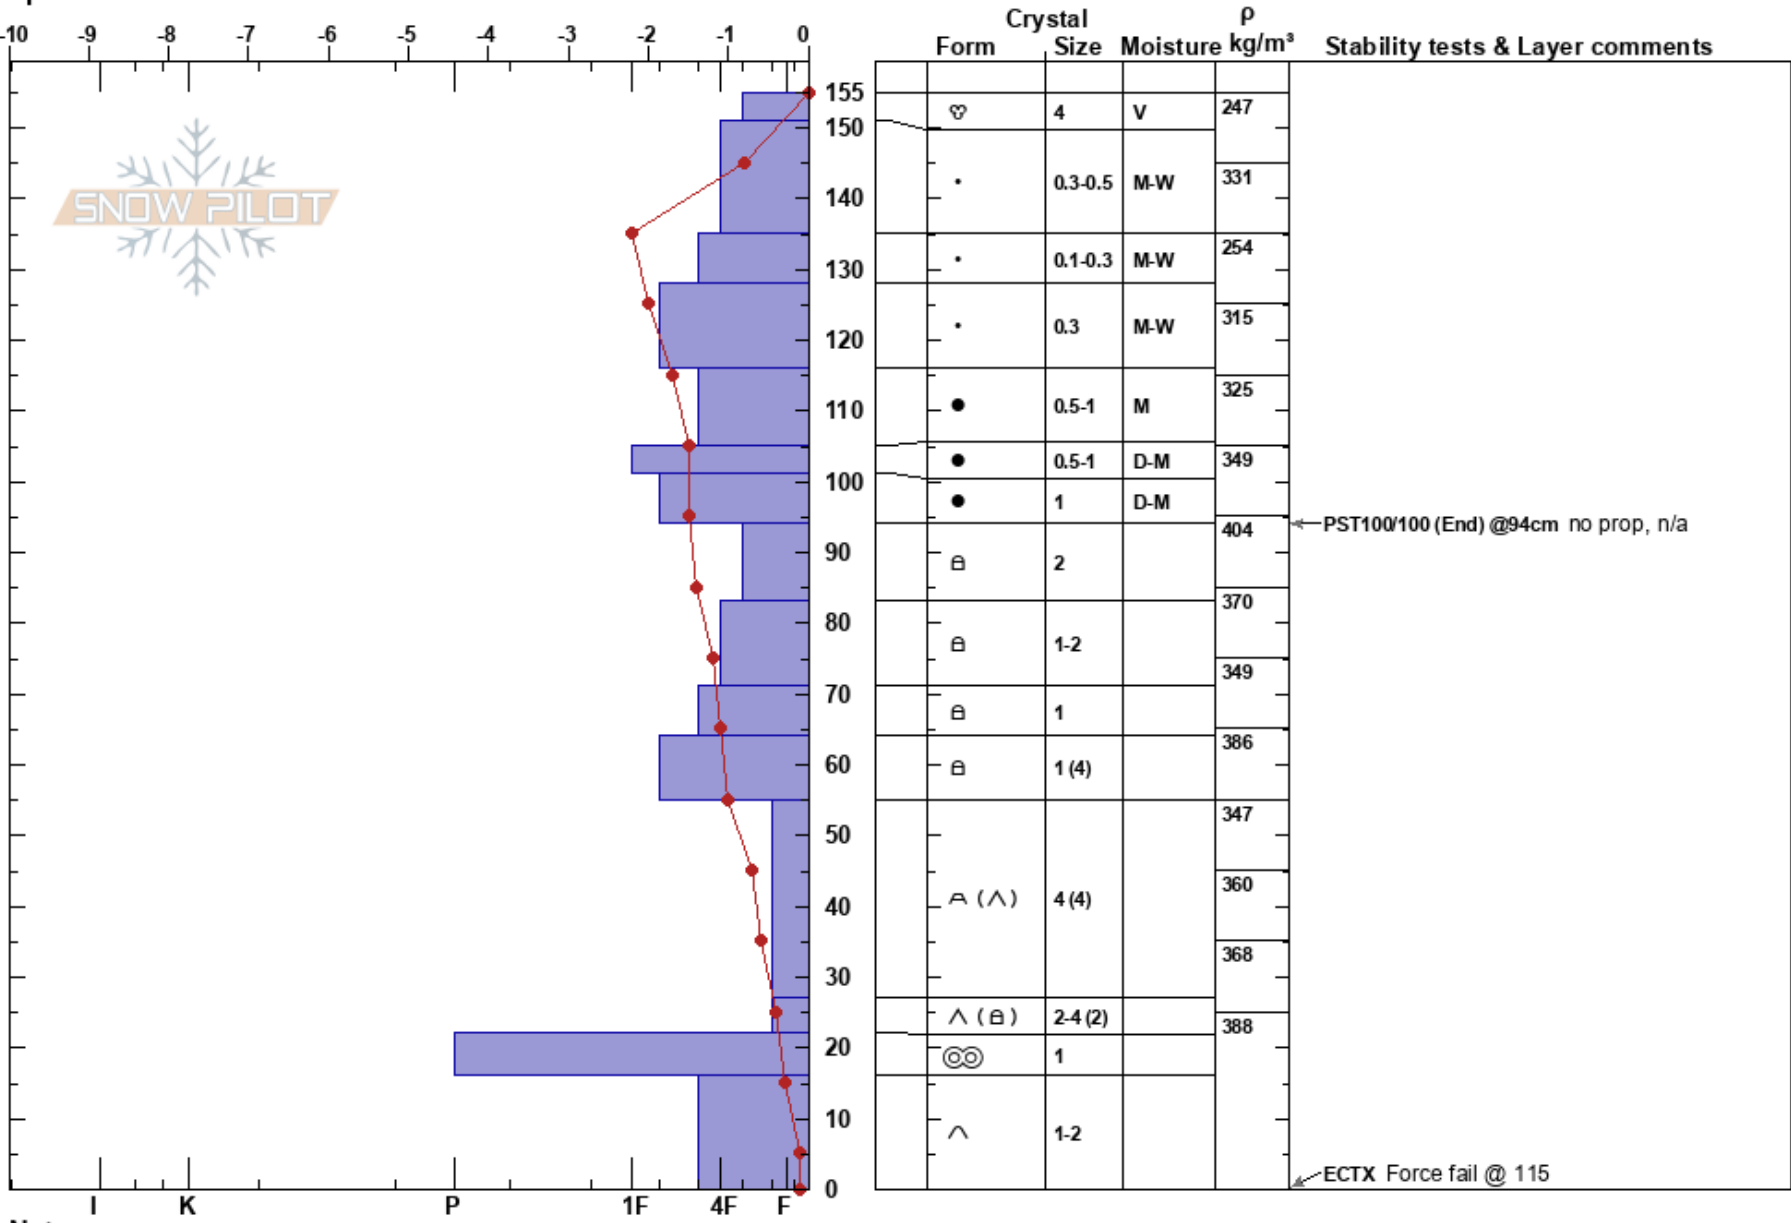

Lab 7
 Central Wasatch
 UT
 Elevation: 9668 ft
 Aspect: NW
 Specifics:

Pauline Kneller
 03/25/2022 - 3:18pm
 Co-ord: 40.59487N, -111.61570W
 Slope Angle: 19°
 Wind Loading: previous

Stability: **Layer Notes:**
 Air Temperature: 12°C **HS:** 155 **PF:** 22 116-105cm: Problematic layer
 Sky Cover: CLR **PS:** 7
 Precipitation: NO
 Wind: Calm

Notes: Previous wind loading; didn't reach actual ground because ground was covered in flattened trees.