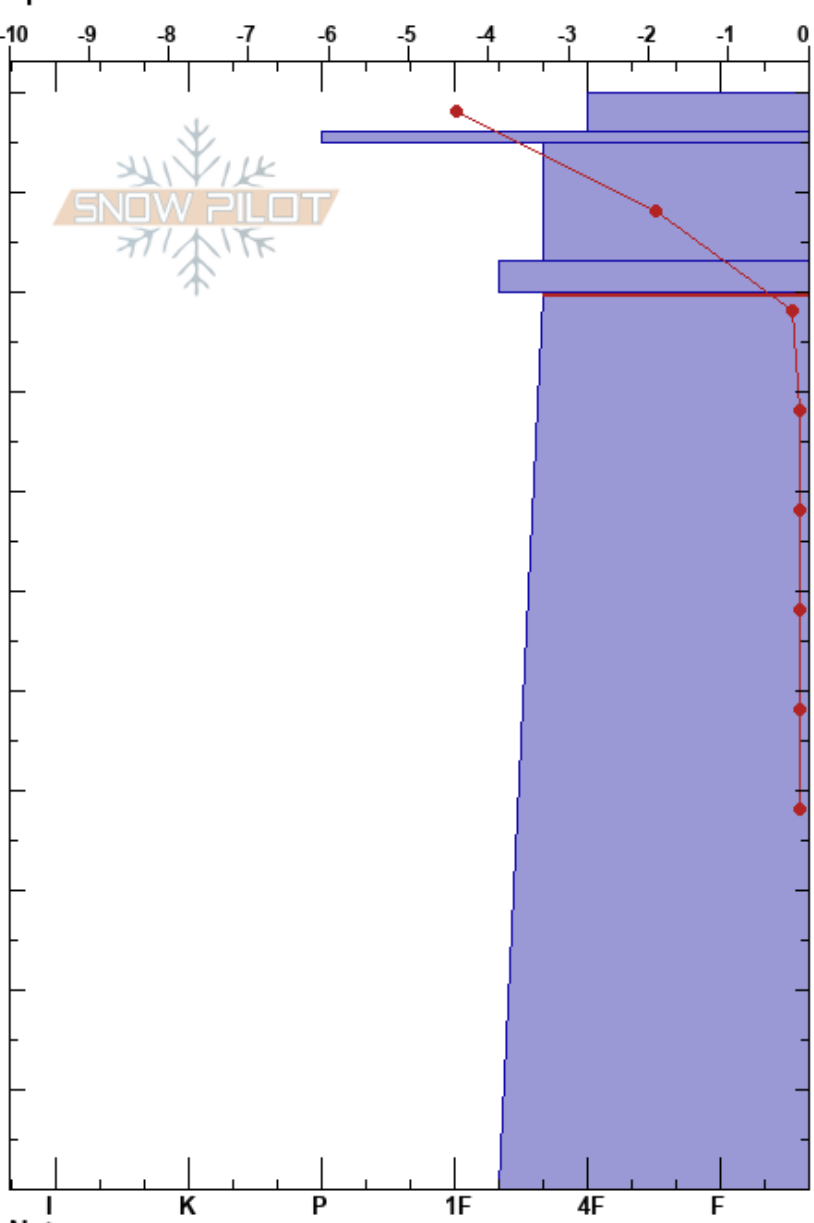

Beaver North Face
 Bear River Range
 UT
 Elevation: 8808 ft
 Aspect: N
 Specifics:

paige pagnucco
 03/30/2022 - 2:00pm
 Co-ord: 41.96444N, -111.55758W
 Slope Angle: 20°
 Wind Loading:

Stability:
 Air Temperature: -0.8°C
 Sky Cover: CLR
 Precipitation: NO
 Wind: NW Light Breeze

HS: 110
 Layer Notes:
 90-0cm: Problematic layer

Height (cm)	Crystal		Moisture	ρ kg/m ³	Stability tests & Layer comments
	Form	Size			
110					
106.5					← CT7, Q2 @106.5cm
100					
95					
90					← ECTN21 @90cm
89					← CT14, Q2 @89cm
80					
70					
60					
50					
40					
30					
20					
10					
0					