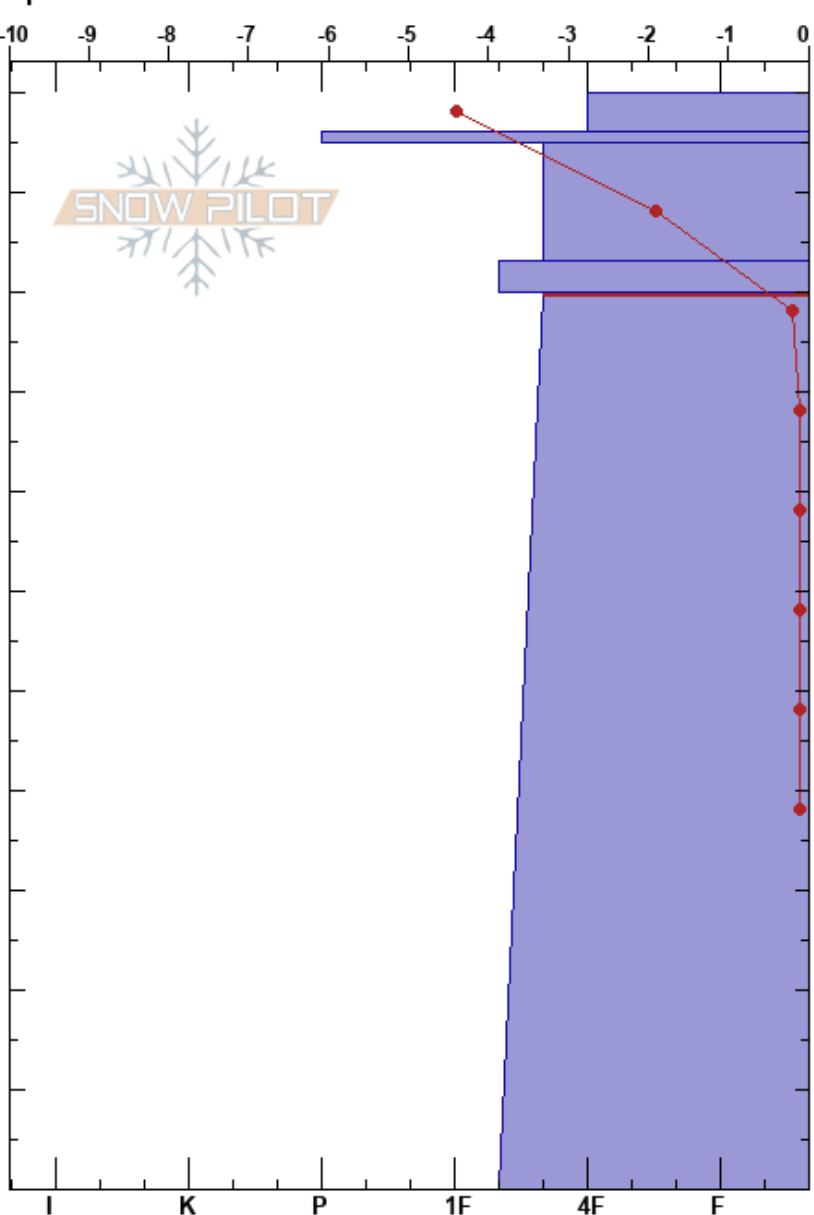

Beaver North Face
 Bear River Range
 UT
 Elevation: 8808 ft
 Aspect: N
 Specifics:

paige pagnucco
 03/30/2022 - 2:00pm
 Co-ord: 41.96444N, -111.55758W
 Slope Angle: 20°
 Wind Loading:

Stability:
 Air Temperature: -0.8°C
 Sky Cover: CLR
 Precipitation: NO
 Wind: NW Light Breeze

HS: 110
 Layer Notes:
 90-0cm: Problematic layer

Height (cm)	Crystal		Moisture	ρ kg/m ³	Stability tests & Layer comments
	Form	Size			
110					
106.5					← CT7, Q2 @106.5cm
100					
90					← ECTN21 @90cm
89					← CT14, Q2 @89cm
80					
70					
60					
50					
40					
30					
20					
10					
0					