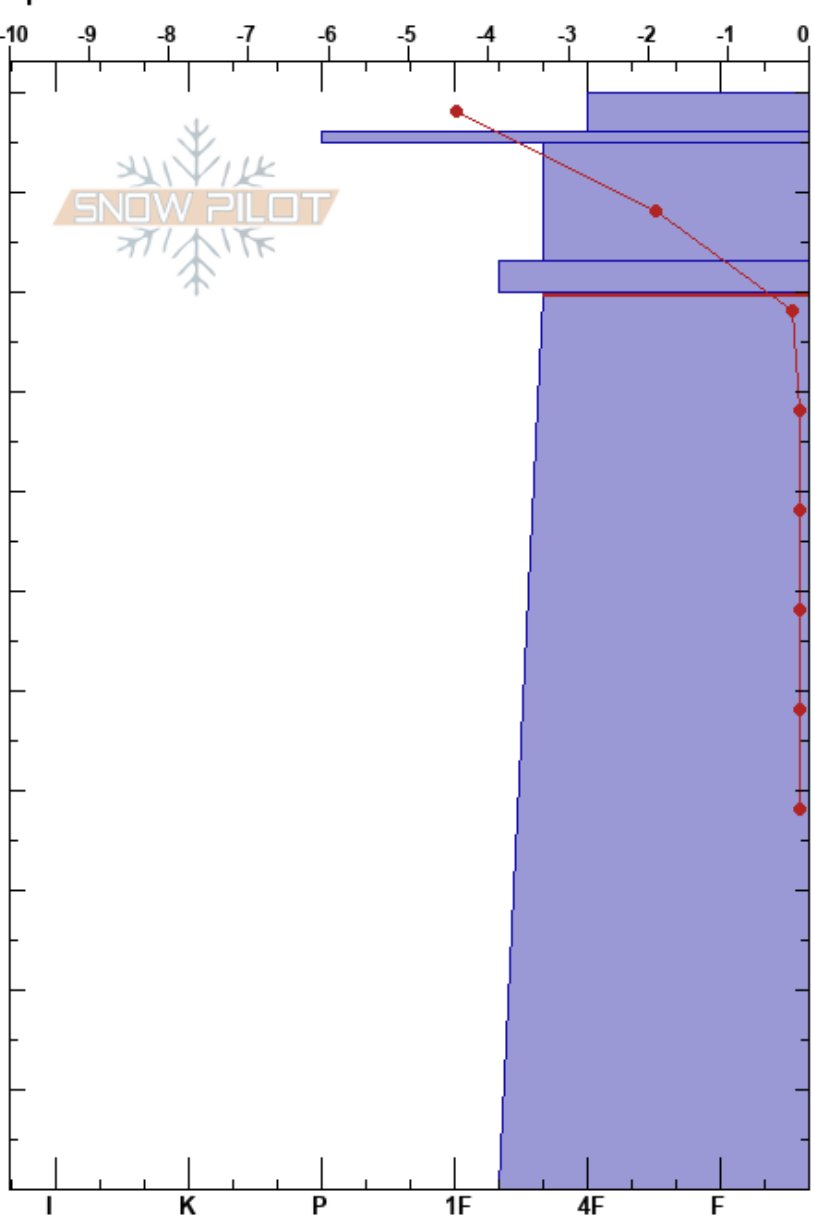

Beaver North Face  
 Bear River Range  
 UT  
 Elevation: 8808 ft  
 Aspect: N  
 Specifics:

paige pagnucco  
 03/30/2022 - 2:00pm  
 Co-ord: 41.96444N, -111.55758W  
 Slope Angle: 20°  
 Wind Loading:

Stability:  
 Air Temperature: -0.8°C  
 Sky Cover: CLR  
 Precipitation: NO  
 Wind: NW Light Breeze

HS: 110  
 Layer Notes:  
 90-0cm: Problematic layer

Height (cm)	Crystal		Moisture	$\rho$ kg/m <sup>3</sup>	Stability tests & Layer comments
	Form	Size			
110					
106.5					← CT7, Q2 @106.5cm
100					
90					← ECTN21 @90cm
89					← CT14, Q2 @89cm
80					
70					
60					
50					
40					
30					
20					
10					
0					