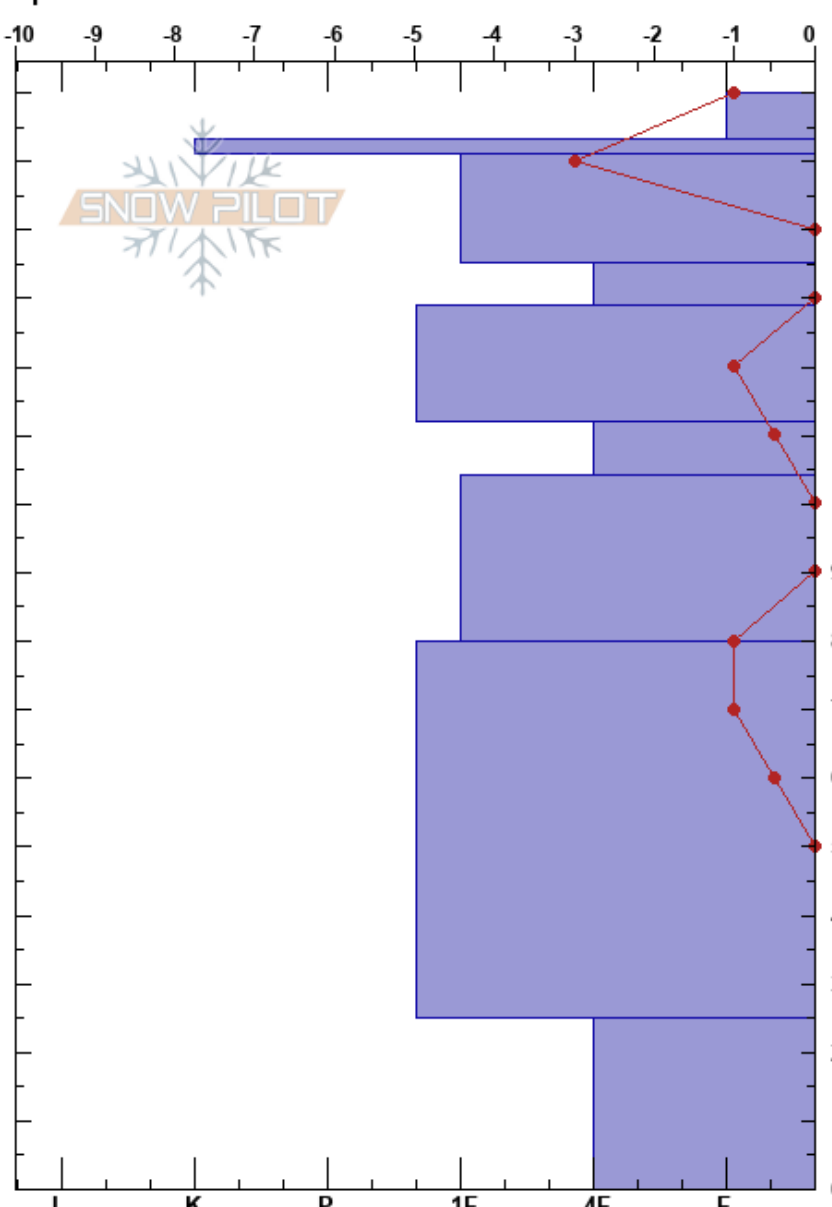

Diamond Face
 Park Range
 CO
 Elevation: 9600 ft
 Aspect: N
 Specifics:

Brian Gardel
 03/30/2022 - 11:00am
 Co-ord:
 Slope Angle: 30°
 Wind Loading: yes

Stability: Good
 Air Temperature: -4°C
 Sky Cover: SCT
 Precipitation: NO
 Wind: NW Light Breeze

HS: 160
 Layer Notes:
 112-104cm: Problematic layer

Form	Crystal		Moisture	ρ kg/m ³	Stability tests & Layer comments
	Size				
/	1				
/	1				
⊙					
•	0.5				
•	0.5-1				
⊖	1				
□	1-2				
•	1				
⊖	1-2				
□	2				