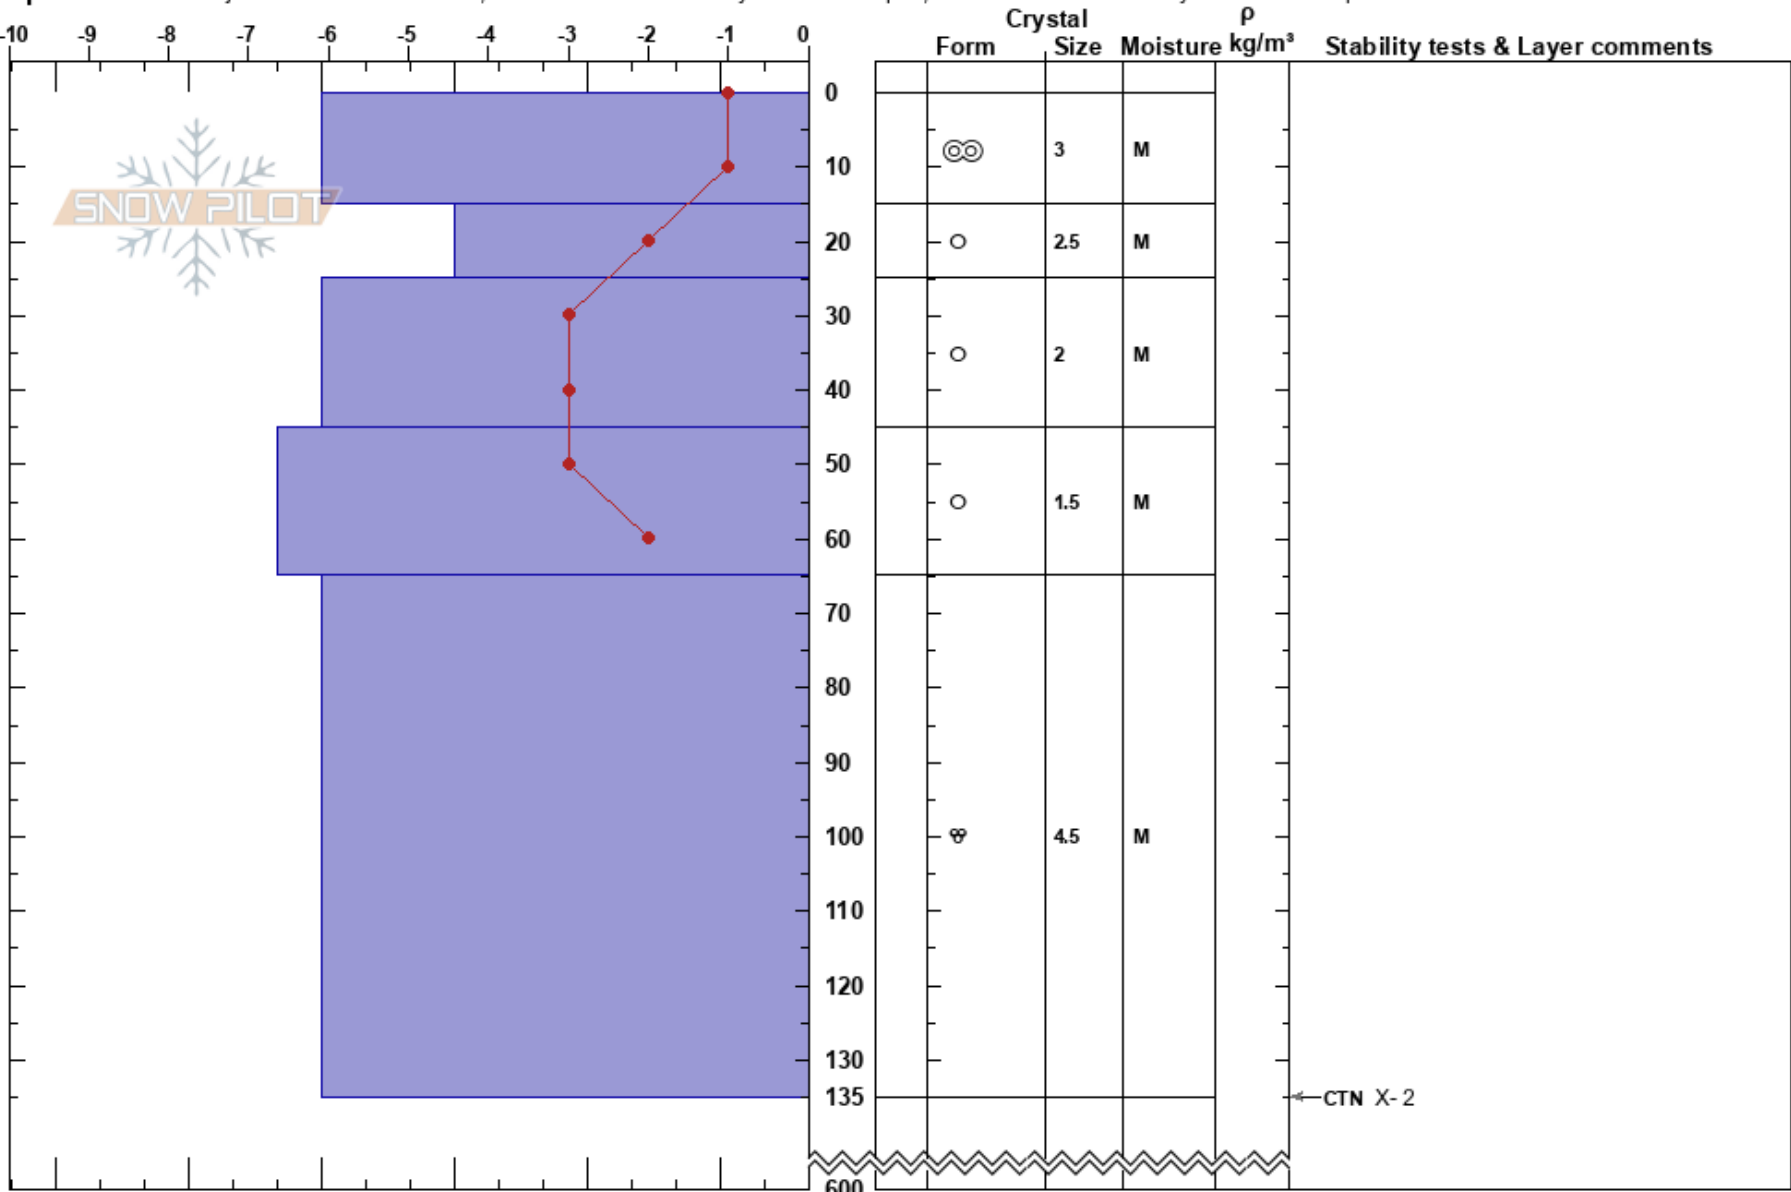

Baker Backcountry, Wa
North Cascades, West
WA

Mike Coyle
03/29/2022 - 1:30pm
Co-ord: 10U 592892E 5409621N
Slope Angle: 25°
Wind Loading:

Stability:
Air Temperature: 3°C
Sky Cover: SCT
Precipitation: NO
Wind: NW Light Breeze

HS: 600
PF: 20 15-25cm: Problematic layer
PS: 2

Elevation: 4867 ft
Aspect: NW

Specifics: Pit is adjacent to avalanche: flank; Recent avalanche activity on similar slopes; Recent avalanche activity on different slopes