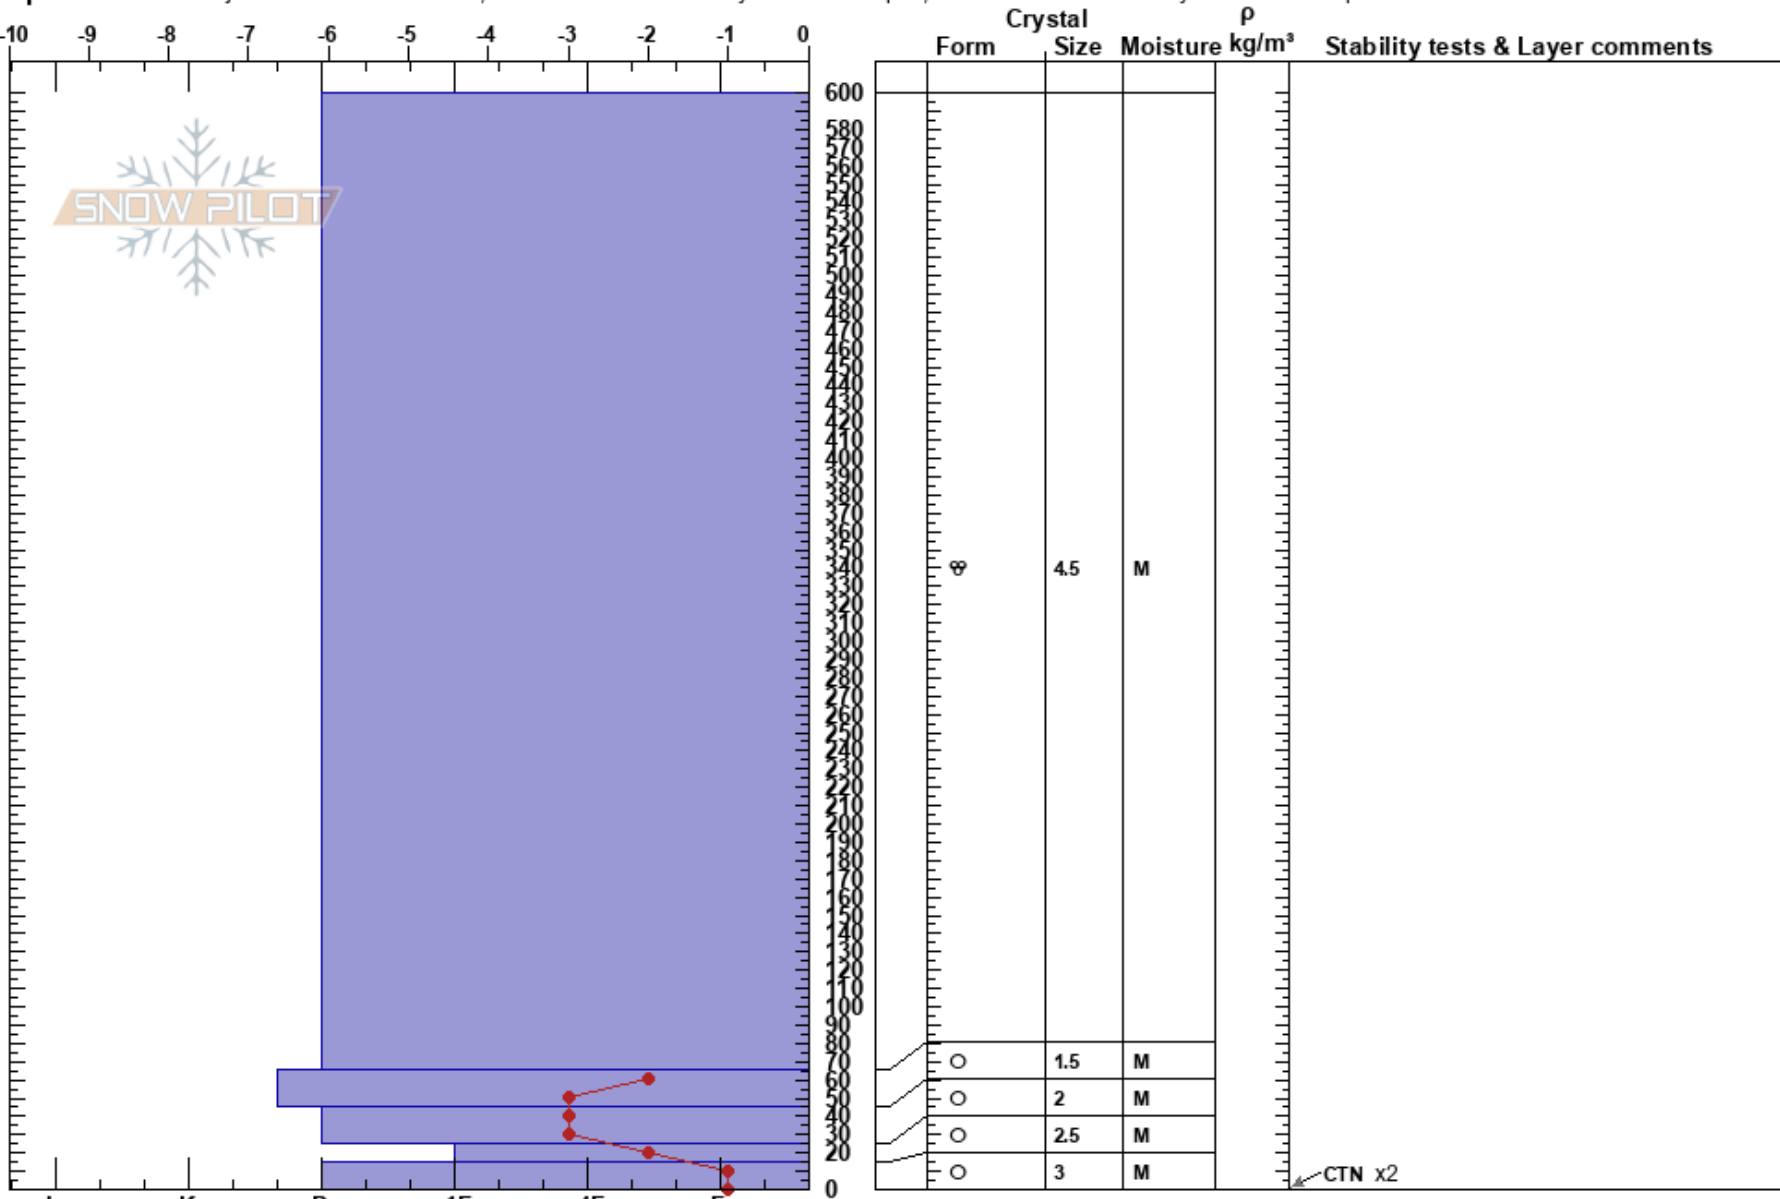

Ptarmagin Basin Pit
North Cascades, West
WA

Kristin Arnold
03/29/2022 - 1:30pm
Co-ord:
Slope Angle: 22°
Wind Loading:

HS: 600
Air Temperature: 3°C
Sky Cover: SCT
Precipitation: NO
Wind: NW Light Breeze

Layer Notes:

Elevation: 4800 ft
Aspect: 337°

Specifics: Pit is adjacent to avalanche: flank; Recent avalanche activity on similar slopes; Recent avalanche activity on different slopes

Notes: ground based fog at times