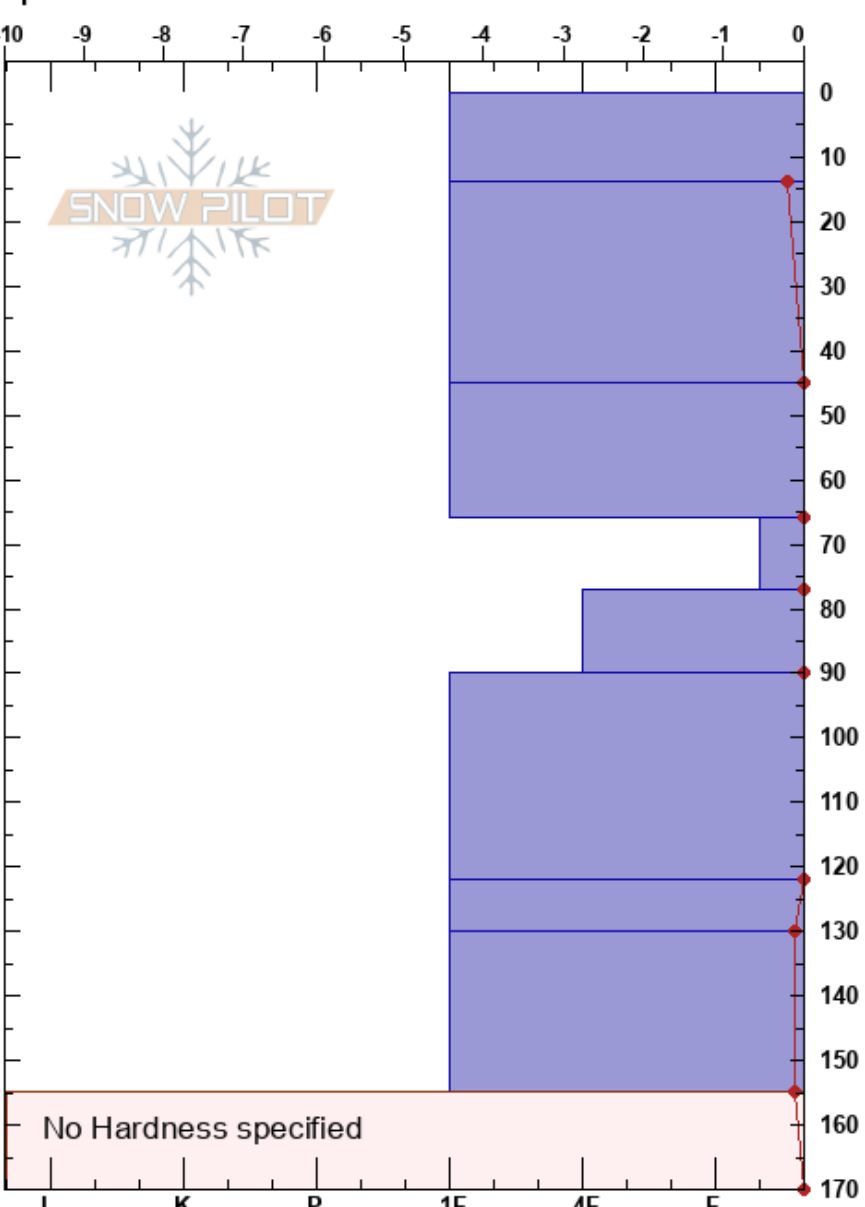

Snow Pit 1  
 Switzerland  
 Elevation: 2205 m  
 Aspect:  
 Specifics:

Jasmine Miller  
 30/03/2022 - 10:00  
 Co-ord: 46.41021N, 8.09906W  
 Slope Angle:  
 Wind Loading:

Stability:  
 Air Temperature:  
 Sky Cover: FEW  
 Precipitation:  
 Wind: Light Breeze

HS: 170 Layer Notes:

Depth (cm)	Crystal		Moisture	$\rho$ kg/m <sup>3</sup>	Stability tests & Layer comments
	Form	Size			
0				474.856	
10	.	0.1-0.3	D-M		
20				436.358	
30	.	0.1-0.3	D-M		
40					
50	.	0.1-0.3	D-M	506.297	
60					
70	.	0.1-0.3	W	406.087	
80	.	0.1-0.3	W	486.983	
90				338.798	
100	.	0.1-0.3	W		
110					
120	.	0.1-0.3	W	398.398	
130				408.376	
140	.	0.1-0.3	W		
150					
160	.	0.1-0.3	W	448	
170				448	