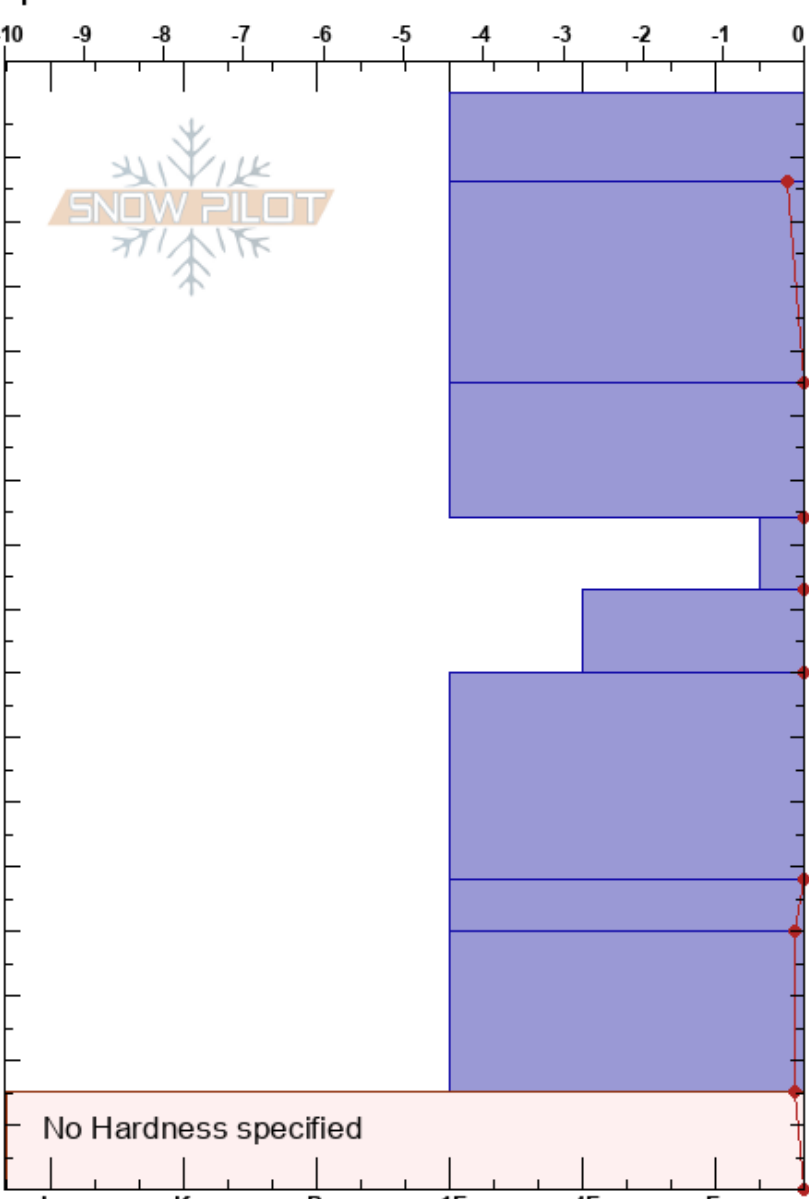

Snow Pit 1
 Switzerland
 Elevation: 2205 m
 Aspect:
 Specifics:

Jasmine Miller
 30/03/2022 - 10:00
 Co-ord: 46.41021N, 8.09906W
 Slope Angle:
 Wind Loading:

Stability:
 Air Temperature:
 Sky Cover: FEW
 Precipitation:
 Wind: Light Breeze

HS: 170 Layer Notes:

Depth (m)	Crystal		Moisture	ρ kg/m ³	Stability tests & Layer comments
	Form	Size			
0				474.856	
10	.	0.1-0.3	D-M		
20				436.358	
30	.	0.1-0.3	D-M		
40					
50	.	0.1-0.3	D-M	506.297	
60					
70	.	0.1-0.3	W	406.087	
80	.	0.1-0.3	W	486.983	
90				338.798	
100	.	0.1-0.3	W		
110					
120	.	0.1-0.3	W	398.398	
130				408.376	
140	.	0.1-0.3	W		
150					
160	.	0.1-0.3	W	448	
170				448	