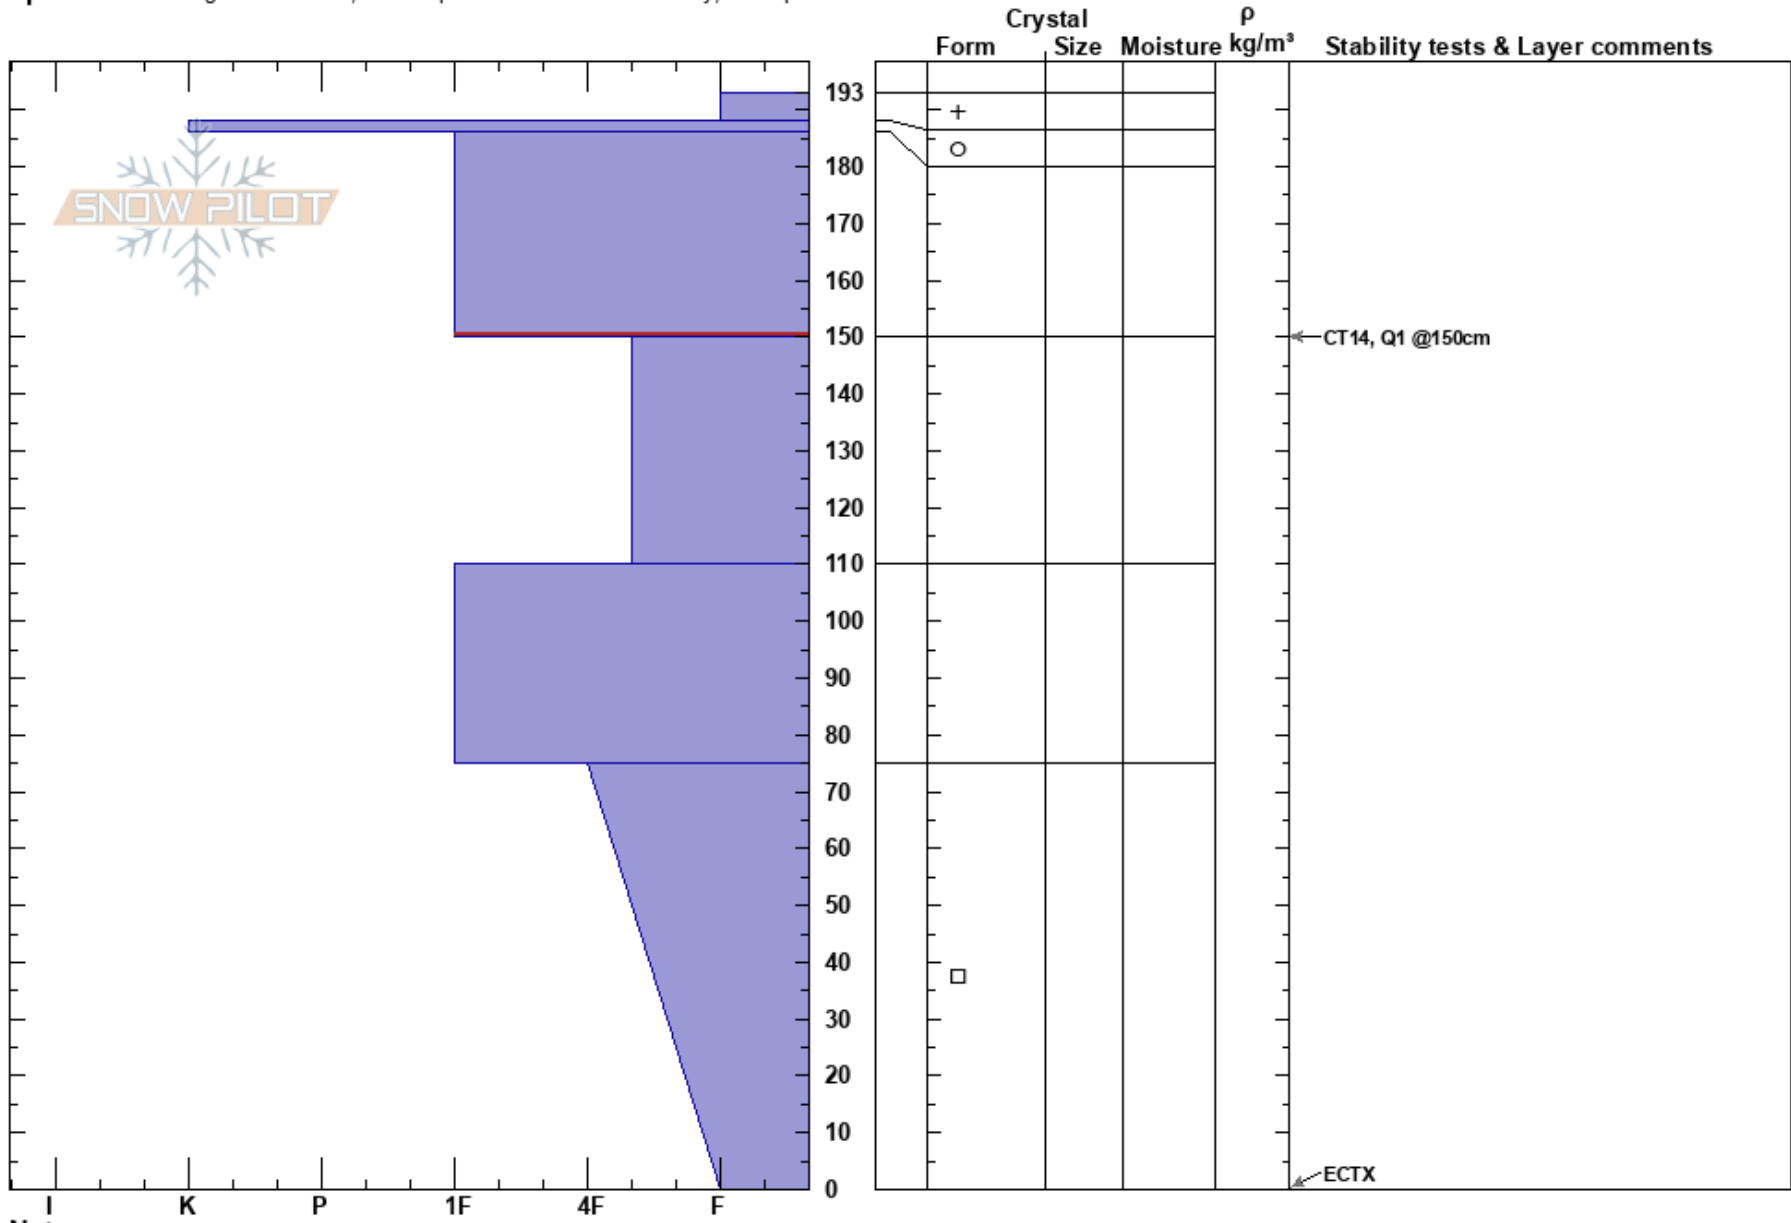

Loveland Chet's Gate
Loveland Ski Area
CO

Chase Whitman
03/29/2022 - 12:30pm
Co-ord: 13S 423214W 4391904N

Elevation: 11880 ft
Aspect: W

Slope Angle: 24°
Wind Loading: no

Specifics: Pit dug in a Ski Area; Pit is representative of backcountry; Poor pit location

Stability: **Air Temperature:**
Sky Cover: OVC
Precipitation: S1
Wind: W Light Breeze

HS: 193
Layer Notes: 186-150cm: Problematic layer

Notes: