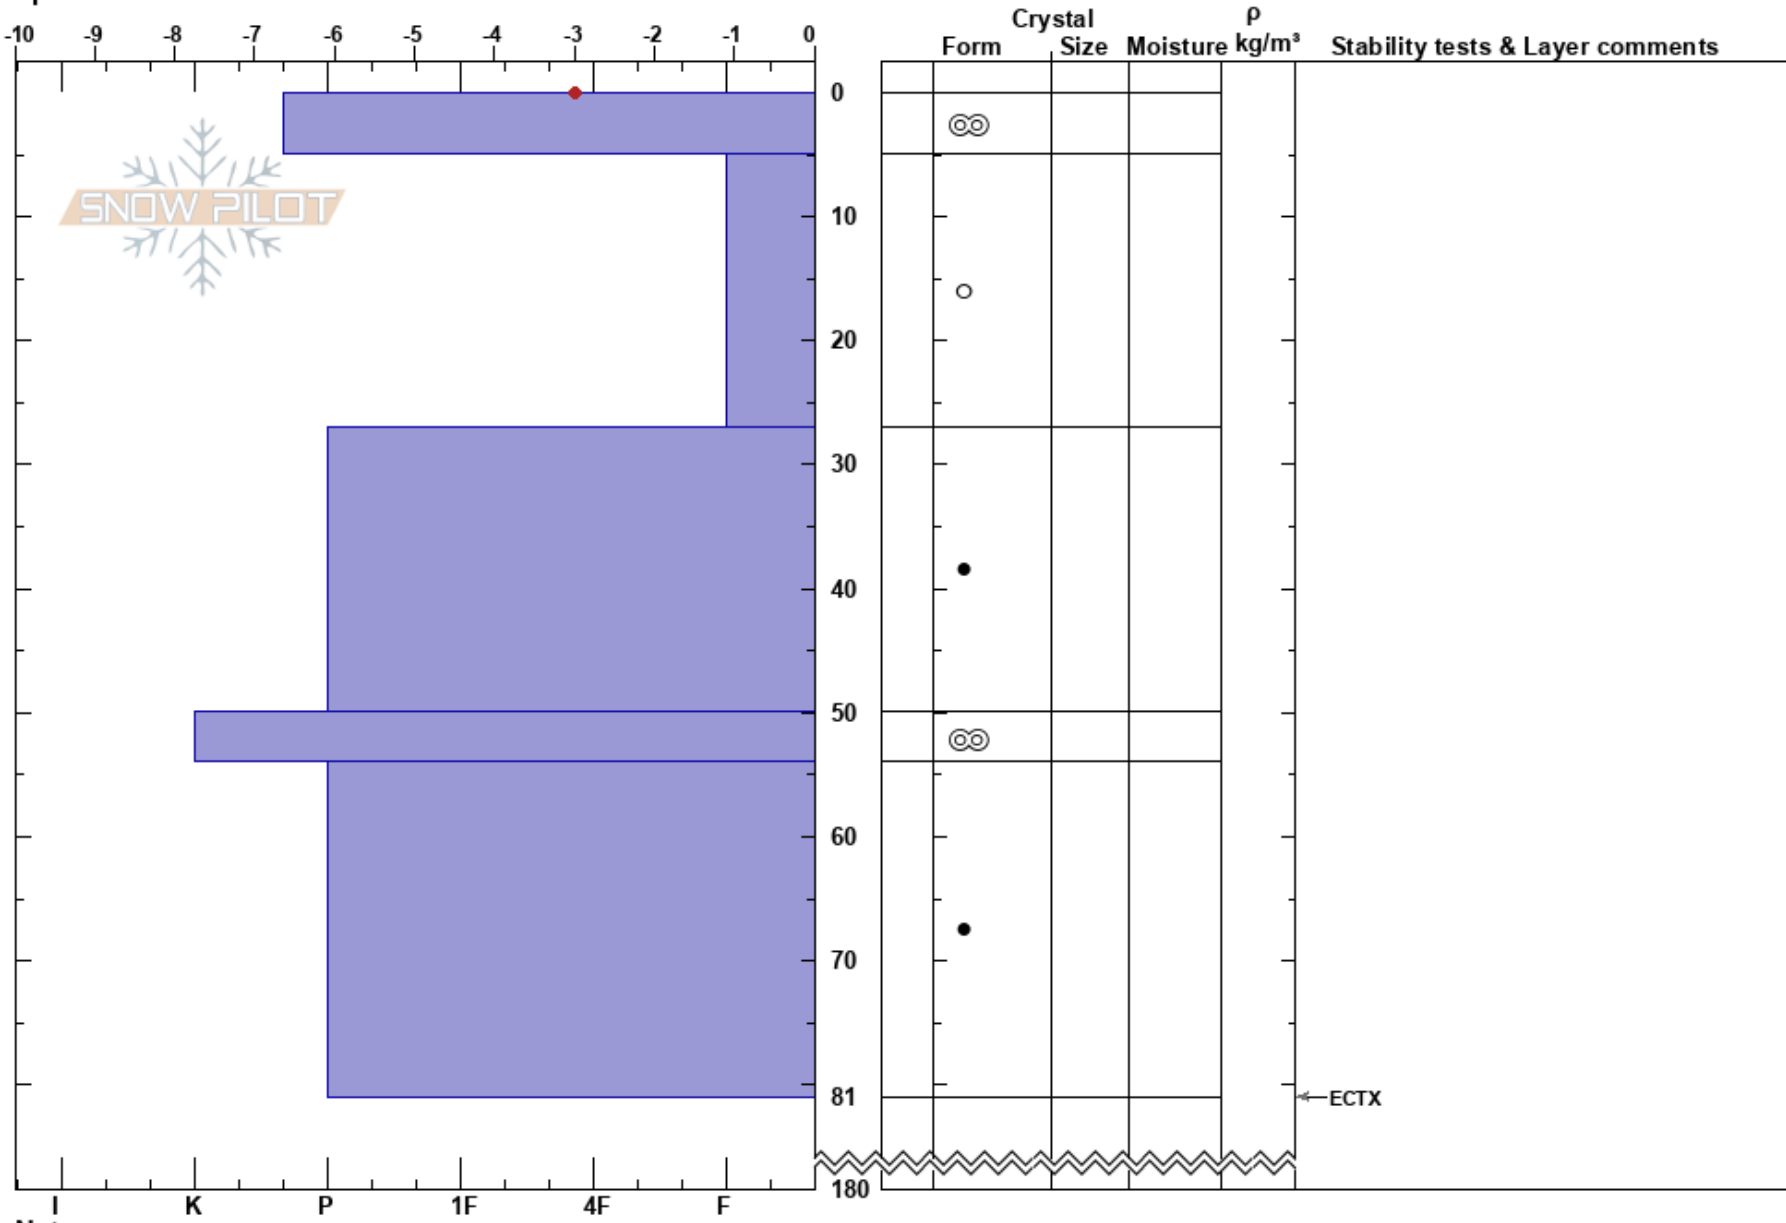

Lower 4068
 Hatcher Pass
 AK
Elevation:
Aspect:
Specifics:

Claire Bicknell
 03/29/2022 - 1:14pm
Co-ord:
Slope Angle:
Wind Loading: previous

Stability:
Air Temperature:
Sky Cover: SCT
Precipitation: NO
Wind: Calm

HS: 180
PF: 18 50-54cm: Problematic layer
PS: 4

Notes: