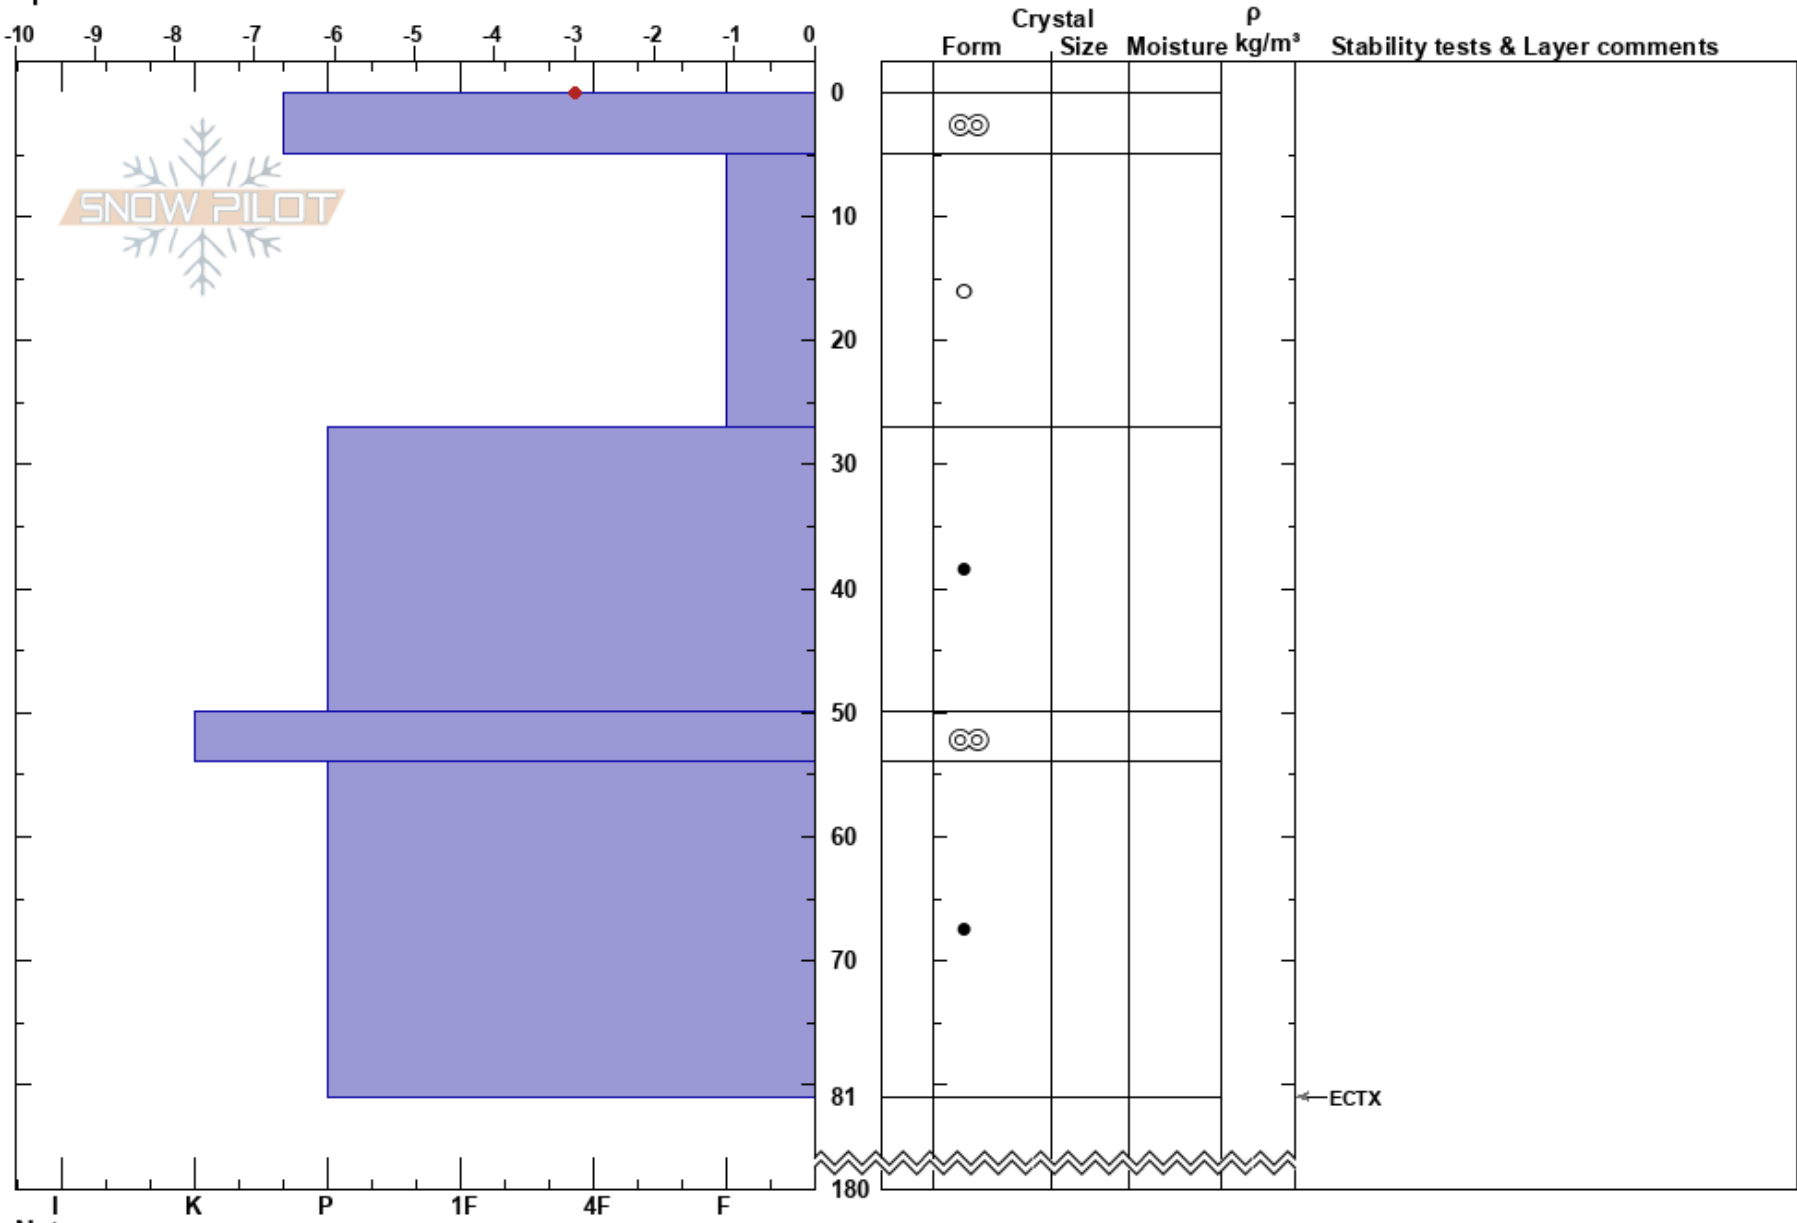

Lower 4068
 Hatcher Pass
 AK
Elevation:
Aspect:
Specifics:

Claire Bicknell
 03/29/2022 - 1:14pm
Co-ord:
Slope Angle:
Wind Loading: previous

Stability:
Air Temperature:
Sky Cover: SCT
Precipitation: NO
Wind: Calm

HS: 180
PF: 18 50-54cm: Problematic layer
PS: 4

Notes:

I K P 1F 4F F